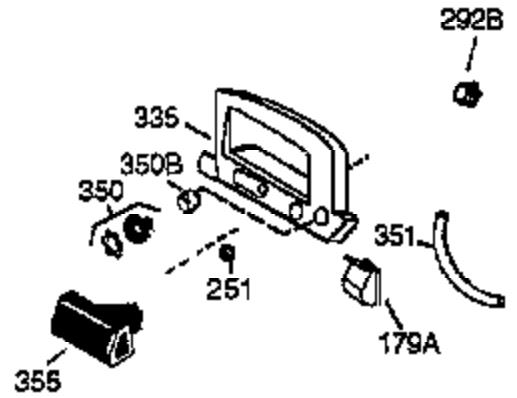

ILLUSTRATION SHOWS TYPICAL PARTS ONLY. ORDER BY PART NUMBER. PARTS NOT LISTED ARE SUPPLIED BY OEM.

Engine Parts List #2

Ref #	Part Number	Qty	Description
251	650928	2	Lock Nut 1/4-20
287	650926	2	Screw, 8-32 x 21/64"
350	36045	1	Primer
370A	36261	1	Lubrication Decal
390	590732	1	Rewind Starter (NOTE: This engine could have been built with 590738 starter. Refer to the design of the rope pulley strength ribs for part identification. Individual starter parts do not interchange. Refer to service bulletin 116.)
416	36085	1	Spark Arrestor Kit (Incl. 417)(Optional)
417	650760	1	Screw, 8-32 x 3/8" (Optional)