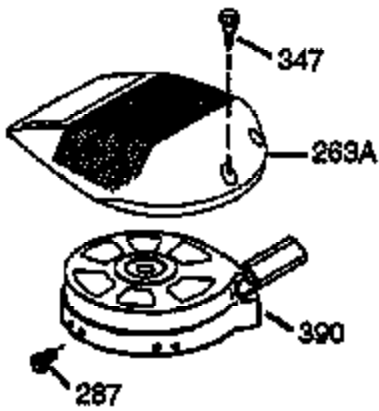

ILLUSTRATION SHOWS TYPICAL PARTS ONLY. ORDER BY PART NUMBER. PARTS NOT LISTED ARE SUPPLIED BY OEM.

Engine Parts List #2

Ref #	Part Number	Qty	Description
251	650928	2	Lock Nut 1/4-20
287	650926	2	Screw, 8-32 x 21/64"
350	36045	1	Primer
370A	36261	1	Lubrication Decal
390	590732	1	Rewind Starter (NOTE: This engine could have been built with 590738 starter. Refer to the design of the rope pulley strength ribs for part identification. Individual starter parts do not interchange. Refer to service bulletin 116.)
416	36085	1	Spark Arrestor Kit (Incl. 417)(Optional)
417	650760	1	Screw, 8-32 x 3/8" (Optional)