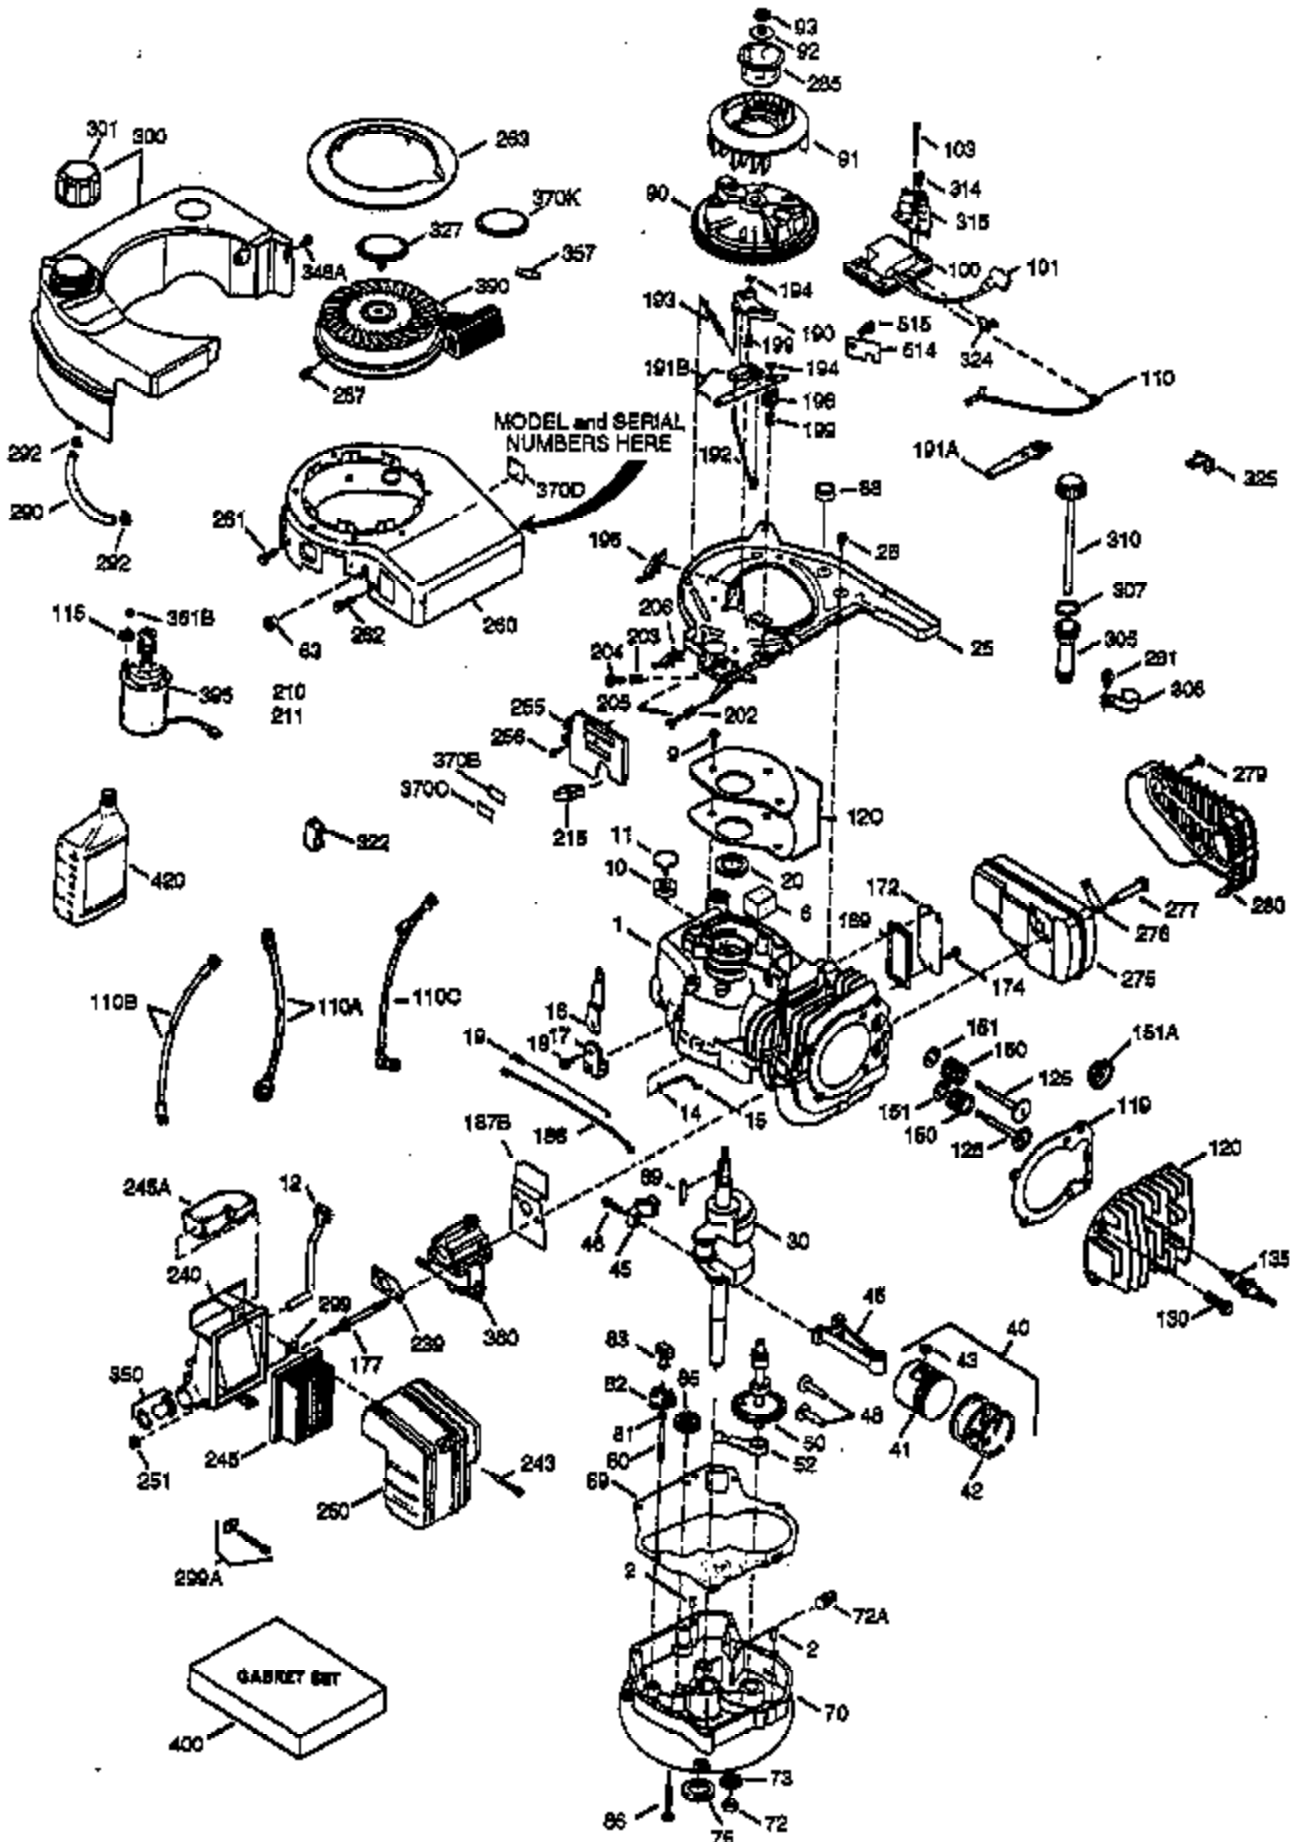

ILLUSTRATION SHOWS TYPICAL PARTS ONLY. ORDER BY PART NUMBER. PARTS NOT LISTED ARE SUPPLIED BY OEM.

Engine Parts List #1

Ref #	Part Number	Qty	Description
1	36125	1	Cylinder (Incl. 2,10,20 & 125)
2	27652	2	Dowel Pin
6	36059	1	Breather Element
7	36005A	1	* Breather Cover & Gasket
9	590568	3	Screw, 10-24 x 3/4"
10	36002	1	Breather Valve Body
11	36003	1	Check Valve
12	36001	1	Breather Tube
14	28277	1	Flat Washer
15	36006	1	Governor Rod (Machined)
16	36008	1	Governor Lever
17	31335	1	Governor Lever Clamp
18	650548	1	Screw, 8-32 x 5/16"
19	36082	1	Governor Spring
20	36010	1	Oil Seal
25	36132	1	Blower Housing Baffle Ass'y.(Incl.195)
26	650802	3	Screw, 1/4-20 x 5/8"
30	36166	1	Crankshaft
40	36073	1	Piston,Pin,Ring Set (Std.)
40	36074	1	Piston,Pin,Ring Set (.010 OS)
40	36075	1	Piston,Pin,Ring Set (.020 OS)
41	36070	1	Piston & Pin Ass'y.(Std.) (Incl. 43)
41	36071	1	Piston & Pin Ass'y.(.010 OS)(Incl.43)
41	36072	1	Piston & Pin Ass'y.(.020 OS)(Incl.43)
42	36076	1	Ring Set (Std.)
42	36077	1	Ring Set (.010 OS)
42	36078	1	Ring Set (.020 OS)
43	20381	2	Piston Pin Retaining Ring
45	36023A	1	Connecting Rod Ass'y. (Incl. 46)
46	32610A	2	Connecting Rod Bolt
48	36030	2	Valve Lifter
50	36031	1	Camshaft (MCR)
52	29914	1	Oil Pump Ass'y.
69	36032A	1	* Mounting Flange Gasket
70	36033A	1	Mounting Flange (Incl. 72 thru 85)
72	36083	1	Oil Drain Plug
75	36010	1	Oil Seal
80	30574A	1	Governor Shaft
81	30590A	1	Washer
82	30591	1	Governor Gear Ass'y. (Incl.81)
83	36057	1	Governor Spool
85	36034	1	Idle Gear
86	650924	7	Screw, 1/4-20 x 1-9/16"
89	611154	1	Flywheel Key
90	611155	1	Flywheel
91	611156	1	Flywheel Fan
92	650815	1	Belleville Washer
93	650816	1	Flywheel Nut
100	34443A	1	Solid State Ignition
101	610118	1	Spark Plug Cover
103	650814	2	Screw, Torx T-15, 10-24 x 1"
110	36054	1	Ground Wire
119	36061	1	* Cylinder Head Gasket
120	36120	1	Cylinder Head
125	36471	1	Exhaust Valve (Std.) (Incl. 151)
125	36472	1	Exhaust Valve (1/32" OS)
126	29314B	1	Intake Valve (Std.) (Incl. 151)
126	29315C	1	Intake Valve (1/32" OS)