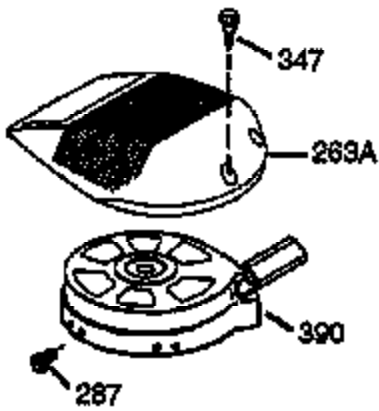

ILLUSTRATION SHOWS TYPICAL PARTS ONLY. ORDER BY PART NUMBER. PARTS NOT LISTED ARE SUPPLIED BY OEM.

Engine Parts List #2

Ref #	Part Number	Qty	Description
	7 36005A	1	* Breather Cover & Gasket
179A	36141	1	Retainer Clip
184	36035	1	* Carburetor Mounting Spacer
191	36012	1	Brake Control Lever
251	650928	2	Lock Nut 1/4-20
263A	36133	1	Starter Grill
287	650926	2	Screw, 8-32 x 21/64"
292B	36144	1	Fuel Line Clamp
350B	632647	1	Primer Bulb Filter
350	632694	1	Primer Ass'y.
351	36143	2	Primer Line
370A	36261	1	Lubrication Decal
390	590702	1	Rewind Starter (NOTE: This engine could have been built with 590637 starter. Refer to the design of the air intake louvers for part identification. Individual starter parts do not interchange.)