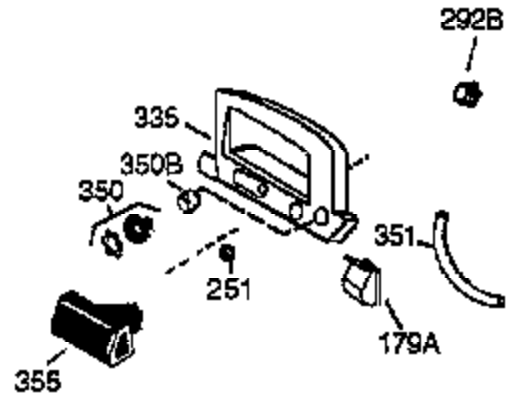

ILLUSTRATION SHOWS TYPICAL PARTS ONLY. ORDER BY PART NUMBER. PARTS NOT LISTED ARE SUPPLIED BY OEM.

Engine Parts List #2

Ref #	Part Number	Qty	Description
	7 36005A	1	* Breather Cover & Gasket
179A	36141	1	Retainer Clip
184	36035	1	* Carburetor Mounting Spacer
191	36012	1	Brake Control Lever
251	650928	2	Lock Nut 1/4-20
263A	36133	1	Starter Grill
287	650926	2	Screw, 8-32 x 21/64"
292B	36144	1	Fuel Line Clamp
350B	632647	1	Primer Bulb Filter
350	632694	1	Primer Ass'y.
351	36143	2	Primer Line
370A	36261	1	Lubrication Decal
390	590702	1	Rewind Starter (NOTE: This engine could have been built with 590637 starter. Refer to the design of the air intake louvers for part identification. Individual starter parts do not interchange.)