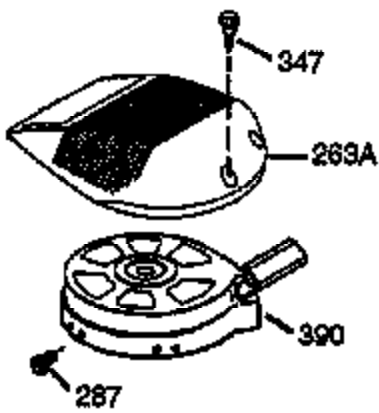

ILLUSTRATION SHOWS TYPICAL PARTS ONLY. ORDER BY PART NUMBER. PARTS NOT LISTED ARE SUPPLIED BY OEM.

Engine Parts List #2

Ref #	Part Number	Qty	Description
7	36005A	1	* Breather Cover & Gasket
187	36035	1	* Carburetor Mounting Spacer
251	650928	2	Lock Nut 1/4-20
287	650926	2	Screw, 8-32 x 21/64"
350	36045	1	Primer
370	36261	1	Instruction Decal
390	590688	1	Rewind Starter (NOTE: This engine could have been built with 590732 starter. Refer to the design of the air intake louvers for part identification. Individual starter parts do not interchange.)