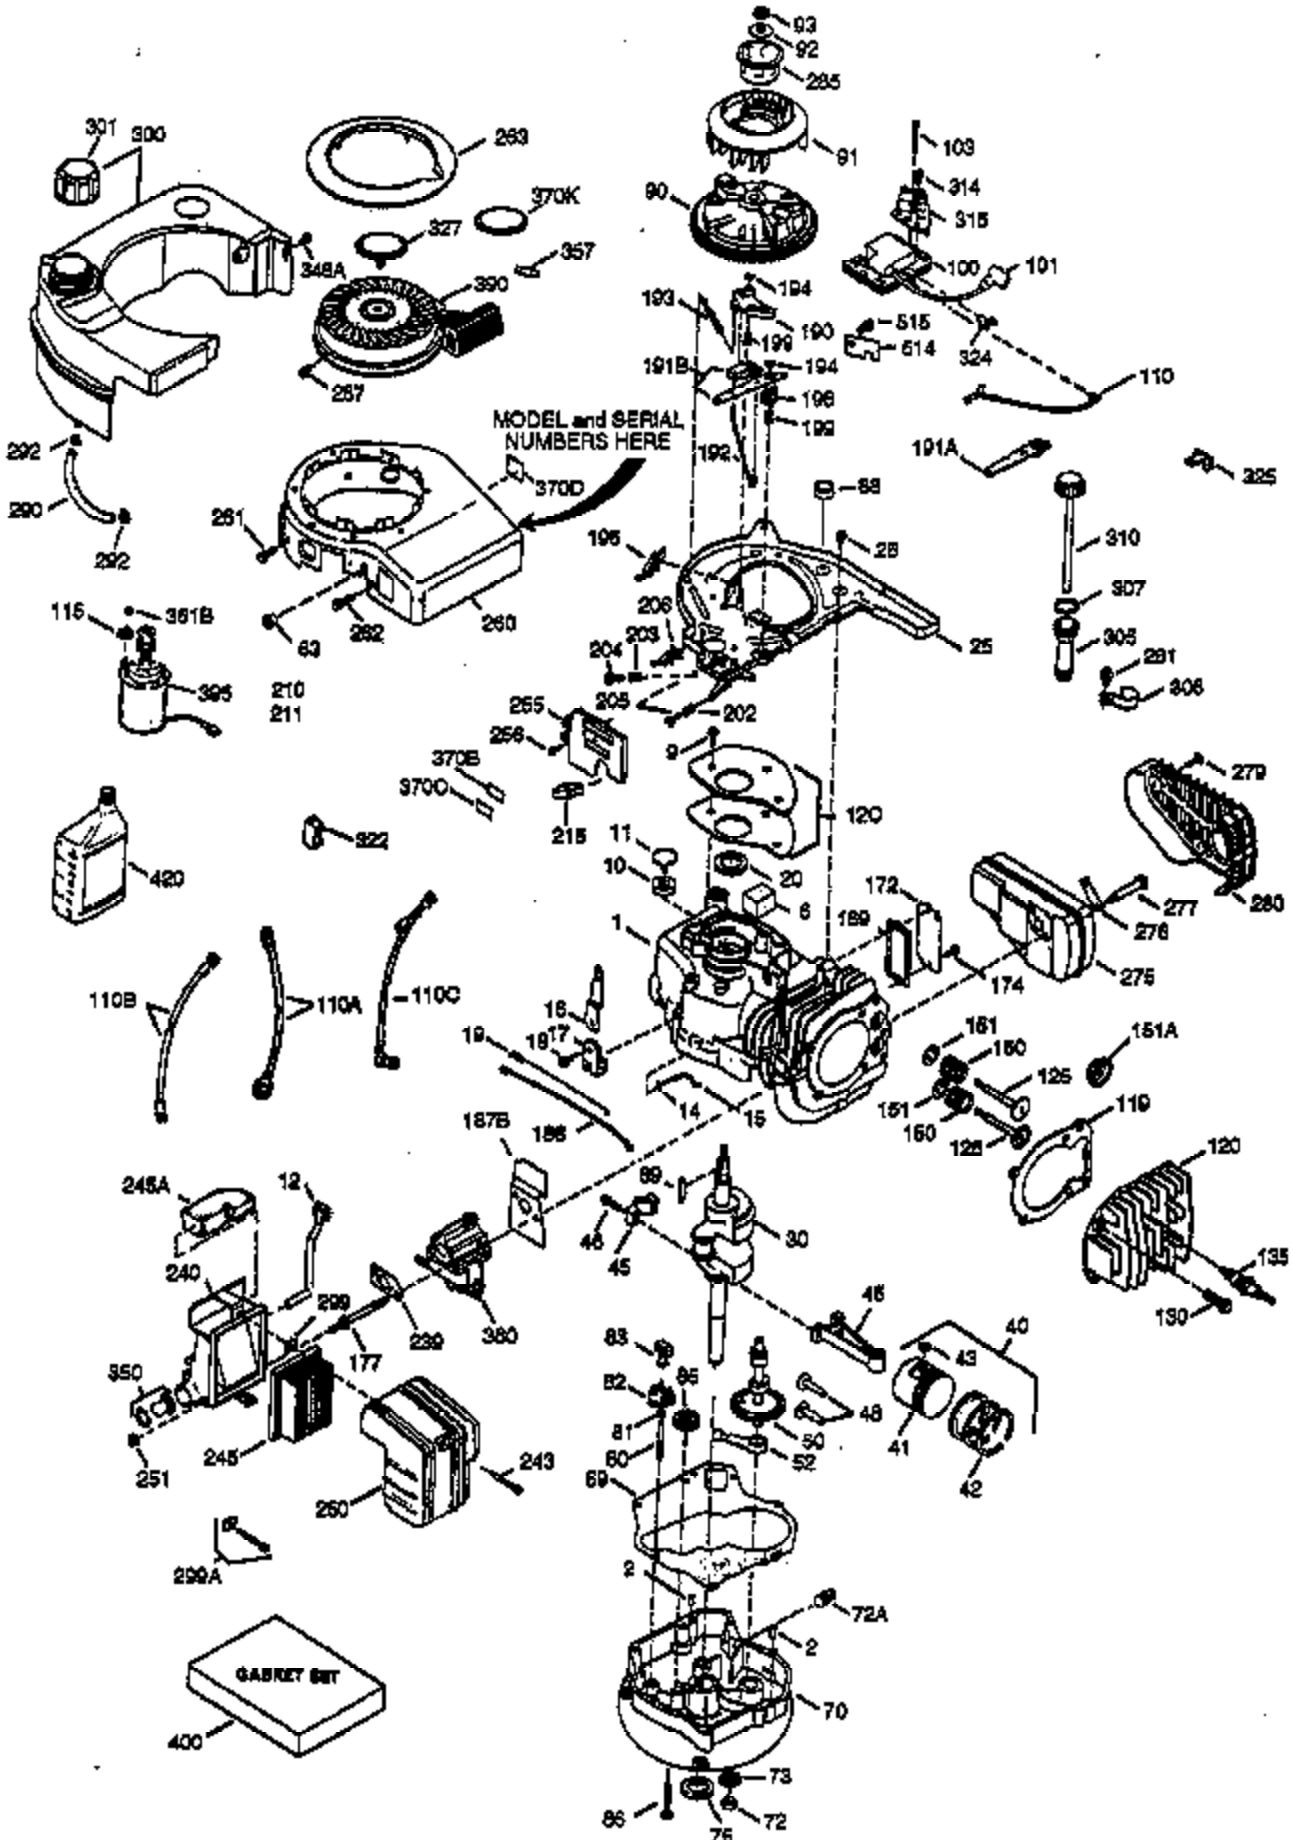

ILLUSTRATION SHOWS TYPICAL PARTS ONLY. ORDER BY PART NUMBER. PARTS NOT LISTED ARE SUPPLIED BY OEM.

Engine Parts List #1

Ref #	Part Number	Qty	Description
1	36125	1	Cylinder (Incl. 2,10,20 & 125)
2	27652	2	Dowel Pin
6	36059	1	Breather Element
7	36005A	1	* Breather Cover & Gasket
9	650836	3	Screw, 10-24 x 1/2"
10	36002	1	Breather Valve Body
11	36003	1	Check Valve
12	36001	1	Breather Tube
14	28277	1	Flat Washer
15	36006	1	Governor Rod (Machined)
16	36008	1	Governor Lever
17	31335	1	Governor Lever Clamp
18	650548	1	Screw, 8-32 x 5/16"
19	36082	1	Governor Spring
20	36010	1	Oil Seal
25	36091A	1	Blower Housing Baffle Ass'y.(Incl.195)
26	650802	3	Screw, 1/4-20 x 5/8"
30	36109	1	Crankshaft
40	36073	1	Piston,Pin,Ring Set (Std.)
40	36074	1	Piston,Pin,Ring Set (.010 OS)
40	36075	1	Piston,Pin,Ring Set (.020 OS)
41	36070	1	Piston & Pin Ass'y.(Std.) (Incl. 43)
41	36071	1	Piston & Pin Ass'y.(.010 OS)(Incl.43)
41	36072	1	Piston & Pin Ass'y.(.020 OS)(Incl.43)
42	36076	1	Ring Set (Std.)
42	36077	1	Ring Set (.010 OS)
42	36078	1	Ring Set (.020 OS)
43	20381	2	Piston Pin Retaining Ring
45	36023A	1	Connecting Rod Ass'y. (Incl. 46)
46	32610A	2	Connecting Rod Bolt
48	36030	2	Valve Lifter
50	36031	1	Camshaft (MCR)
52	29914	1	Oil Pump Ass'y.
69	36032	1	* Mounting Flange Gasket
70	36033A	1	Mounting Flange (Incl. 72 thru 85)
72A	28483	1	Oil Drain Plug
72	30572	1	Oil Drain Plug
73	28833	1	Drain Plug Gasket
75	36010	1	Oil Seal
80	30574A	1	Governor Shaft
81	30590A	1	Washer
82	30591	1	Governor Gear Ass'y. (Incl.81)
83	36057	1	Governor Spool
85	36034	1	Idle Gear
86	650924	7	Screw, 1/4-20 x 1-9/16"
89	611154	1	Flywheel Key
90	611155	1	Flywheel
91	611156	1	Flywheel Fan
92	650815	1	Belleville Washer
93	650816	1	Flywheel Nut
100	34443A	1	Solid State Ignition
101	610118	1	Spark Plug Cover
103	650814	2	Screw, Torx T-15, 10-24 x 1"
110	36230	1	Ground Wire
119	36119	1	* Cylinder Head Gasket
120	36120	1	Cylinder Head
125	36471	1	Exhaust Valve (Std.) (Incl. 151)
125	36472	1	Exhaust Valve (1/32" OS)