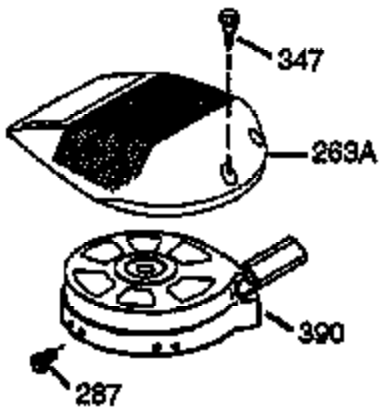

ILLUSTRATION SHOWS TYPICAL PARTS ONLY. ORDER BY PART NUMBER. PARTS NOT LISTED ARE SUPPLIED BY OEM.

Engine Parts List #2

Ref #	Part Number	Qty	Description
7	36005A	1	* Breather Cover & Gasket
179A	36141	1	Retainer Clip
187	36035	1	* Carburetor Mounting Spacer
191	36012	1	Brake Control Lever
251	650928	2	Lock Nut 1/4-20
263A	36133	1	Starter Grill
287	650926	4	Screw, 8-32 x 21/64"
292B	36144	1	Fuel Line Clamp
350	632694	1	Primer Ass'y.
350B	632647	1	Primer Bulb Filter
351	36143	2	Primer Line
355	36136	1	Starter Handle
370A	36261	1	Instruction Decal
390	590702	1	Rewind Starter (NOTE: This engine could have been built with 590637 starter. Refer to the design of the air intake louvers for part identification. Individual starter parts do not interchange.)