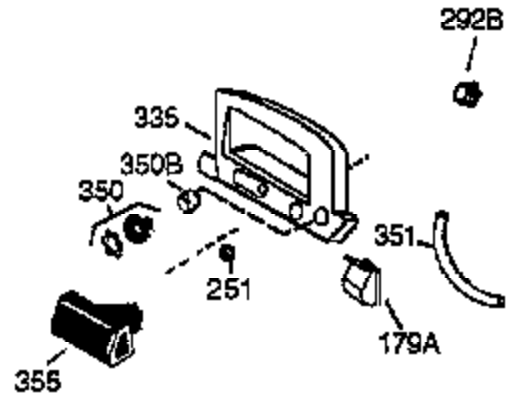

ILLUSTRATION SHOWS TYPICAL PARTS ONLY. ORDER BY PART NUMBER. PARTS NOT LISTED ARE SUPPLIED BY OEM.

Engine Parts List #2

Ref #	Part Number	Qty	Description
7	36005A	1	* Breather Cover & Gasket
179A	36141	1	Retainer Clip
187	36035	1	* Carburetor Mounting Spacer
191	36012	1	Brake Control Lever
251	650928	2	Lock Nut 1/4-20
263A	36133	1	Starter Grill
287	650926	4	Screw, 8-32 x 21/64"
292B	36144	1	Fuel Line Clamp
350	632694	1	Primer Ass'y.
350B	632647	1	Primer Bulb Filter
351	36143	2	Primer Line
355	36136	1	Starter Handle
370A	36261	1	Instruction Decal
390	590702	1	Rewind Starter (NOTE: This engine could have been built with 590637 starter. Refer to the design of the air intake louvers for part identification. Individual starter parts do not interchange.)