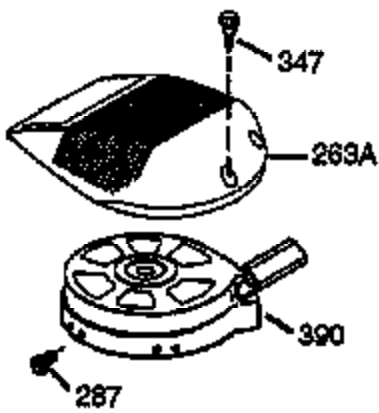

ILLUSTRATION SHOWS TYPICAL PARTS ONLY. ORDER BY PART NUMBER. PARTS NOT LISTED ARE SUPPLIED BY OEM.

Ref #	Part Number	Qty	Description
187	36035	1	* Carburetor Mounting Spacer
251	650928	2	Lock Nut 1/4-20
287	650926	2	Screw, 8-32 x 21/64"
350	36045	1	Primer
370	36261	1	Instruction Decal
390	590686	1	Rewind Starter