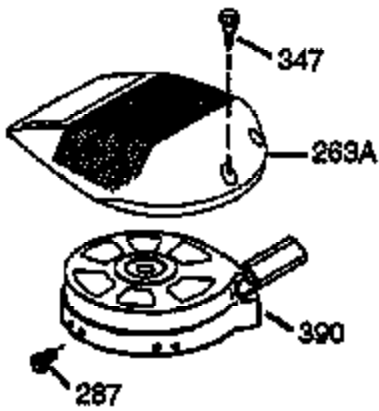

ILLUSTRATION SHOWS TYPICAL PARTS ONLY. ORDER BY PART NUMBER. PARTS NOT LISTED ARE SUPPLIED BY OEM.

Ref #	Part Number	Qty	Description
187	36035	1	* Carburetor Mounting Spacer
251	650928	2	Lock Nut 1/4-20
287	650926	2	Screw, 8-32 x 21/64"
350	36045	1	Primer
370	36261	1	Instruction Decal
390	590686	1	Rewind Starter 119-8