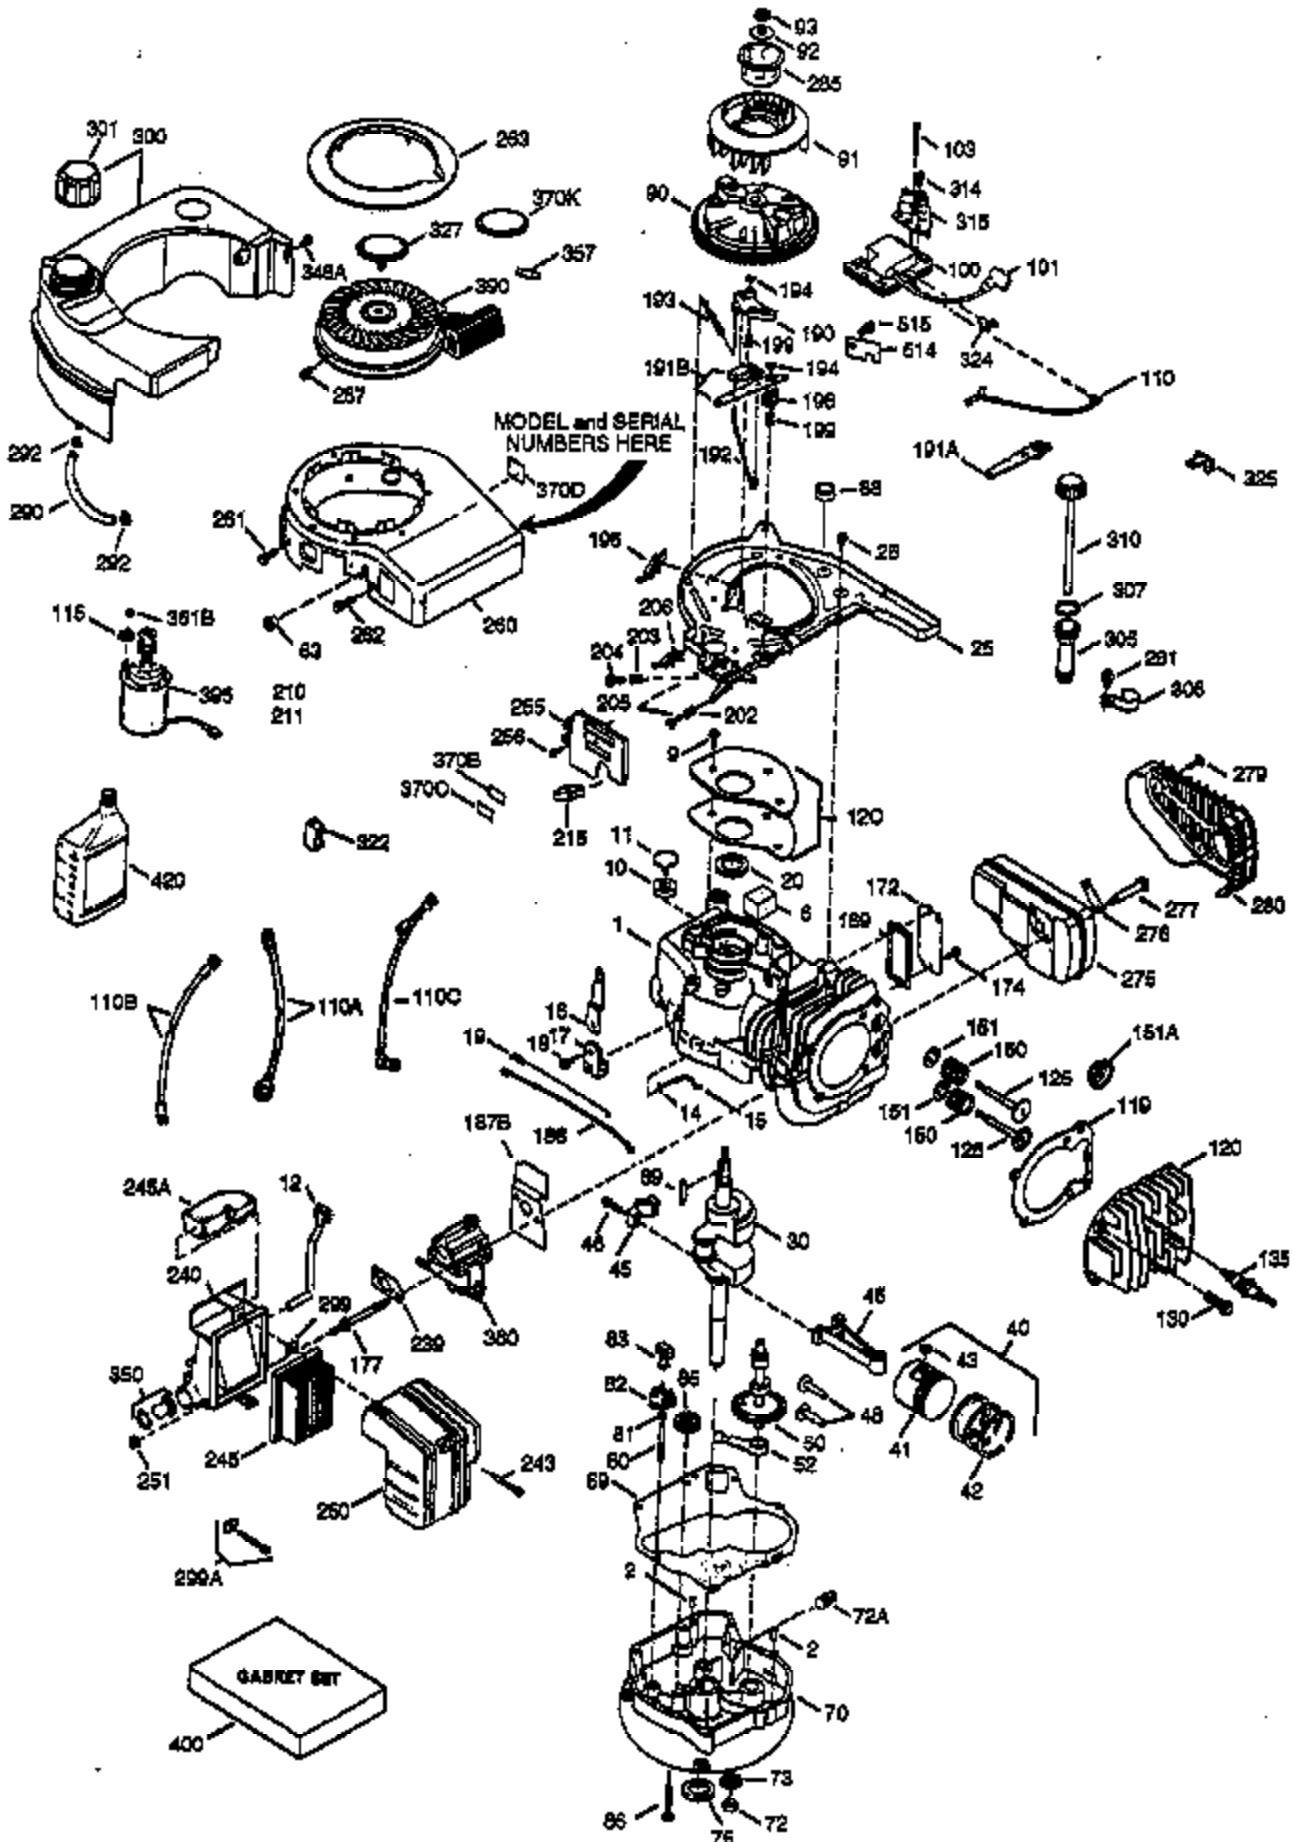

ILLUSTRATION SHOWS TYPICAL PARTS ONLY. ORDER BY PART NUMBER. PARTS NOT LISTED ARE SUPPLIED BY OEM.

Engine Parts List #1

Ref #	Part Number	Qty	Description
1	36118	1	Cylinder (Incl. 2, 10, & 20)
2	27652	2	Dowel Pin
6	36059	1	Breather Element
9	650836	3	Screw, 10-24 x 1/2"
10	36002	1	Breather Valve Body
11	36003	1	Check Valve
12	36001	1	Breather Tube
12C	36005A	1	* Breather Cover & Gasket
14	28277	1	Flat Washer
15	36006	1	Governor Rod (Machined)
16	36008	1	Governor Lever
17	31335	1	Governor Lever Clamp
18	650548	1	Screw, 8-32 x 5/16"
19	36103	1	Governor Spring
20	36010	1	Oil Seal
25	36091A	1	Blower Housing Baffle Ass'y.(Incl.206)
26	650802	3	Screw, 1/4-20 x 5/8"
30	36113	1	Crankshaft Ass'y.
40	36073	1	Piston,Pin,Ring Set (Std.)
40	36074	1	Piston,Pin,Ring Set (.010 OS)
40	36075	1	Piston,Pin,Ring Set (.020 OS)
41	36070	1	Piston & Pin Ass'y.(Std.) (Incl. 43)
41	36071	1	Piston & Pin Ass'y.(.010 OS)(Incl.43)
41	36072	1	Piston & Pin Ass'y.(.020 OS)(Incl.43)
42	36076	1	Ring Set (Std.)
42	36077	1	Ring Set (.010 OS)
42	36078	1	Ring Set (.020 OS)
43	20381	2	Piston Pin Retaining Ring
45	36023A	1	Connecting Rod Ass'y. (Incl. 46)
46	32610A	2	Connecting Rod Bolt
48	36030	2	Valve Lifter
50	36031	1	Camshaft (MCR)
52	29914	1	Oil Pump Ass'y.
69	36032	1	* Mounting Flange Gasket
70	36033A	1	Mounting Flange (Incl. 72 thru 85)
72	36083	1	Oil Drain Plug
75	36010	1	Oil Seal
80	30574A	1	Governor Shaft
81	30590A	1	Washer
82	30591	1	Governor Gear Ass'y. (Incl.81)
83	36057	1	Governor Spool
85	36034	1	Idler Gear
86	650924	7	Screw, 1/4-20 x 1-9/16"
89	611154	1	Flywheel Key
90	611171	1	Flywheel
91	611156	1	Flywheel Fan
92	650815	1	Belleville Washer
93	650816	1	Flywheel Nut
100	34443A	1	Solid State Ignition
101	610118	1	Spark Plug Cover
103	650814	2	Screw, Torx T-15, 10-24 x 1"
110	36230	1	Ground Wire
110B	36099	1	Ground Wire
110A	36097	1	Ground Wire
115	650518	1	Lock Washer
119	36119	1	* Cylinder Head Gasket
120	36120	1	Cylinder Head
125	36471	1	Exhaust Valve (Std.) (Incl. 151)