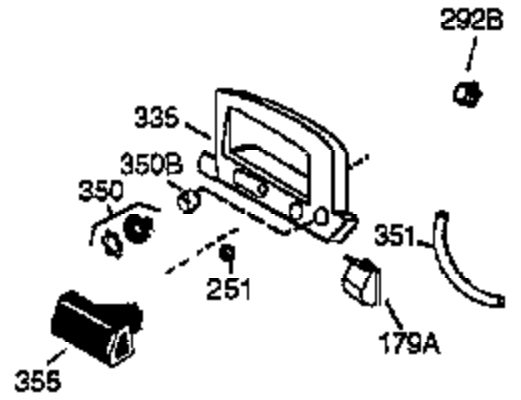

ILLUSTRATION SHOWS TYPICAL PARTS ONLY. ORDER BY PART NUMBER. PARTS NOT LISTED ARE SUPPLIED BY OEM.

Ref #	Part Number	Qty	Description
187	36035	1	* Carburetor Mounting Spacer
251	650928	2	Lock Nut 1/4-20
287	650926	2	Screw, 8-32 x 21/64"
350	36045	1	Primer
370	36261	1	Instruction Decal
390	590686	1	Rewind Starter 119-8