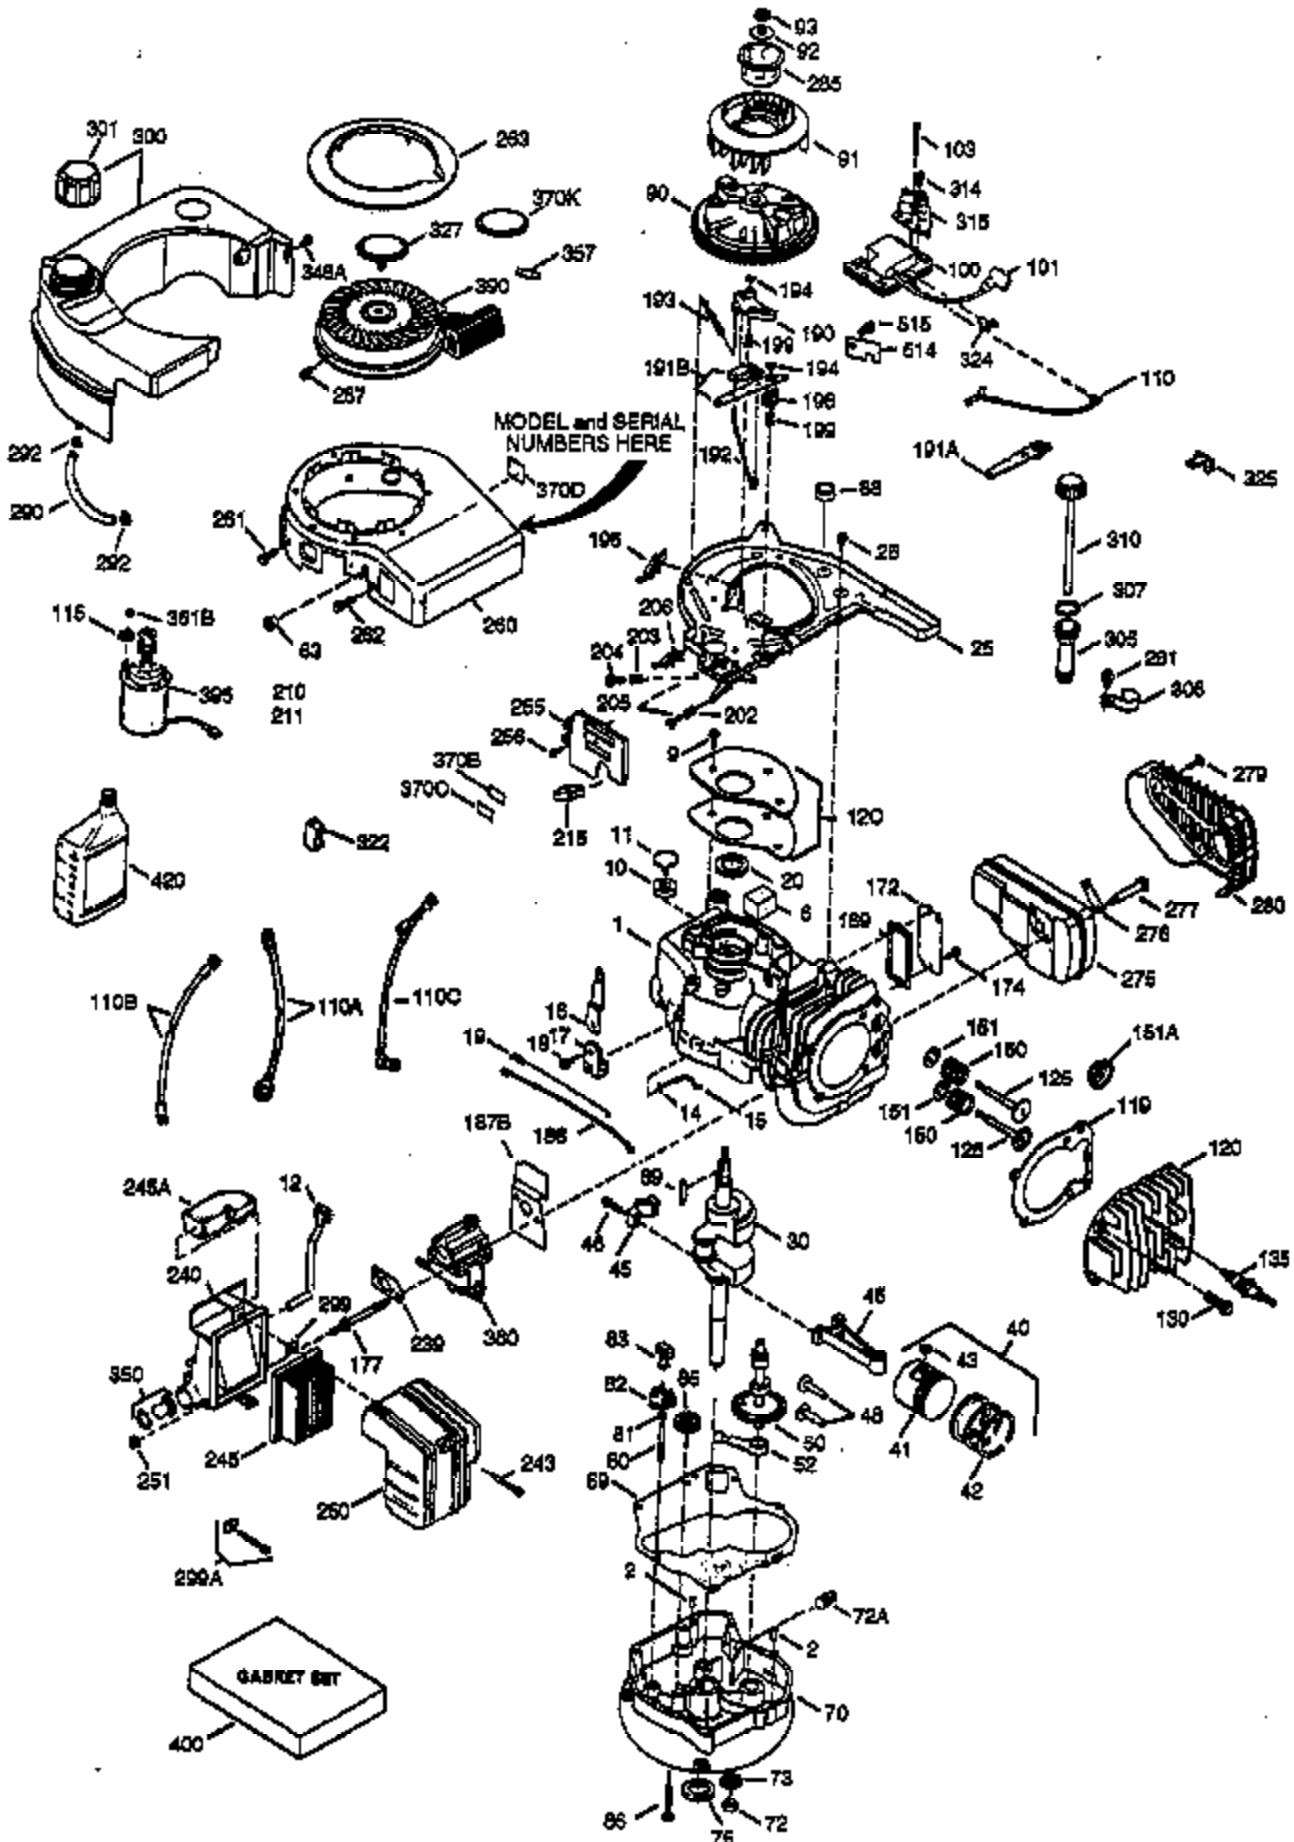

ILLUSTRATION SHOWS TYPICAL PARTS ONLY. ORDER BY PART NUMBER. PARTS NOT LISTED ARE SUPPLIED BY OEM.

Engine Parts List #1

Ref #	Part Number	Qty	Description
1	36125	1	Cylinder (Incl. 2,10,20 & 125)
2	27652	2	Dowel Pin
6	36059	1	Breather Element
9	650836	3	Screw, 10-24 x 1/2"
10	36002	1	Breather Valve Body
11	36003	1	Check Valve
12	36001	1	Breather Tube
12C	36005A	1	* Breather Cover & Gasket
14	28277	1	Flat Washer
15	36006	1	Governor Rod (Machined)
16	36008	1	Governor Lever
17	31335	1	Governor Lever Clamp
18	650548	1	Screw, 8-32 x 5/16"
19	36140	1	Governor Spring
20	36010	1	Oil Seal
25	36091A	1	Blower Housing Baffle Ass'y.(Incl.195)
26	650802	3	Screw, 1/4-20 x 5/8"
30	36113A	1	Crankshaft
40	36073	1	Piston,Pin, Ring Set (Std.)
40	36074	1	Piston,Pin, Ring Set (.010 OS)
40	36075	1	Piston,Pin, Ring Set (.020 OS)
41	36070	1	Piston & Pin Ass'y.(Std.) (Incl. 43)
41	36071	1	Piston & Pin Ass'y.(.010 OS)(Incl.43)
41	36072	1	Piston & Pin Ass'y.(.020 OS)(Incl.43)
42	36076	1	Ring Set (Std.)
42	36077	1	Ring Set (.010 OS)
42	36078	1	Ring Set (.020 OS)
43	20381	2	Piston Pin Retaining Ring
45	36023A	1	Connecting Rod Ass'y. (Incl. 46)
46	32610A	2	Connecting Rod Bolt
48	36030	2	Valve Lifter
50	36031	1	Camshaft (MCR)
52	29914	1	Oil Pump Ass'y.
69	36032	1	* Mounting Flange Gasket
70	36033A	1	Mounting Flange (Incl. 72 thru 85)
72A	28483	1	Oil Drain Plug
72	36083	1	Oil Drain Plug
75	36010	1	Oil Seal
80	30574A	1	Governor Shaft
81	30590A	1	Washer
82	30591	1	Governor Gear Ass'y. (Incl.81)
83	36057	1	Governor Spool
85	36034	1	Idler Gear
86	650924	7	Screw, 1/4-20 x 1-9/16"
89	611154	1	Flywheel Key
90	611170	1	Flywheel
92	650815	1	Belleville Washer
93	650816	1	Flywheel Nut
100	34443A	1	Solid State Ignition
101	610118	1	Spark Plug Cover
103	650814	2	Screw, Torx T-15, 10-24 x 1"
110	36230	1	Ground Wire
119	36119	1	* Cylinder Head Gasket
120	36120	1	Cylinder Head
125	36471	1	Exhaust Valve (Std.) (Incl. 151)
125	36472	1	Exhaust Valve (1/32" OS)
126	29314B	1	Intake Valve (Std.) (Incl. 151)
126	29315C	1	Intake Valve (1/32" OS)