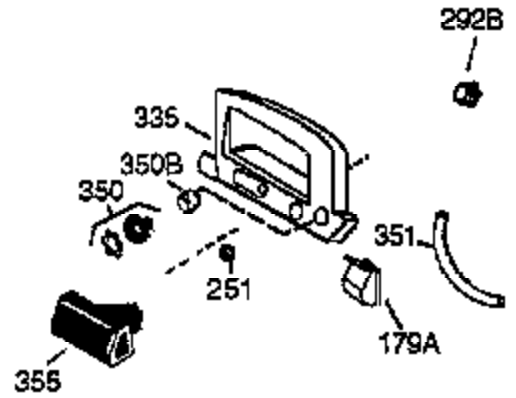

ILLUSTRATION SHOWS TYPICAL PARTS ONLY. ORDER BY PART NUMBER. PARTS NOT LISTED ARE SUPPLIED BY OEM.

Ref #	Part Number	Qty	Description
187	36035	1	* Carburetor Mounting Spacer
251	650928	2	Lock Nut 1/4-20
287	650926	2	Screw, 8-32 x 21/64"
350	36045	1	Primer
370	36261	1	Instruction Decal
390	590732	1	Rewind Starter