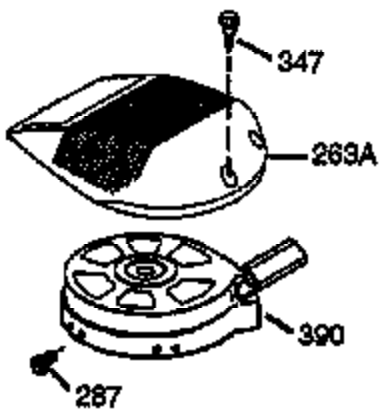

ILLUSTRATION SHOWS TYPICAL PARTS ONLY. ORDER BY PART NUMBER. PARTS NOT LISTED ARE SUPPLIED BY OEM.

Ref #	Part Number	Qty	Description
187	36035	1	* Carburetor Mounting Spacer
251	650928	2	Lock Nut 1/4-20
287	650926	2	Screw, 8-32 x 21/64"
350	36045	1	Primer
370	36261	1	Instruction Decal
390	590732	1	Rewind Starter