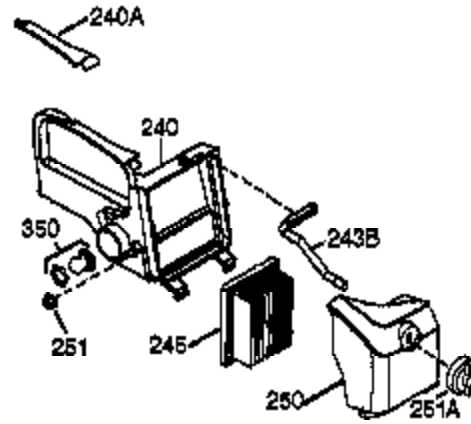

Ref #	Part Number	Qty	Description
420	730225	1	4 Cycle Oil, SAE 30 (Quart)

Ref #	Part Number	Qty	Description
152	37075	1	"O"-Ring
187B	36035	1	* Carburetor Gasket/Air Baffle
240	36044B	1	Air Cleaner Body (Incl.239,299 & 350)
245	36046	1	Air Cleaner Filter
250	36047	1	Air Cleaner Cover
251	650928	2	Lock Nut 1/4-20
287	650926	2	Screw, 8-32 x 21/64"
350	36045	1	Primer
390	590732	1	Rewind Starter (NOTE: This engine could have been built with 590738 starter).