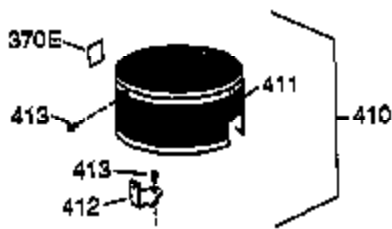

Ref #	Part Number	Qty	Description
420	730225	1	4 Cycle Oil, SAE 30 (Quart)

Ref #	Part Number	Qty	Description
152	37075	1	"O"-Ring
187B	36035	1	* Carburetor Gasket/Air Baffle
240	36044B	1	Air Cleaner Body (Incl.239,299 & 350)
245	36046	1	Air Cleaner Filter
250	36047	1	Air Cleaner Cover
251	650928	2	Lock Nut 1/4-20
287	650926	2	Screw, 8-32 x 21/64"
350	36045	1	Primer
390	590732	1	Rewind Starter (NOTE: This engine could have been built with 590738 starter).