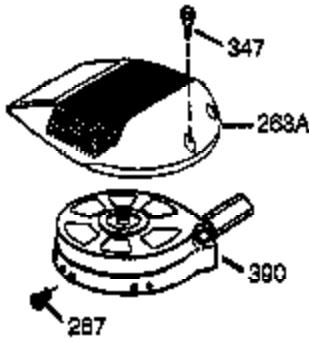

Ref #	Part Number	Qty	Description
420	730225	1	4 Cycle Oil, SAE 30 (Quart)

Ref #	Part Number	Qty	Description
152	37075	1	"O"-Ring
187B	36035	1	* Carburetor Gasket/Air Baffle
240	36044B	1	Air Cleaner Body (Incl.239,299 & 350)
245	36046	1	Air Cleaner Filter
250	36047	1	Air Cleaner Cover
251	650928	2	Lock Nut 1/4-20
287	650926	2	Screw, 8-32 x 21/64"
350	36045	1	Primer
390	590732	1	Rewind Starter (NOTE: This engine could have been built with 590738 starter).