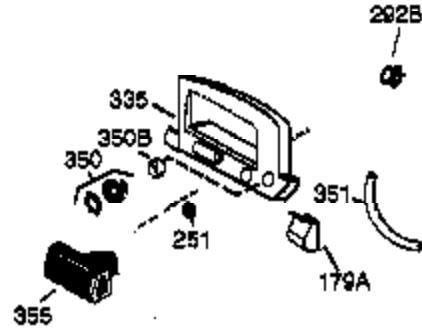

Ref #	Part Number	Qty	Description
420	730225	1	4 Cycle Oil, SAE 30 (Quart)

Ref #	Part Number	Qty	Description
152	37075	1	"O"-Ring
187B	36035	1	* Carburetor Gasket/Air Baffle
240	36044B	1	Air Cleaner Body (Incl.239,299 & 350)
245	36046	1	Air Cleaner Filter
250	36047	1	Air Cleaner Cover
251	650928	2	Lock Nut 1/4-20
287	650926	2	Screw, 8-32 x 21/64"
350	36045	1	Primer
390	590732	1	Rewind Starter (NOTE: This engine could have been built with 590738 starter).