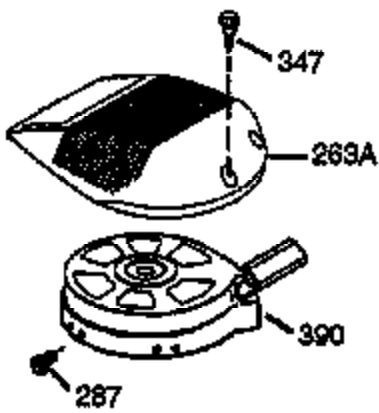

ILLUSTRATION SHOWS TYPICAL PARTS ONLY. ORDER BY PART NUMBER. PARTS NOT LISTED ARE SUPPLIED BY OEM.

Ref #	Part Number	Qty	Description
187	36035	1	* Carburetor Mounting Spacer
251	650928	2	Lock Nut 1/4-20
287	650926	4	Screw, 8-32 x 21/64"
350	36045	1	Primer
370A	36260	1	Primer Decal
370	36261	1	Instruction Decal
390	590686	1	Rewind Starter