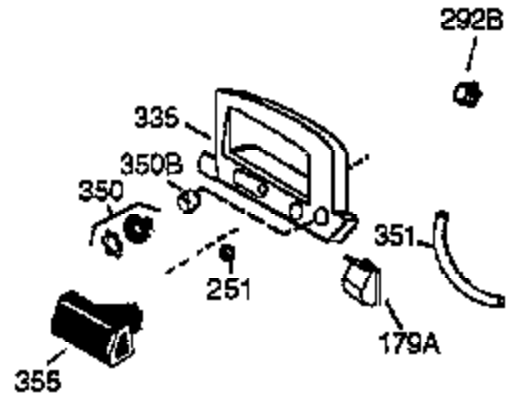

ILLUSTRATION SHOWS TYPICAL PARTS ONLY. ORDER BY PART NUMBER. PARTS NOT LISTED ARE SUPPLIED BY OEM.

Ref #	Part Number	Qty	Description
187	36035	1	* Carburetor Mounting Spacer
251	650928	2	Lock Nut 1/4-20
287	650926	4	Screw, 8-32 x 21/64"
350	36045	1	Primer
370A	36260	1	Primer Decal
370	36261	1	Instruction Decal
390	590686	1	Rewind Starter