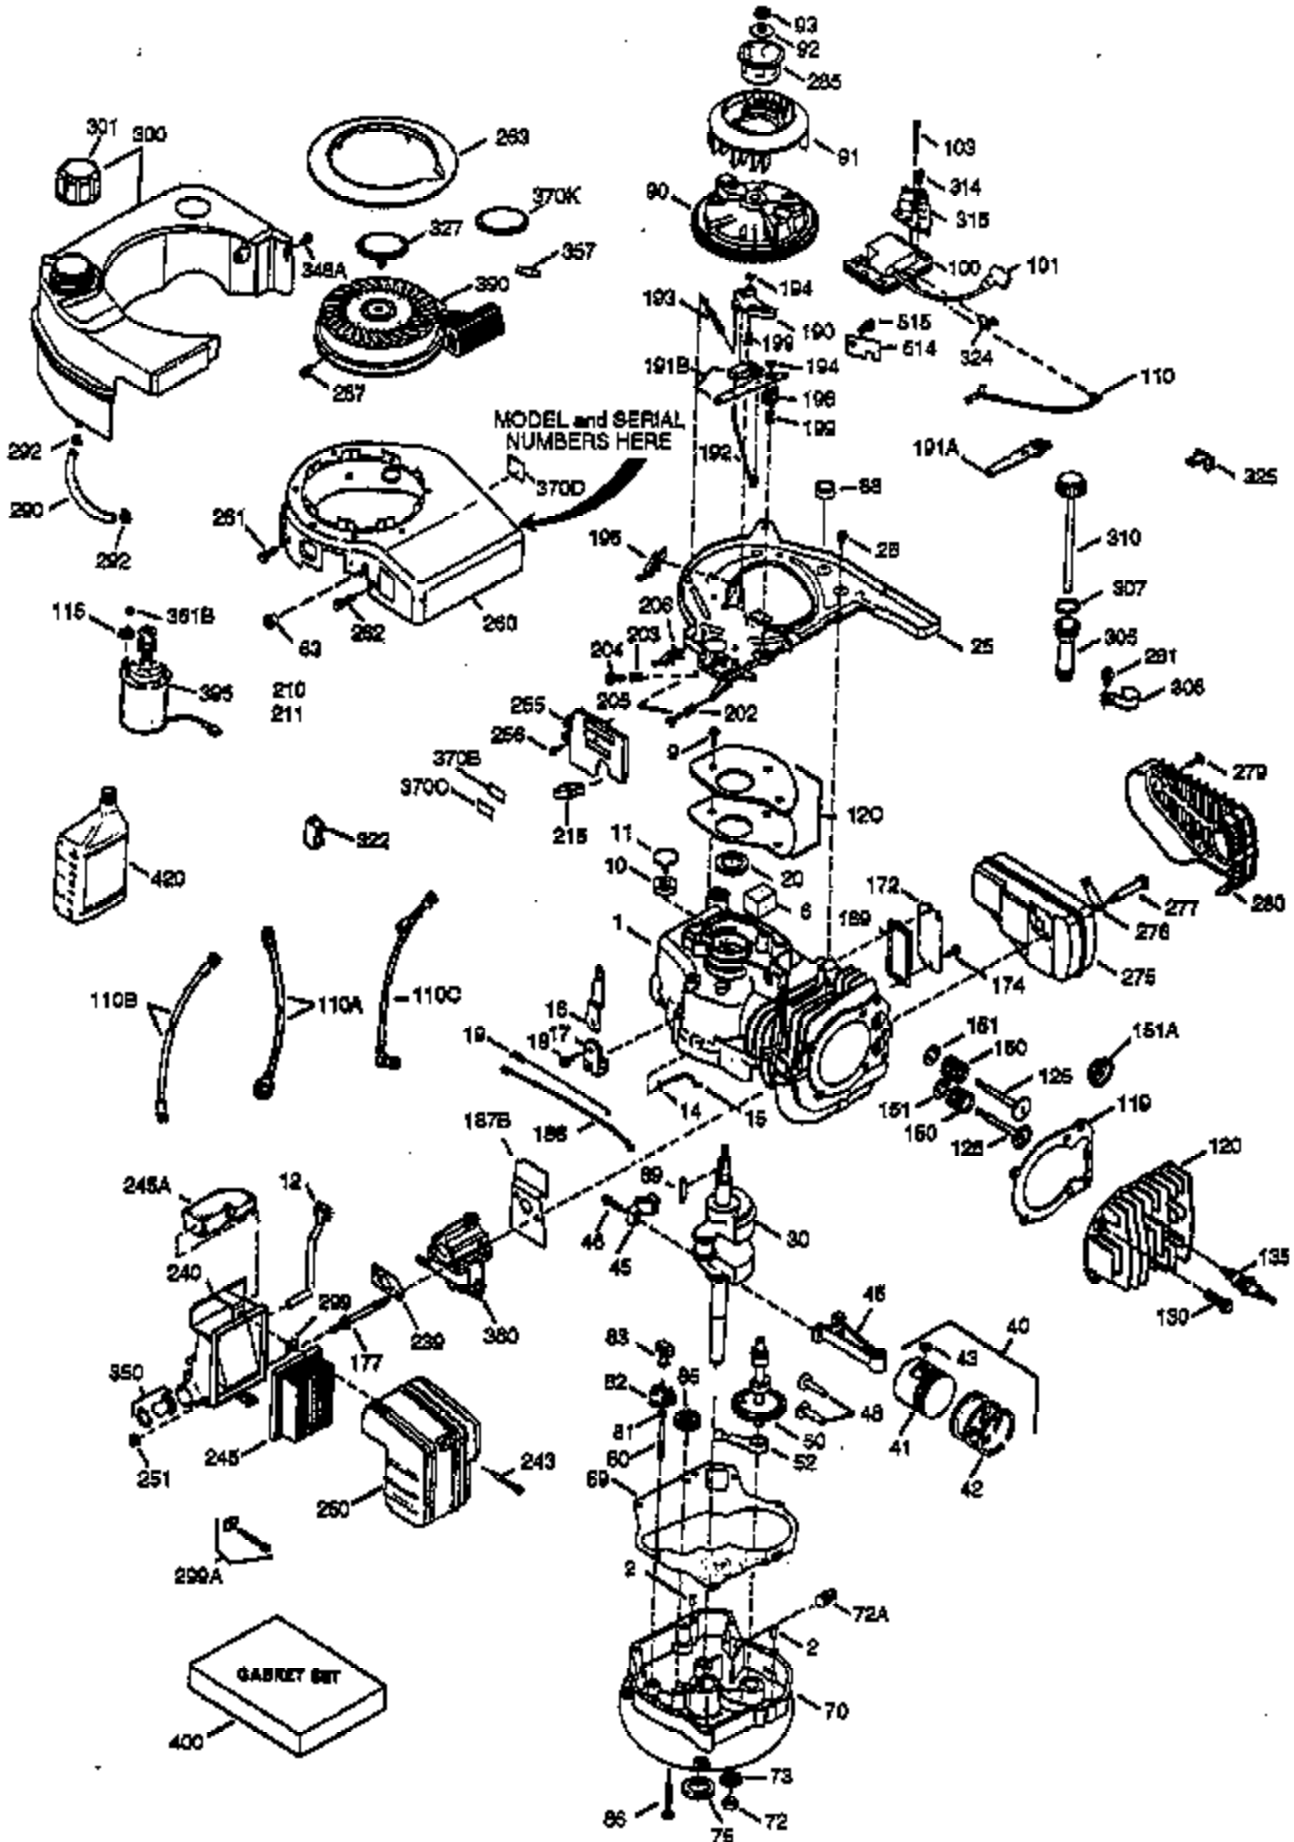

## Engine Parts List #1

Ref #	Part Number	Qty	Description
1	36069	1	Cylinder (Incl. 2, 10, & 20)
2	27652	2	Dowel Pin
6	36059	1	Breather Element
9	650836	3	Screw, 10-24 x 1/2"
10	36002	1	Breather Valve Body
11	36003	1	Check Valve
12C	36005A	1	* Breather Cover & Gasket
12	36001	1	Breather Tube
14	28277	1	Flat Washer
15	36006	1	Governor Rod (Machined)
16	36008	1	Governor Lever
17	31335	1	Governor Lever Clamp
18	650548	1	Screw, 8-32 x 5/16"
19	36103	1	Governor Spring
20	36010	1	Oil Seal
25	36091A	1	Blower Housing Baffle Ass'y.(Incl.195 & 206)
26	650802	3	Screw, 1/4-20 x 5/8"
30	36109	1	Crankshaft Ass'y.
40	36073	1	Piston,Pin,Ring Set (Std.)
40	36074	1	Piston,Pin,Ring Set (.010 OS)
40	36075	1	Piston,Pin,Ring Set (.020 OS)
41	36070	1	Piston & Pin Ass'y.(Std.) (Incl. 43)
41	36071	1	Piston & Pin Ass'y.(.010 OS)(Incl.43)
41	36072	1	Piston & Pin Ass'y.(.020 OS)(Incl.43)
42	36076	1	Ring Set (Std.)
42	36077	1	Ring Set (.010 OS)
42	36078	1	Ring Set (.020 OS)
43	20381	2	Piston Pin Retaining Ring
45	36023	1	Connecting Rod Ass'y. (Incl. 46)
46	650923	2	Connecting Rod Bolt
48	36030	2	Valve Lifter
50	36031	1	Camshaft (MCR)
52	29914	1	Oil Pump Ass'y.
69	36032	1	* Mounting Flange Gasket
70	36033A	1	Mounting Flange (Incl. 72 thru 85)
72	36083	1	Oil Drain Plug
75	36010	1	Oil Seal
80	30574A	1	Governor Shaft
81	30590A	1	Flat Washer
82	30591	1	Governor Gear Ass'y. (Incl.81)
83	36057	1	Governor Spool
85	36034	1	Idle Gear
86	650924	7	Screw, 1/4-20 x 1-9/16"
89	611154	1	Flywheel Key
90	611155	1	Flywheel
91	611156	1	Flywheel Fan
92	650815	1	Belleville Washer
93	650816	1	Flywheel Nut
100	34443A	1	Solid State Ignition
101	610118	1	Spark Plug Cover
103	650814	2	Screw, Torx T-15, 10-24 x 1"
110	36054	1	Ground Wire
110A	36230	1	Ground Wire
119	36061	1	* Cylinder Head Gasket
120	36037A	1	Cylinder Head
125	29313C	1	Exhaust Valve (Std.) (Incl. 151)
125	29315C	1	Exhaust Valve (1/32" OS)
126	29314B	1	Intake Valve (Std.) (Incl. 151)