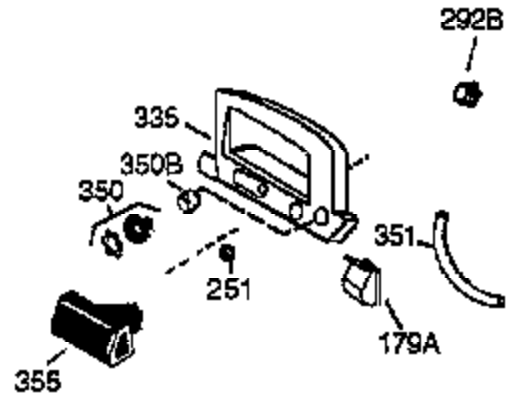

ILLUSTRATION SHOWS TYPICAL PARTS ONLY. ORDER BY PART NUMBER. PARTS NOT LISTED ARE SUPPLIED BY OEM.

Ref #	Part Number	Qty	Description
187	36035	1	* Carburetor Mounting Spacer
251	650928	2	Lock Nut 1/4-20
287	650926	2	Screw, 8-32 x 21/64"
350	36045	1	Primer
370	36261	1	Instruction Decal
390	590694	1	Rewind Starter (NOTE: This engine could have been built with 590686 starter. Refer to the design of the air intake louvers for part identification. Individual starter parts do not interchange.)