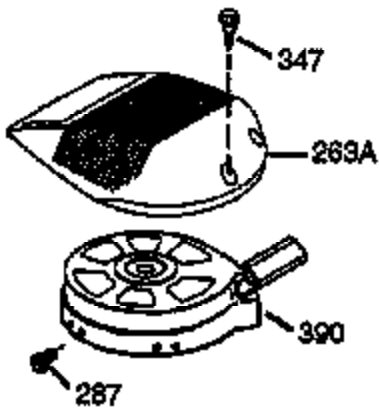

ILLUSTRATION SHOWS TYPICAL PARTS ONLY. ORDER BY PART NUMBER. PARTS NOT LISTED ARE SUPPLIED BY OEM.

Ref #	Part Number	Qty	Description
187	36035	1	* Carburetor Mounting Spacer
251	650928	2	Lock Nut 1/4-20
287	650926	2	Screw, 8-32 x 21/64"
350	36045	1	Primer
370	36261	1	Instruction Decal
390	590694	1	Rewind Starter (NOTE: This engine could have been built with 590686 starter. Refer to the design of the air intake louvers for part identification. Individual starter parts do not interchange.)