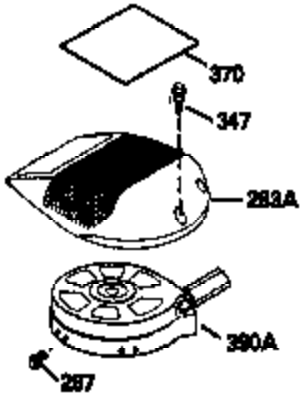

OPTIONAL SPARK ARRESTOR

Ref #	Part Number	Qty	Description
12C	36005A	1	* Breather Cover & Gasket
90	611155	1	Flywheel
177	650925	2	Carburetor Mounting Stud
191B	36012	1	Brake Control Lever
260	36038	1	Blower Housing
261	650929	1	Screw, 1/4-20 x 11/16"
262	650737	3	Screw, 1/4-20 x 1-1/2"
287	650926	4	Screw, 8-32 x 21/64"
346A	28763	2	Screw, 10-32 x 35/64"
370	36055	1	Control Decal