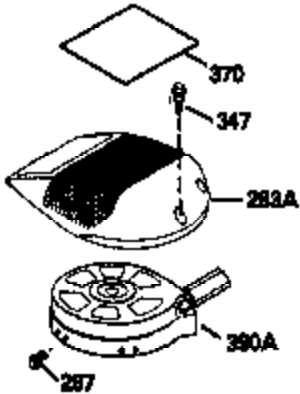

OPTIONAL SPARK ARRESTOR

Ref #	Part Number	Qty	Description
12C	36005A	1	* Breather Cover & Gasket
90	611155	1	Flywheel
177	650925	2	Carburetor Mounting Stud
191B	36012	1	Brake Control Lever
260	36038	1	Blower Housing
261	650929	1	Screw, 1/4-20 x 11/16"
262	650737	3	Screw, 1/4-20 x 1-1/2"
287	650926	4	Screw, 8-32 x 21/64"
346A	28763	2	Screw, 10-32 x 35/64"
370	36055	1	Control Decal