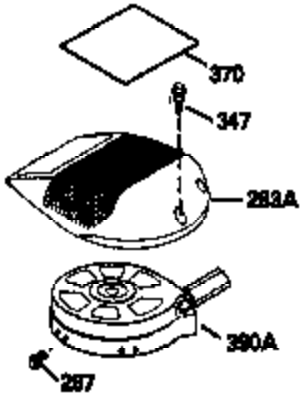

OPTIONAL SPARK ARRESTOR

Engine Parts List #2

Ref #	Part Number	Qty	Description
12C	36005A	1	* Breather Cover & Gasket
90	611171	1	Flywheel
110A	36097	1	Ground Wire
110C	36099	1	Ground Wire
110B	36098	1	Ground Wire
177	650925	2	Carburetor Mounting Stud
191B	36122	1	Brake Control Lever & Switch
260	36101	1	Blower Housing
261	650929	1	Screw, 1/4-20 x 11/16"
262	650737	3	Screw, 1/4-20 x 1-1/2"
287	650926	4	Screw, 8-32 x 21/64"
346A	28763	2	Screw, 10-32 x 35/64"
361B	29216	3	Lock Nut
370	36261	1	Instruction Decal