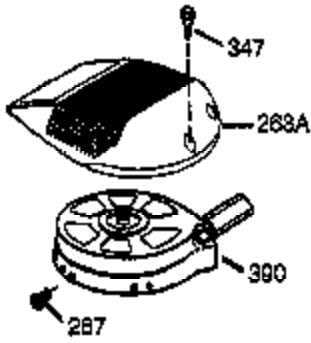

Ref #	Part Number	Qty	Description
152	37075	1	"O"-Ring
240	36044B	1	Air Cleaner Body (Incl.239,299 & 350)
245	36046	1	Air Cleaner Filter
250	36047	1	Air Cleaner Cover
251	650928	2	Lock Nut 1/4-20
287	650926	2	Screw, 8-32 x 21/64"
350	36045A	1	Primer
390	590732	1	Rewind Starter (NOTE: This engine could have been built with 590738 starter).