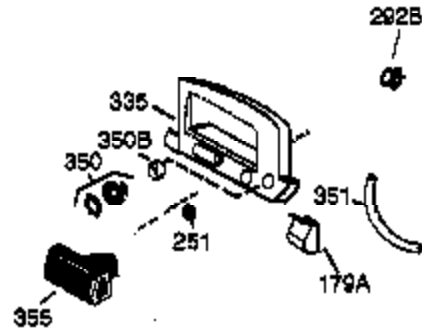

Ref #	Part Number	Qty	Description
152	37075	1	"O"-Ring
240	36044B	1	Air Cleaner Body (Incl.239,299 & 350)
245	36046	1	Air Cleaner Filter
250	36047	1	Air Cleaner Cover
251	650928	2	Lock Nut 1/4-20
287	650926	2	Screw, 8-32 x 21/64"
350	36045A	1	Primer
390	590732	1	Rewind Starter (NOTE: This engine could have been built with 590738 starter).