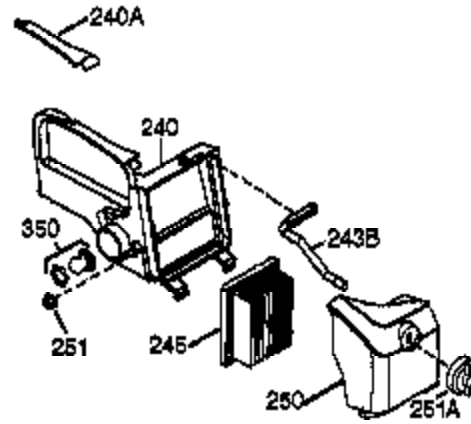

Ref #	Part Number	Qty	Description
152	37075	1	"O"-Ring
240	36044B	1	Air Cleaner Body (Incl.239,299 & 350)
245	36046	1	Air Cleaner Filter
250	36047	1	Air Cleaner Cover
251	650928	2	Lock Nut 1/4-20
287	650926	2	Screw, 8-32 x 21/64"
350	36045A	1	Primer
390	590732	1	Rewind Starter (NOTE: This engine could have been built with 590738 starter).