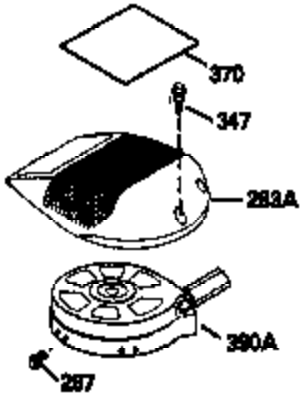

OPTIONAL SPARK ARRESTOR

Ref #	Part Number	Qty	Description
90	611155		Flywheel
252	650929		Screw, 1/4-20 x 11/16"
260	36083		Blower Housing
261	650737		Screw, 1/4-20 x 1/2"
287	650926		Screw, 8-32 x 21/64"
370	36261		Instruction Decal