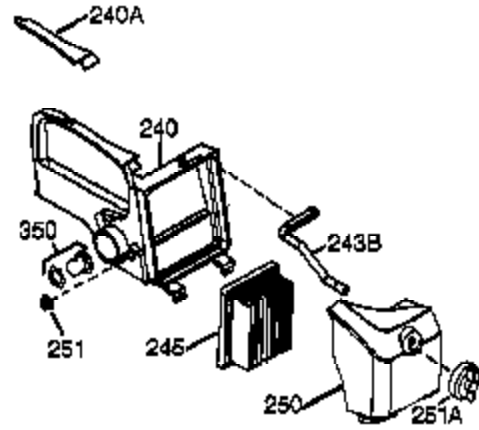

Ref #	Part Number	Qty	Description
151A	40016A	1	Intake Valve Seal
187B	36035	1	* Carburetor Gasket/Air Baffle
240	36044B	1	Air Cleaner Body (Incl.239,299 & 350)
245	36046	1	Air Cleaner Filter
250	36179	1	Air Cleaner Cover
251	650928	2	Lock Nut 1/4-20
263A	36426	1	Starter Grill
287	650926	2	Screw, 8-32 x 21/64"
347	650898A	1	Screw, 10-32 x 27/32"
350	36045A	1	Primer
390	590739	1	Rewind Starter (NOTE: This engine could have been built with 590702 starter).