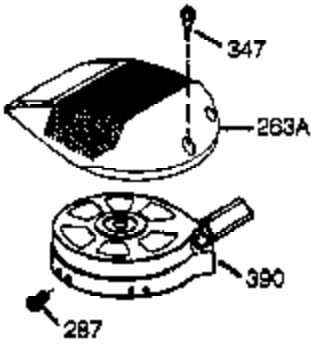

Ref #	Part Number	Qty	Description
151A	40016A	1	Intake Valve Seal
187B	36035	1	* Carburetor Gasket/Air Baffle
240	36044B	1	Air Cleaner Body (Incl.239,299 & 350)
245	36046	1	Air Cleaner Filter
250	36179	1	Air Cleaner Cover
251	650928	2	Lock Nut 1/4-20
263A	36426	1	Starter Grill
287	650926	2	Screw, 8-32 x 21/64"
347	650898A	1	Screw, 10-32 x 27/32"
350	36045A	1	Primer
390	590739	1	Rewind Starter (NOTE: This engine could have been built with 590702 starter).