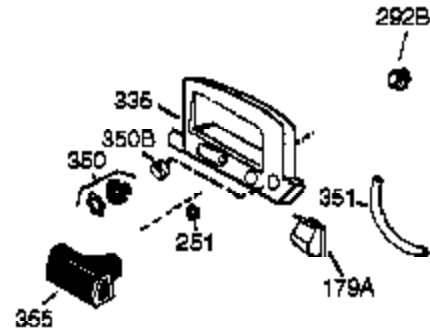

Ref #	Part Number	Qty	Description
151A	40016A	1	Intake Valve Seal
187B	36035	1	* Carburetor Gasket/Air Baffle
240	36044B	1	Air Cleaner Body (Incl.239,299 & 350)
245	36046	1	Air Cleaner Filter
250	36179	1	Air Cleaner Cover
251	650928	2	Lock Nut 1/4-20
263A	36426	1	Starter Grill
287	650926	2	Screw, 8-32 x 21/64"
347	650898A	1	Screw, 10-32 x 27/32"
350	36045A	1	Primer
390	590739	1	Rewind Starter (NOTE: This engine could have been built with 590702 starter).