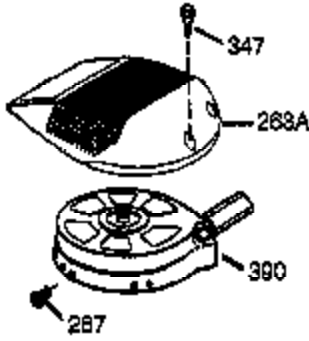

Engine Parts List #2

Ref #	Part Number	Qty	Description
240	36190	1	Air Cleaner Body (Incl. 239 & 350)
243B	651041	1	Air Cleaner Stud
245	36046	1	Air Cleaner Filter
250	36191	1	Air Cleaner Cover
251	650928	2	Lock Nut, 1/4-20
251A	650933	1	Wing Nut, 1/4-20
263A	36192	1	Starter Grill
287	650926	1	Screw, 8-32 x 21/64"
347	650898A	1	Screw, 10-32 x 27/32"
350	36045	1	Primer
370R	37317	1	Warning Decal
390	590739	1	Rewind Starter (NOTE: This engine could have been built with 590702 starter.)
900	750873	1	Replacement Engine (Not Available in California) order from 71-999
900	750791C	1	Replacement Short Block order from 71-999