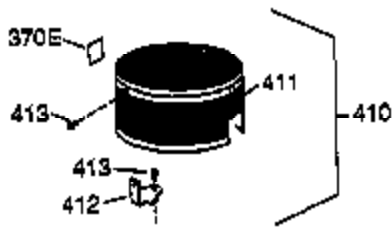

Engine Parts List #2

Ref #	Part Number	Qty	Description
240	36190	1	Air Cleaner Body (Incl. 239 & 350)
243B	651041	1	Air Cleaner Stud
245	36046	1	Air Cleaner Filter
250	36191	1	Air Cleaner Cover
251	650928	2	Lock Nut, 1/4-20
251A	650933	1	Wing Nut, 1/4-20
263A	36192	1	Starter Grill
287	650926	1	Screw, 8-32 x 21/64"
347	650898A	1	Screw, 10-32 x 27/32"
350	36045	1	Primer
370R	37317	1	Warning Decal
390	590739	1	Rewind Starter (NOTE: This engine could have been built with 590702 starter.)
900	750873	1	Replacement Engine (Not Available in California) order from 71-999
900	750791C	1	Replacement Short Block order from 71-999