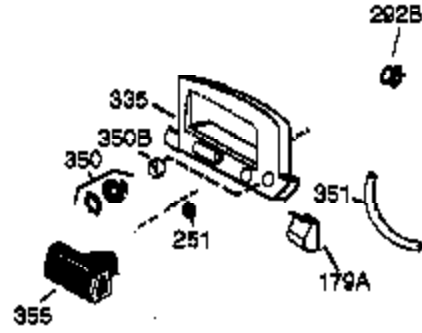

Engine Parts List #2

Ref #	Part Number	Qty	Description
240	36190	1	Air Cleaner Body (Incl. 239 & 350)
243B	651041	1	Air Cleaner Stud
245	36046	1	Air Cleaner Filter
250	36191	1	Air Cleaner Cover
251	650928	2	Lock Nut, 1/4-20
251A	650933	1	Wing Nut, 1/4-20
263A	36192	1	Starter Grill
287	650926	1	Screw, 8-32 x 21/64"
347	650898A	1	Screw, 10-32 x 27/32"
350	36045	1	Primer
370R	37317	1	Warning Decal
390	590739	1	Rewind Starter (NOTE: This engine could have been built with 590702 starter.)
900	750873	1	Replacement Engine (Not Available in California) order from 71-999
900	750791C	1	Replacement Short Block order from 71-999