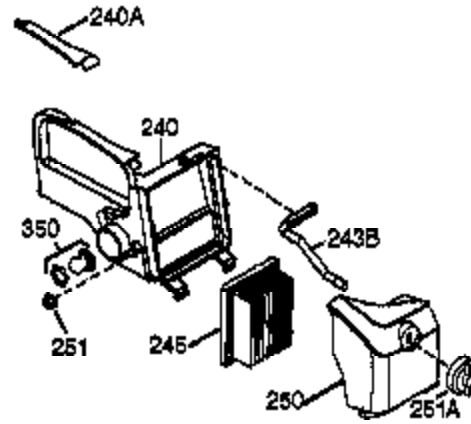

Engine Parts List #2

Ref #	Part Number	Qty	Description
240	36190	1	Air Cleaner Body (Incl. 239 & 350)
243B	651041	1	Air Cleaner Stud
245	36046	1	Air Cleaner Filter
250	36191	1	Air Cleaner Cover
251	650928	2	Lock Nut, 1/4-20
251A	650933	1	Wing Nut, 1/4-20
263A	36192	1	Starter Grill
287	650926	1	Screw, 8-32 x 21/64"
347	650898A	1	Screw, 10-32 x 27/32"
350	36045	1	Primer
370R	37317	1	Warning Decal
390	590739	1	Rewind Starter (NOTE: This engine could have been built with 590702 starter.)
900	750873	1	Replacement Engine (Not Available in California) order from 71-999
900	750791C	1	Replacement Short Block order from 71-999