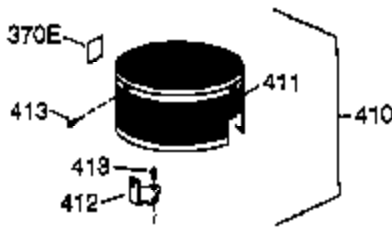

Engine Parts List #2

Ref #	Part Number	Qty	Description
151A	40016A	1	Intake Valve Seal
240	36190	1	Air Cleaner Body (Incl. 239 & 350)
243B	651041	1	Air Cleaner Stud
245	36046	1	Air Cleaner Filter
250	36191	1	Air Cleaner Cover
251	650928	2	Lock Nut, 1/4-20
251A	650933	1	Wing Nut, 1/4-20
260A	36188	1	Blower Housing
263A	36192	1	Starter Grill
287	650926	1	Screw, 8-32 x 21/64"
347	650898A	1	Screw, 10-32 x 27/32"
350	36045	1	Primer
390	590739	1	Rewind Starter (NOTE: This engine could have been built with 590702 starter.)
900	750873	1	Replacement Engine (Not Available in California) order from 71-999
900	750791C	1	Replacement Short Block order from 71-999