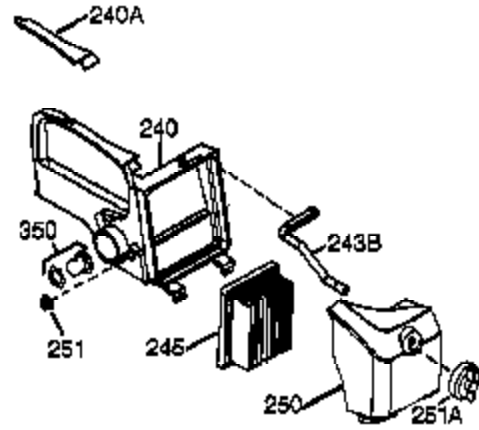

Engine Parts List #2

Ref #	Part Number	Qty	Description
151A	40016A	1	Intake Valve Seal
240	36190	1	Air Cleaner Body (Incl. 239 & 350)
243B	651041	1	Air Cleaner Stud
245	36046	1	Air Cleaner Filter
250	36191	1	Air Cleaner Cover
251	650928	2	Lock Nut, 1/4-20
251A	650933	1	Wing Nut, 1/4-20
260A	36188	1	Blower Housing
263A	36192	1	Starter Grill
287	650926	1	Screw, 8-32 x 21/64"
347	650898A	1	Screw, 10-32 x 27/32"
350	36045	1	Primer
390	590739	1	Rewind Starter (NOTE: This engine could have been built with 590702 starter.)
900	750873	1	Replacement Engine (Not Available in California) order from 71-999
900	750791C	1	Replacement Short Block order from 71-999