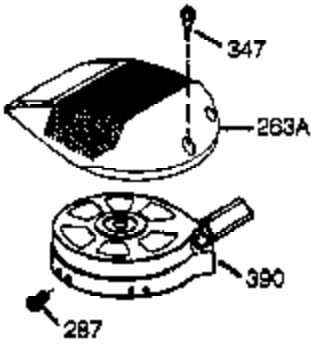

Engine Parts List #2

Ref #	Part Number	Qty	Description
151A	40016A	1	Intake Valve Seal
240	36190	1	Air Cleaner Body (Incl. 239 & 350)
243B	651041	1	Air Cleaner Stud
245	36046	1	Air Cleaner Filter
250	36191	1	Air Cleaner Cover
251	650928	2	Lock Nut, 1/4-20
251A	650933	1	Wing Nut, 1/4-20
260A	36188	1	Blower Housing
263A	36192	1	Starter Grill
287	650926	1	Screw, 8-32 x 21/64"
347	650898A	1	Screw, 10-32 x 27/32"
350	36045	1	Primer
390	590739	1	Rewind Starter (NOTE: This engine could have been built with 590702 starter.)
900	750873	1	Replacement Engine (Not Available in California) order from 71-999
900	750791C	1	Replacement Short Block order from 71-999