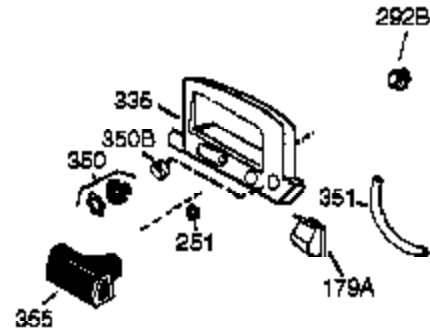

Engine Parts List #2

Ref #	Part Number	Qty	Description
151A	40016A	1	Intake Valve Seal
240	36190	1	Air Cleaner Body (Incl. 239 & 350)
243B	651041	1	Air Cleaner Stud
245	36046	1	Air Cleaner Filter
250	36191	1	Air Cleaner Cover
251	650928	2	Lock Nut, 1/4-20
251A	650933	1	Wing Nut, 1/4-20
260A	36188	1	Blower Housing
263A	36192	1	Starter Grill
287	650926	1	Screw, 8-32 x 21/64"
347	650898A	1	Screw, 10-32 x 27/32"
350	36045	1	Primer
390	590739	1	Rewind Starter (NOTE: This engine could have been built with 590702 starter.)
900	750873	1	Replacement Engine (Not Available in California) order from 71-999
900	750791C	1	Replacement Short Block order from 71-999