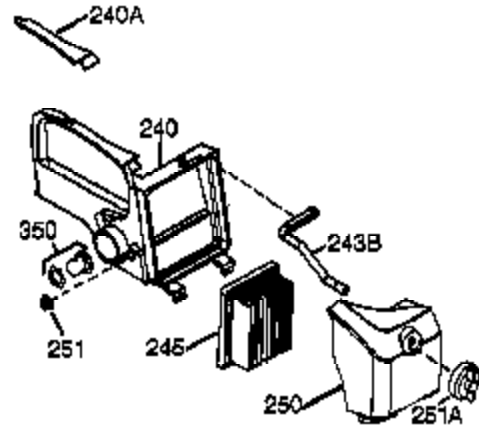

Engine Parts List #2

Ref #	Part Number	Qty	Description
151A	40016A	1	Intake Valve Seal
240A	37195	1	Air Cleaner Body Extension
240	36190	1	Air Cleaner Body (Incl.239,299 & 350)
243B	651041	1	Stud
245	36046	1	Air Cleaner Filter
250	36191	1	Air Cleaner Cover
251	650928	2	Lock Nut, 1/4-20
251A	650933	1	Wing Nut
263A	36133	1	Starter Grill
287	650926	4	Screw, 8-32 x 21/64"
350	36045A	1	Primer
355	36136	1	Starter Handle
390	590739	1	Rewind Starter (NOTE: This engine could have been built with 590702 starter).