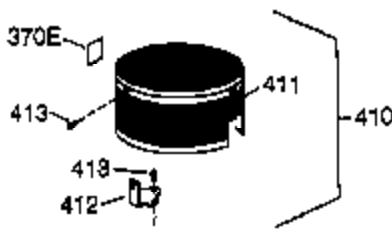

Engine Parts List #2

Ref #	Part Number	Qty	Description
151A	40016A	1	Intake Valve Seal
240A	37195	1	Air Cleaner Body Extension
240	36190	1	Air Cleaner Body (Incl.239,299 & 350)
243B	651041	1	Stud
245	36046	1	Air Cleaner Filter
250	36191	1	Air Cleaner Cover
251	650928	2	Lock Nut, 1/4-20
251A	650933	1	Wing Nut
263A	36133	1	Starter Grill
287	650926	4	Screw, 8-32 x 21/64"
350	36045A	1	Primer
355	36136	1	Starter Handle
390	590739	1	Rewind Starter (NOTE: This engine could have been built with 590702 starter).