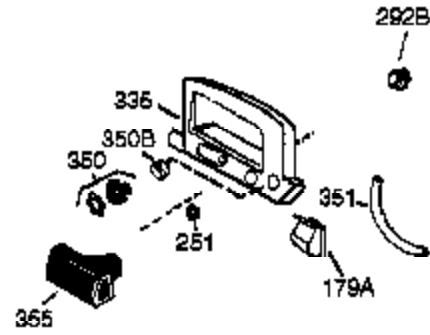

Engine Parts List #2

Ref #	Part Number	Qty	Description
151A	40016A	1	Intake Valve Seal
240A	37195	1	Air Cleaner Body Extension
240	36190	1	Air Cleaner Body (Incl.239,299 & 350)
243B	651041	1	Stud
245	36046	1	Air Cleaner Filter
250	36191	1	Air Cleaner Cover
251	650928	2	Lock Nut, 1/4-20
251A	650933	1	Wing Nut
263A	36133	1	Starter Grill
287	650926	4	Screw, 8-32 x 21/64"
350	36045A	1	Primer
355	36136	1	Starter Handle
390	590739	1	Rewind Starter (NOTE: This engine could have been built with 590702 starter).