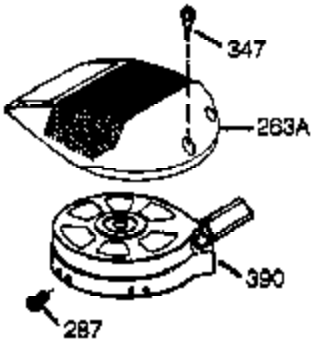

Engine Parts List #2

Ref #	Part Number	Qty	Description
151A	40016A	1	Intake Valve Seal
240A	37195	1	Air Cleaner Body Extension
240	36190	1	Air Cleaner Body (Incl.239,299 & 350)
243B	651041	1	Stud
245	36046	1	Air Cleaner Filter
250	36191	1	Air Cleaner Cover
251	650928	2	Lock Nut, 1/4-20
251A	650933	1	Wing Nut
263A	36133	1	Starter Grill
287	650926	4	Screw, 8-32 x 21/64"
350	36045A	1	Primer
355	36136	1	Starter Handle
390	590739	1	Rewind Starter (NOTE: This engine could have been built with 590702 starter).