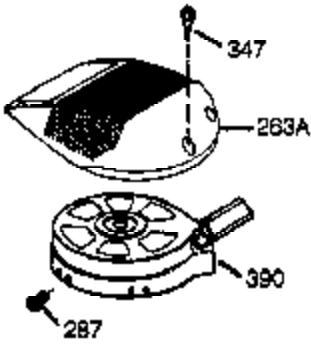

Engine Parts List #2

Ref #	Part Number	Qty	Description
151A	40016A	1	Intake Valve Seal
240	36044B	1	Air Cleaner Body (Incl.239,299 & 350)
245	36046	1	Air Cleaner Filter
250	36047	1	Air Cleaner Cover
251	650928	2	Lock Nut 1/4-20
287	650926	2	Screw, 8-32 x 21/64"
350	36045A	1	Primer
355	590701	1	Starter Handle (Black)
390	590737	1	Rewind Starter (NOTE: This engine could have been built with 590694 starter).