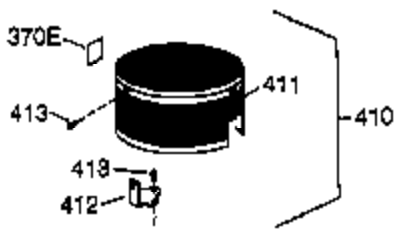

Ref #	Part Number	Qty	Description
400	36062D	1	* Gasket Set (Incl. items marked PK i n notes). Incl. part #'s 27234A (1), 28833 (1), 36005A (1), 36032A (1), 36061 (1), 37136 (1), 696088 (1)
416	36085	1	Spark Arrestor Kit (Incl. 417)(Option al)
417	650821	1	Screw, 10-32 x 1/2" (Optional)
420	730225A	1	SAE 30 4-Cycle Engine Oil (Quart)