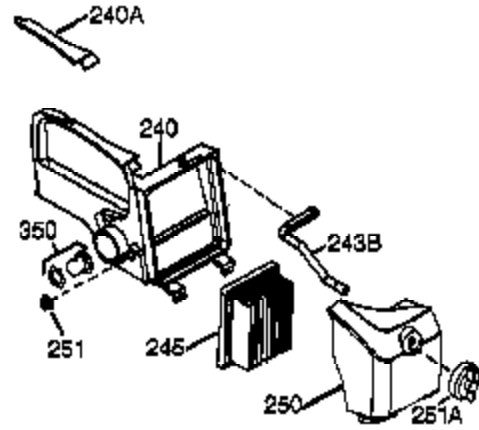

Engine Parts List #2

Ref #	Part Number	Qty	Description
151A	40016A	1	Intake Valve Seal
240	36044B	1	Air Cleaner Body (Incl.239,299 & 350)
245	36046	1	Air Cleaner Filter
250	36047	1	Air Cleaner Cover
251	650928	2	Lock Nut 1/4-20
287	650926	2	Screw, 8-32 x 21/64"
350	36045A	1	Primer
355	590701	1	Starter Handle (Black)
390	590737	1	Rewind Starter (NOTE: This engine could have been built with 590694 starter).