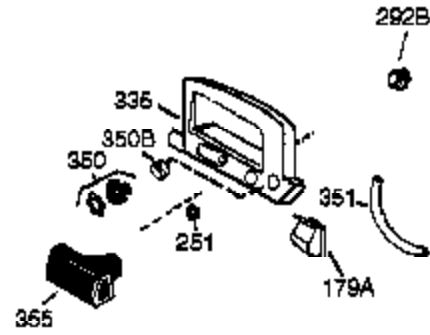

Engine Parts List #2

Ref #	Part Number	Qty	Description
151A	40016A	1	Intake Valve Seal
240	36044B	1	Air Cleaner Body (Incl.239,299 & 350)
245	36046	1	Air Cleaner Filter
250	36047	1	Air Cleaner Cover
251	650928	2	Lock Nut 1/4-20
287	650926	2	Screw, 8-32 x 21/64"
350	36045A	1	Primer
355	590701	1	Starter Handle (Black)
390	590737	1	Rewind Starter (NOTE: This engine could have been built with 590694 starter).