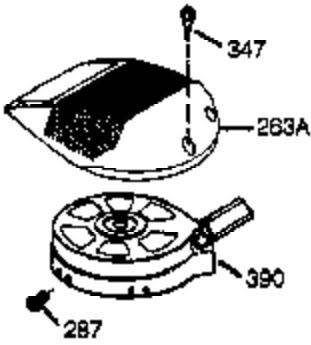

Engine Parts List #2

Ref #	Part Number	Qty	Description
151A	40016A	1	Intake Valve Seal
240A	37195	1	Air Cleaner Body Extension
240	36190	1	Air Cleaner Body (Incl.239,299 & 350)
243B	651041	1	Stud
245	36046	1	Air Cleaner Filter
250	36191	1	Air Cleaner Cover
251	650928	2	Lock Nut, 1/4-20
251A	650933	1	Wing Nut
263A	36133	1	Starter Grill
287	650926	4	Screw, 8-32 x 21/64"
350	36045A	1	Primer
390	590739	1	Rewind Starter (NOTE: This engine could have been built with 590702 starter).