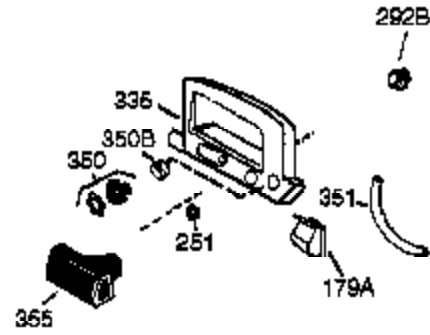

Engine Parts List #2

Ref #	Part Number	Qty	Description
151A	40016A	1	Intake Valve Seal
240A	37195	1	Air Cleaner Body Extension
240	36190	1	Air Cleaner Body (Incl.239,299 & 350)
243B	651041	1	Stud
245	36046	1	Air Cleaner Filter
250	36191	1	Air Cleaner Cover
251	650928	2	Lock Nut, 1/4-20
251A	650933	1	Wing Nut
263A	36133	1	Starter Grill
287	650926	4	Screw, 8-32 x 21/64"
350	36045A	1	Primer
390	590739	1	Rewind Starter (NOTE: This engine could have been built with 590702 starter).