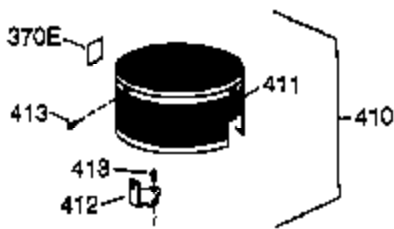

Engine Parts List #2

Ref #	Part Number	Qty	Description
151A	40016A	1	Intake Valve Seal
240A	37195	1	Air Cleaner Body Extension
240	36190	1	Air Cleaner Body (Incl.239,299 & 350)
243B	651041	1	Stud
245	36046	1	Air Cleaner Filter
250	36191	1	Air Cleaner Cover
251	650928	2	Lock Nut, 1/4-20
251A	650933	1	Wing Nut
263A	36133	1	Starter Grill
287	650926	4	Screw, 8-32 x 21/64"
350	36045A	1	Primer
390	590739	1	Rewind Starter (NOTE: This engine could have been built with 590702 starter).