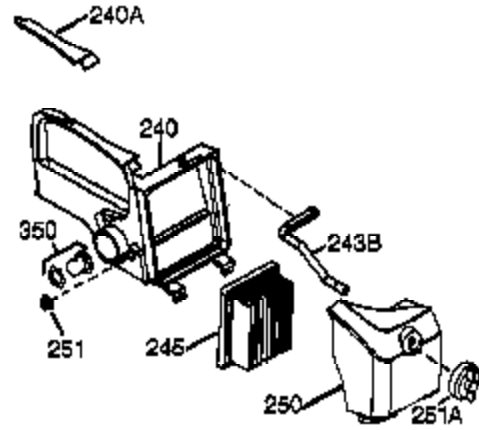

Engine Parts List #2

Ref #	Part Number	Qty	Description
151A	40016A	1	Intake Valve Seal
240A	37195	1	Air Cleaner Body Extension
240	36190	1	Air Cleaner Body (Incl.239,299 & 350)
243B	651041	1	Stud
245	36046	1	Air Cleaner Filter
250	36191	1	Air Cleaner Cover
251	650928	2	Lock Nut, 1/4-20
251A	650933	1	Wing Nut
263A	36133	1	Starter Grill
287	650926	4	Screw, 8-32 x 21/64"
350	36045A	1	Primer
390	590739	1	Rewind Starter (NOTE: This engine could have been built with 590702 starter).