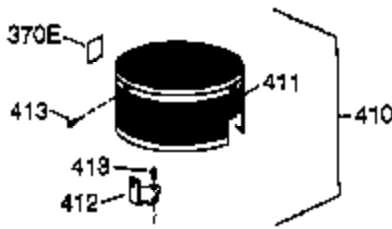

Engine Parts List #2

Ref #	Part Number	Qty	Description
151A	40016A	1	Intake Valve Seal
206	610973	1	Terminal
240	36190	1	Air Cleaner Body
243B	651041	1	Air Cleaner Stud
245	36046	1	Air Cleaner Filter
250	36191	1	Air Cleaner Cover
251A	650933	1	Wing Nut, 1/4-20
251	650928	2	Lock Nut 1/4-20
260A	36188	1	Blower Housing
263A	37170	1	Starter Grill
287	650926	2	Screw, 8-32 x 21/64"
347	650898A	1	Screw, 10-32 x 27/32"
350	36045A	1	Primer
390	590739	1	Rewind Starter (NOTE: This engine could have been built with 590702 starter).