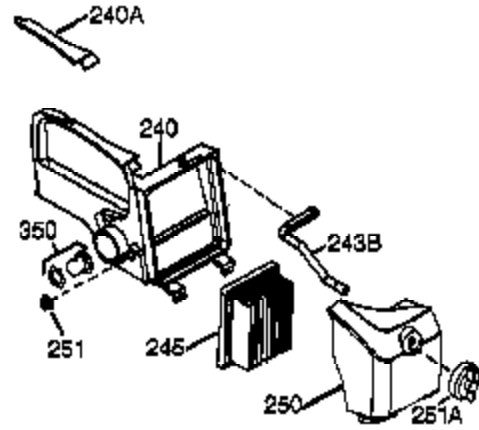

Engine Parts List #2

Ref #	Part Number	Qty	Description
151A	40016A	1	Intake Valve Seal
206	610973	1	Terminal
240	36190	1	Air Cleaner Body
243B	651041	1	Air Cleaner Stud
245	36046	1	Air Cleaner Filter
250	36191	1	Air Cleaner Cover
251A	650933	1	Wing Nut, 1/4-20
251	650928	2	Lock Nut 1/4-20
260A	36188	1	Blower Housing
263A	37170	1	Starter Grill
287	650926	2	Screw, 8-32 x 21/64"
347	650898A	1	Screw, 10-32 x 27/32"
350	36045A	1	Primer
390	590739	1	Rewind Starter (NOTE: This engine could have been built with 590702 starter).