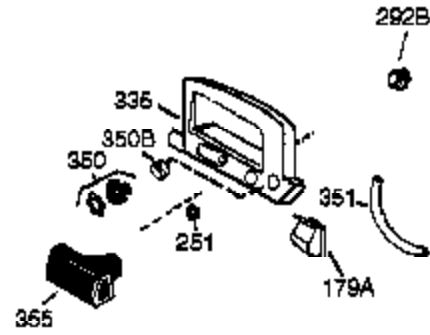

Engine Parts List #2

Ref #	Part Number	Qty	Description
151A	40016A	1	Intake Valve Seal
206	610973	1	Terminal
240	36190	1	Air Cleaner Body
243B	651041	1	Air Cleaner Stud
245	36046	1	Air Cleaner Filter
250	36191	1	Air Cleaner Cover
251A	650933	1	Wing Nut, 1/4-20
251	650928	2	Lock Nut 1/4-20
260A	36188	1	Blower Housing
263A	37170	1	Starter Grill
287	650926	2	Screw, 8-32 x 21/64"
347	650898A	1	Screw, 10-32 x 27/32"
350	36045A	1	Primer
390	590739	1	Rewind Starter (NOTE: This engine could have been built with 590702 starter).