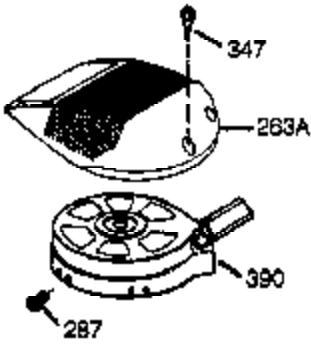

Engine Parts List #2

Ref #	Part Number	Qty	Description
151A	40016A	1	Intake Valve Seal
206	610973	1	Terminal
240	36190	1	Air Cleaner Body
243B	651041	1	Air Cleaner Stud
245	36046	1	Air Cleaner Filter
250	36191	1	Air Cleaner Cover
251A	650933	1	Wing Nut, 1/4-20
251	650928	2	Lock Nut 1/4-20
260A	36188	1	Blower Housing
263A	37170	1	Starter Grill
287	650926	2	Screw, 8-32 x 21/64"
347	650898A	1	Screw, 10-32 x 27/32"
350	36045A	1	Primer
390	590739	1	Rewind Starter (NOTE: This engine could have been built with 590702 starter).