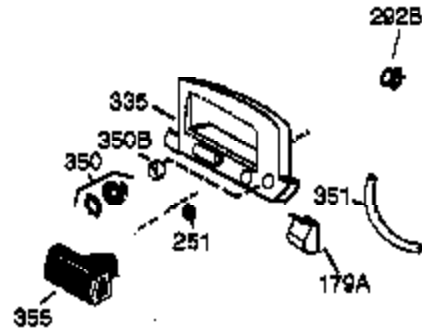

Ref #	Part Number	Qty	Description
420	730225A	1	4 Cycle Oil, SAE 30 (Quart)

Engine Parts List #2

Ref #	Part Number	Qty	Description
240	36044B	1	Air Cleaner Body (Incl.239,299 & 350)
245	36046	1	Air Cleaner Filter
250	36047	1	Air Cleaner Cover
251	650928	2	Lock Nut 1/4-20
287	650926	2	Screw, 8-32 x 21/64"
350	36045A	1	Primer
355	590701	1	Starter Handle
390	590737	1	Rewind Starter (NOTE: This engine could have been built with 590694 starter).