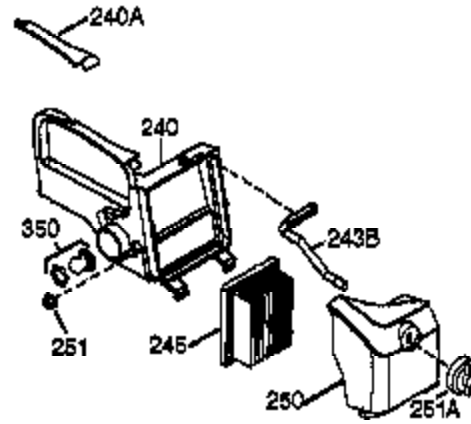

Ref #	Part Number	Qty	Description
420	730225A	1	4 Cycle Oil, SAE 30 (Quart)

Engine Parts List #2

Ref #	Part Number	Qty	Description
240	36044B	1	Air Cleaner Body (Incl.239,299 & 350)
245	36046	1	Air Cleaner Filter
250	36047	1	Air Cleaner Cover
251	650928	2	Lock Nut 1/4-20
287	650926	2	Screw, 8-32 x 21/64"
350	36045A	1	Primer
355	590701	1	Starter Handle
390	590737	1	Rewind Starter (NOTE: This engine could have been built with 590694 starter).