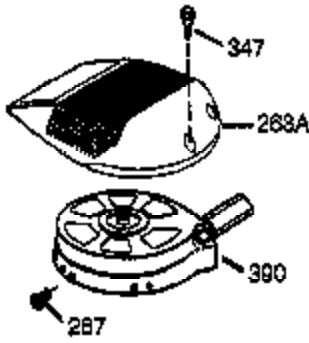

Ref #	Part Number	Qty	Description
420	730225A	1	4 Cycle Oil, SAE 30 (Quart)

Engine Parts List #2

Ref #	Part Number	Qty	Description
240	36044B	1	Air Cleaner Body (Incl.239,299 & 350)
245	36046	1	Air Cleaner Filter
250	36047	1	Air Cleaner Cover
251	650928	2	Lock Nut 1/4-20
287	650926	2	Screw, 8-32 x 21/64"
350	36045A	1	Primer
355	590701	1	Starter Handle
390	590737	1	Rewind Starter (NOTE: This engine could have been built with 590694 starter).