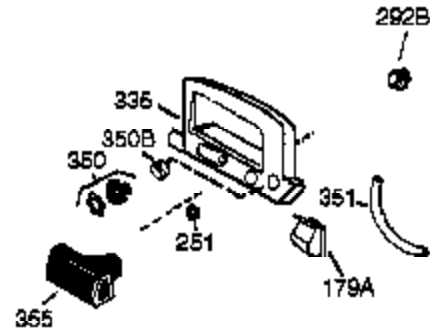

Ref #	Part Number	Qty	Description
151A	40016A	1	Intake Valve Seal
240A	37195	1	Air Cleaner Body Extension
240	36190	1	Air Cleaner Body (Incl.239,299 & 350)
243B	651041	1	Stud
245	36046	1	Air Cleaner Filter
250	36191	1	Air Cleaner Cover
251	650928	2	Lock Nut, 1/4-20
251A	650933	1	Wing Nut
263A	36133	1	Starter Grill
287	650926	4	Screw, 8-32 x 21/64"
350	36045A	1	Primer
390	590739	1	Rewind Starter (NOTE: This engine could have been built with 590702 starter).