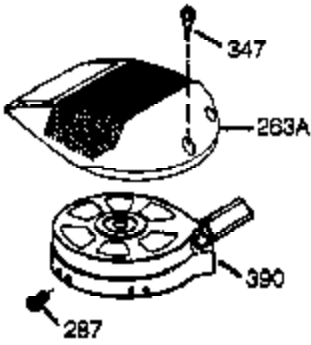

Ref #	Part Number	Qty	Description
151A	40016A	1	Intake Valve Seal
240A	37195	1	Air Cleaner Body Extension
240	36190	1	Air Cleaner Body (Incl.239,299 & 350)
243B	651041	1	Stud
245	36046	1	Air Cleaner Filter
250	36191	1	Air Cleaner Cover
251	650928	2	Lock Nut, 1/4-20
251A	650933	1	Wing Nut
263A	36133	1	Starter Grill
287	650926	4	Screw, 8-32 x 21/64"
350	36045A	1	Primer
390	590739	1	Rewind Starter (NOTE: This engine could have been built with 590702 starter).