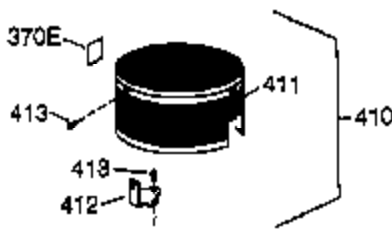

Engine Parts List #2

Ref #	Part Number	Qty	Description
151A	40016A	1	Intake Valve Seal
240A	37195	1	Air Cleaner Body Extension
240	36190	1	Air Cleaner Body (Incl. 239 & 350)
243B	651041	1	Air Cleaner Stud
245	36046	1	Air Cleaner Filter
250	36191	1	Air Cleaner Cover
251	650928	2	Lock Nut, 1/4-20
251A	650933	1	Wing Nut, 1/4-20
263A	36133	2	Starter Grill
287	650926	4	Screw, 8-32 x 21/64"
350	36045A	1	Primer
390	590739	1	Rewind Starter (NOTE: This engine could have been built with 590702 starter).