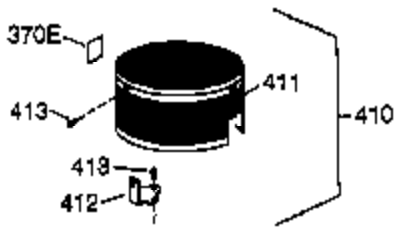

Engine Parts List #2

Ref #	Part Number	Qty	Description
151A	40016A	1	Intake Valve Seal
240A	37195	1	Air Cleaner Body Extension
240	36190	1	Air Cleaner Body (Incl. 239 & 350)
243B	651041	1	Air Cleaner Stud
245	36046	1	Air Cleaner Filter
250	36191	1	Air Cleaner Cover
251	650928	2	Lock Nut, 1/4-20
251A	650933	1	Wing Nut, 1/4-20
263A	36133	2	Starter Grill
287	650926	4	Screw, 8-32 x 21/64"
350	36045A	1	Primer
390	590739	1	Rewind Starter (NOTE: This engine could have been built with 590702 starter).