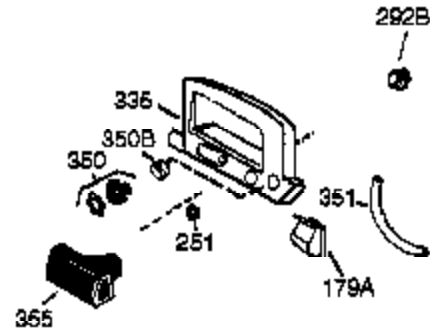

Engine Parts List #2

Ref #	Part Number	Qty	Description
151A	40016A	1	Intake Valve Seal
240A	37195	1	Air Cleaner Body Extension
240	36190	1	Air Cleaner Body (Incl. 239 & 350)
243B	651041	1	Air Cleaner Stud
245	36046	1	Air Cleaner Filter
250	36191	1	Air Cleaner Cover
251	650928	2	Lock Nut, 1/4-20
251A	650933	1	Wing Nut, 1/4-20
263A	36133	2	Starter Grill
287	650926	4	Screw, 8-32 x 21/64"
350	36045A	1	Primer
390	590739	1	Rewind Starter (NOTE: This engine could have been built with 590702 starter).