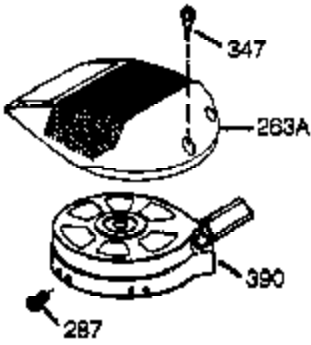

Engine Parts List #2

Ref #	Part Number	Qty	Description
151A	40016A	1	Intake Valve Seal
240A	37195	1	Air Cleaner Body Extension
240	36190	1	Air Cleaner Body (Incl. 239 & 350)
243B	651041	1	Air Cleaner Stud
245	36046	1	Air Cleaner Filter
250	36191	1	Air Cleaner Cover
251	650928	2	Lock Nut, 1/4-20
251A	650933	1	Wing Nut, 1/4-20
263A	36133	2	Starter Grill
287	650926	4	Screw, 8-32 x 21/64"
350	36045A	1	Primer
390	590739	1	Rewind Starter (NOTE: This engine could have been built with 590702 starter).