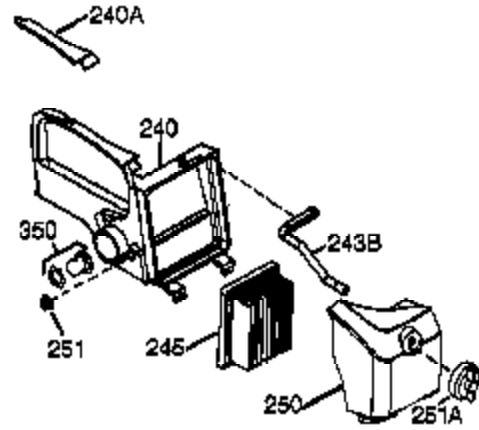

Engine Parts List #2

Ref #	Part Number	Qty	Description
151A	40016A	1	Intake Valve Seal
240A	37195	1	Air Cleaner Body Extension
240	36190	1	Air Cleaner Body (Incl. 239 & 350)
243B	651041	1	Air Cleaner Stud
245	36046	1	Air Cleaner Filter
250	36191	1	Air Cleaner Cover
251	650928	2	Lock Nut, 1/4-20
251A	650933	1	Wing Nut, 1/4-20
263A	36133	2	Starter Grill
287	650926	4	Screw, 8-32 x 21/64"
350	36045A	1	Primer
390	590739	1	Rewind Starter (NOTE: This engine could have been built with 590702 starter).