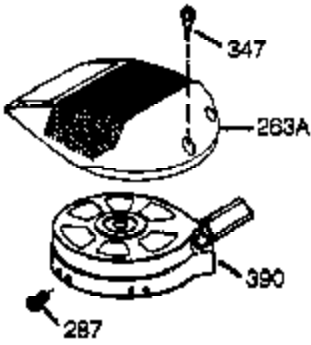

Engine Parts List #2

Ref #	Part Number	Qty	Description
151A	40016A	1	Intake Valve Seal
206	610973	1	Terminal
240	36190	1	Air Cleaner Body (Incl.239,299 & 350)
240A	37195	1	Air Cleaner Body Extension
243B	651041	1	Stud
245	36046	1	Air Cleaner Filter
250	36191	1	Air Cleaner Cover
251	650928	2	Lock Nut, 1/4-20
251A	650933	1	Wing Nut
263A	36133	1	Starter Grill
287	650926	4	Screw, 8-32 x 21/64"
350	36045A	1	Primer
390	590739	1	Rewind Starter (NOTE: This engine could have been built with 590702 starter).