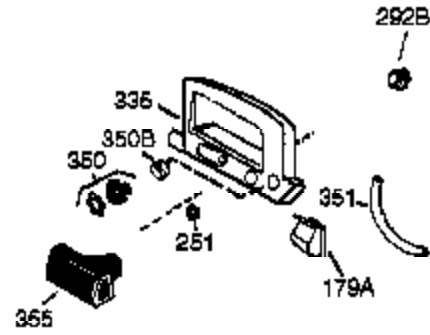

Engine Parts List #2

Ref #	Part Number	Qty	Description
151A	40016A	1	Intake Valve Seal
206	610973	1	Terminal
240	36190	1	Air Cleaner Body (Incl.239,299 & 350)
240A	37195	1	Air Cleaner Body Extension
243B	651041	1	Stud
245	36046	1	Air Cleaner Filter
250	36191	1	Air Cleaner Cover
251	650928	2	Lock Nut, 1/4-20
251A	650933	1	Wing Nut
263A	36133	1	Starter Grill
287	650926	4	Screw, 8-32 x 21/64"
350	36045A	1	Primer
390	590739	1	Rewind Starter (NOTE: This engine could have been built with 590702 starter).