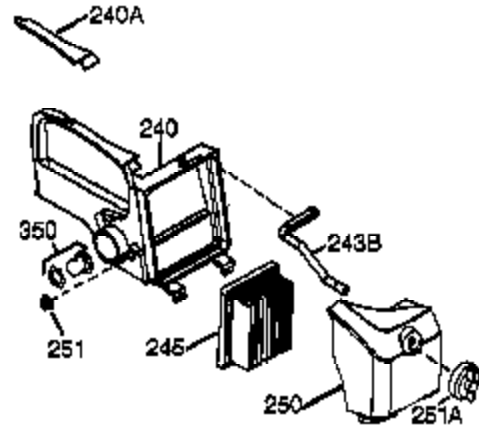

Engine Parts List #2

Ref #	Part Number	Qty	Description
151A	40016A	1	Intake Valve Seal
206	610973	1	Terminal
240	36190	1	Air Cleaner Body (Incl.239,299 & 350)
240A	37195	1	Air Cleaner Body Extension
243B	651041	1	Stud
245	36046	1	Air Cleaner Filter
250	36191	1	Air Cleaner Cover
251	650928	2	Lock Nut, 1/4-20
251A	650933	1	Wing Nut
263A	36133	1	Starter Grill
287	650926	4	Screw, 8-32 x 21/64"
350	36045A	1	Primer
390	590739	1	Rewind Starter (NOTE: This engine could have been built with 590702 starter).