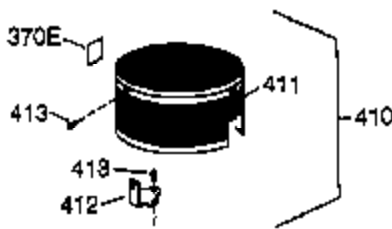

Engine Parts List #2

Ref #	Part Number	Qty	Description
151A	40016A	1	Intake Valve Seal
206	610973	1	Terminal
240	36190	1	Air Cleaner Body (Incl.239,299 & 350)
240A	37195	1	Air Cleaner Body Extension
243B	651041	1	Stud
245	36046	1	Air Cleaner Filter
250	36191	1	Air Cleaner Cover
251	650928	2	Lock Nut, 1/4-20
251A	650933	1	Wing Nut
263A	36133	1	Starter Grill
287	650926	4	Screw, 8-32 x 21/64"
350	36045A	1	Primer
390	590739	1	Rewind Starter (NOTE: This engine could have been built with 590702 starter).