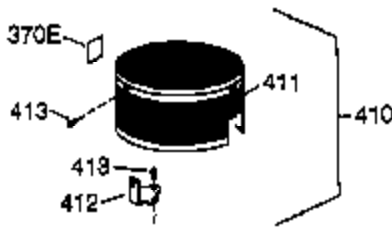

Engine Parts List #2

Ref #	Part Number	Qty	Description
151A	40016A	1	Intake Valve Seal
206	610973	1	Terminal
240	36190	1	Air Cleaner Body (Incl.239,299 & 350)
240A	37195	1	Air Cleaner Body Extension
243B	651041	1	Stud
245	36046	1	Air Cleaner Filter
250	36191	1	Air Cleaner Cover
251	650928	2	Lock Nut, 1/4-20
251A	650933	1	Wing Nut
263A	36133	1	Starter Grill
287	650926	4	Screw, 8-32 x 21/64"
350	36045A	1	Primer
390	590739	1	Rewind Starter (NOTE: This engine could have been built with 590702 starter).