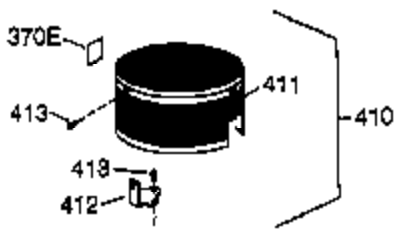

Engine Parts List #2

Ref #	Part Number	Qty	Description
151A	40016A	1	Intake Valve Seal
240	36190	1	Air Cleaner Body (Incl.239,299 & 350)
243B	651041	1	Stud
245	36046	1	Air Cleaner Filter
250	36191	1	Air Cleaner Cover
251	650928	2	Lock Nut, 1/4-20
251A	650933	1	Wing Nut
260A	36188	1	Blower Housing
263A	37170	1	Starter Grill
287	650926	2	Screw, 8-32 x 21/64"
347	650898A	1	Screw, 10-32 x 27/32"
350	36045A	1	Primer
390	590739	1	Rewind Starter (NOTE: This engine could have been built with 590702 starter).