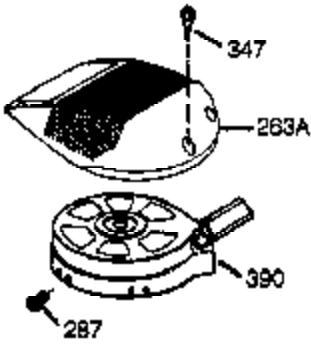

Engine Parts List #2

Ref #	Part Number	Qty	Description
151A	40016A	1	Intake Valve Seal
240	36190	1	Air Cleaner Body (Incl.239,299 & 350)
243B	651041	1	Stud
245	36046	1	Air Cleaner Filter
250	36191	1	Air Cleaner Cover
251	650928	2	Lock Nut, 1/4-20
251A	650933	1	Wing Nut
260A	36188	1	Blower Housing
263A	37170	1	Starter Grill
287	650926	2	Screw, 8-32 x 21/64"
347	650898A	1	Screw, 10-32 x 27/32"
350	36045A	1	Primer
390	590739	1	Rewind Starter (NOTE: This engine could have been built with 590702 starter).