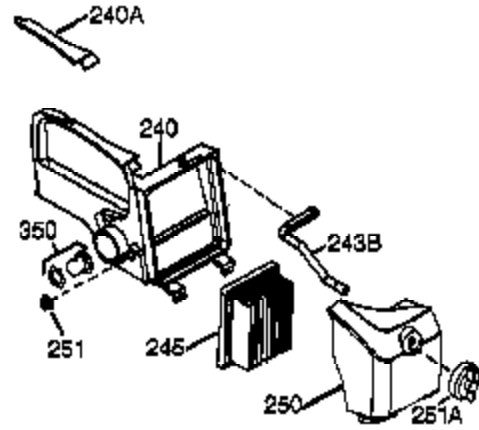

Engine Parts List #2

Ref #	Part Number	Qty	Description
151A	40016A	1	Intake Valve Seal
240	36190	1	Air Cleaner Body (Incl.239,299 & 350)
243B	651041	1	Stud
245	36046	1	Air Cleaner Filter
250	36191	1	Air Cleaner Cover
251	650928	2	Lock Nut, 1/4-20
251A	650933	1	Wing Nut
260A	36188	1	Blower Housing
263A	37170	1	Starter Grill
287	650926	2	Screw, 8-32 x 21/64"
347	650898A	1	Screw, 10-32 x 27/32"
350	36045A	1	Primer
390	590739	1	Rewind Starter (NOTE: This engine could have been built with 590702 starter).