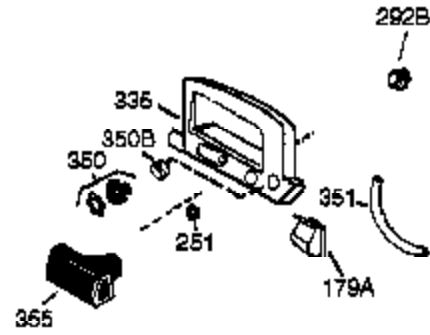

Engine Parts List #2

Ref #	Part Number	Qty	Description
151A	40016A	1	Intake Valve Seal
240	36190	1	Air Cleaner Body (Incl.239,299 & 350)
243B	651041	1	Stud
245	36046	1	Air Cleaner Filter
250	36191	1	Air Cleaner Cover
251	650928	2	Lock Nut, 1/4-20
251A	650933	1	Wing Nut
260A	36188	1	Blower Housing
263A	37170	1	Starter Grill
287	650926	2	Screw, 8-32 x 21/64"
347	650898A	1	Screw, 10-32 x 27/32"
350	36045A	1	Primer
390	590739	1	Rewind Starter (NOTE: This engine could have been built with 590702 starter).