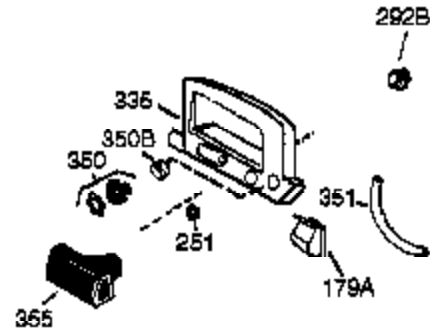

Engine Parts List #2

Ref #	Part Number	Qty	Description
151A	40016A	1	Intake Valve Seal
206	610973	1	Terminal
240	36190	1	Air Cleaner Body (Incl.239,299 & 350)
243B	651041	1	Stud
245	36046	1	Air Cleaner Filter
250	36191	1	Air Cleaner Cover
251A	650933	1	Wing Nut
251	650928	2	Lock Nut, 1/4-20
260A	36188	1	Blower Housing
263A	37170	1	Starter Grill
287	650926	2	Screw, 8-32 x 21/64"
347	650898A	1	Screw, 10-32 x 27/32"
350	36045A	1	Primer
390	590739	1	Rewind Starter (NOTE: This engine could have been built with 590702 starter).