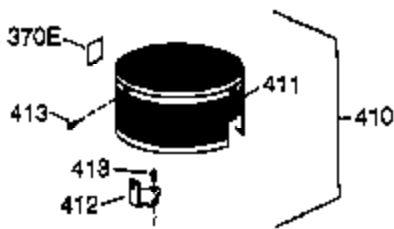

Engine Parts List #2

Ref #	Part Number	Qty	Description
151A	40016A	1	Intake Valve Seal
206	610973	1	Terminal
240	36190	1	Air Cleaner Body (Incl.239,299 & 350)
243B	651041	1	Stud
245	36046	1	Air Cleaner Filter
250	36191	1	Air Cleaner Cover
251A	650933	1	Wing Nut
251	650928	2	Lock Nut, 1/4-20
260A	36188	1	Blower Housing
263A	37170	1	Starter Grill
287	650926	2	Screw, 8-32 x 21/64"
347	650898A	1	Screw, 10-32 x 27/32"
350	36045A	1	Primer
390	590739	1	Rewind Starter (NOTE: This engine could have been built with 590702 starter).