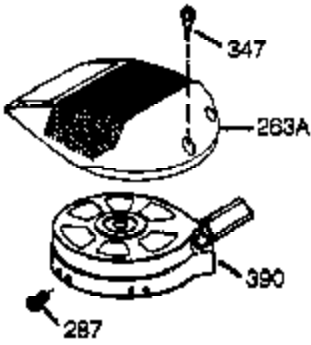

Engine Parts List #2

Ref #	Part Number	Qty	Description
151A	40016A	1	Intake Valve Seal
206	610973	1	Terminal
240	36190	1	Air Cleaner Body (Incl.239,299 & 350)
243B	651041	1	Stud
245	36046	1	Air Cleaner Filter
250	36191	1	Air Cleaner Cover
251A	650933	1	Wing Nut
251	650928	2	Lock Nut, 1/4-20
260A	36188	1	Blower Housing
263A	37170	1	Starter Grill
287	650926	2	Screw, 8-32 x 21/64"
347	650898A	1	Screw, 10-32 x 27/32"
350	36045A	1	Primer
390	590739	1	Rewind Starter (NOTE: This engine could have been built with 590702 starter).