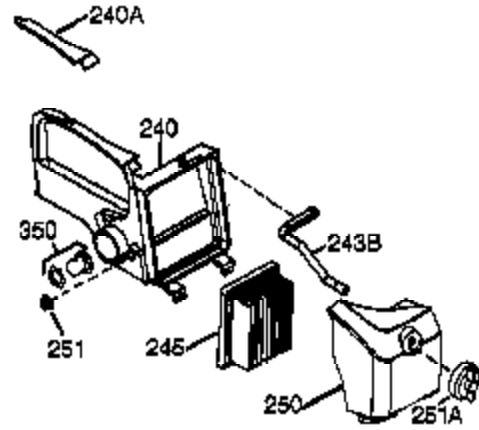

Engine Parts List #2

Ref #	Part Number	Qty	Description
151A	40016A	1	Intake Valve Seal
206	610973	1	Terminal
240	36190	1	Air Cleaner Body (Incl.239,299 & 350)
243B	651041	1	Stud
245	36046	1	Air Cleaner Filter
250	36191	1	Air Cleaner Cover
251A	650933	1	Wing Nut
251	650928	2	Lock Nut, 1/4-20
260A	36188	1	Blower Housing
263A	37170	1	Starter Grill
287	650926	2	Screw, 8-32 x 21/64"
347	650898A	1	Screw, 10-32 x 27/32"
350	36045A	1	Primer
390	590739	1	Rewind Starter (NOTE: This engine could have been built with 590702 starter).