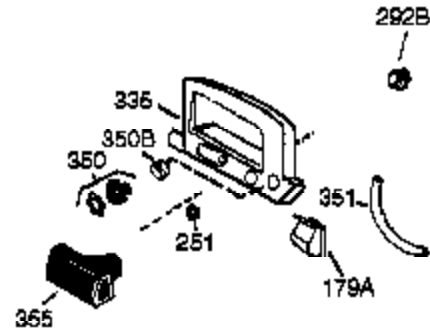

Engine Parts List #2

Ref #	Part Number	Qty	Description
151A	40016A	1	Intake Valve Seal
240	36190	1	Air Cleaner Body (Incl. 239 & 350)
243B	651041	1	Air Cleaner Stud
245	36046	1	Air Cleaner Filter
250	36191	1	Air Cleaner Cover
251	650928	2	Lock Nut, 1/4-20
251A	650933	1	Wing Nut, 1/4-20
260A	36188	1	Blower Housing
263A	37170	2	Starter Grill
287	650926	4	Screw, 8-32 x 21/64"
347	650898A	1	Shroud Mtg Screw 10-32 X 27 X 32"
350	36045A	1	Primer
390	590739	1	Rewind Starter (NOTE: This engine could have been built with 590702 starter).