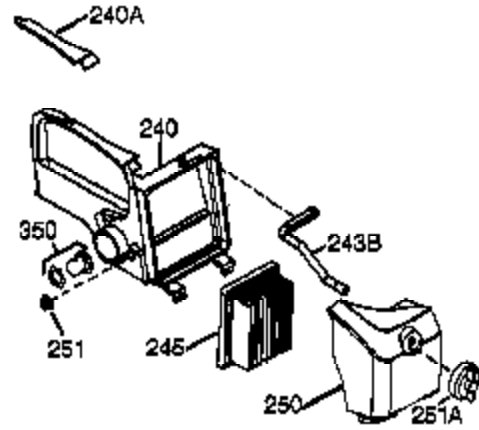

Engine Parts List #2

Ref #	Part Number	Qty	Description
151A	40016A	1	Intake Valve Seal
240	36190	1	Air Cleaner Body (Incl. 239 & 350)
243B	651041	1	Air Cleaner Stud
245	36046	1	Air Cleaner Filter
250	36191	1	Air Cleaner Cover
251	650928	2	Lock Nut, 1/4-20
251A	650933	1	Wing Nut, 1/4-20
260A	36188	1	Blower Housing
263A	37170	2	Starter Grill
287	650926	4	Screw, 8-32 x 21/64"
347	650898A	1	Shroud Mtg Screw 10-32 X 27 X 32"
350	36045A	1	Primer
390	590739	1	Rewind Starter (NOTE: This engine could have been built with 590702 starter).