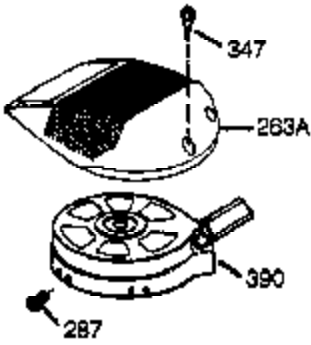

Engine Parts List #2

Ref #	Part Number	Qty	Description
151A	40016A	1	Intake Valve Seal
240	36190	1	Air Cleaner Body (Incl. 239 & 350)
243B	651041	1	Air Cleaner Stud
245	36046	1	Air Cleaner Filter
250	36191	1	Air Cleaner Cover
251	650928	2	Lock Nut, 1/4-20
251A	650933	1	Wing Nut, 1/4-20
260A	36188	1	Blower Housing
263A	37170	2	Starter Grill
287	650926	4	Screw, 8-32 x 21/64"
347	650898A	1	Shroud Mtg Screw 10-32 X 27 X 32"
350	36045A	1	Primer
390	590739	1	Rewind Starter (NOTE: This engine could have been built with 590702 starter).