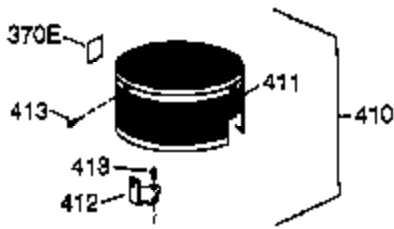

Engine Parts List #2

Ref #	Part Number	Qty	Description
151A	40016A	1	Intake Valve Seal
240	36190	1	Air Cleaner Body (Incl. 239 & 350)
243B	651041	1	Air Cleaner Stud
245	36046	1	Air Cleaner Filter
250	36191	1	Air Cleaner Cover
251	650928	2	Lock Nut, 1/4-20
251A	650933	1	Wing Nut, 1/4-20
260A	36188	1	Blower Housing
263A	37170	2	Starter Grill
287	650926	4	Screw, 8-32 x 21/64"
347	650898A	1	Shroud Mtg Screw 10-32 X 27 X 32"
350	36045A	1	Primer
390	590739	1	Rewind Starter (NOTE: This engine could have been built with 590702 starter).