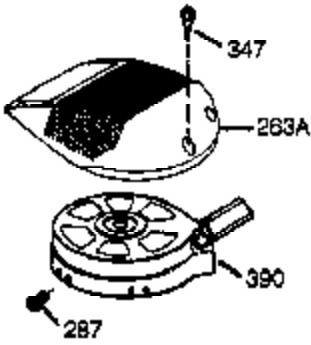

Ref #	Part Number	Qty	Description
151A	40016A	1	Intake Valve Seal
240	36044B	1	Air Cleaner Body (Incl. 239,299 & 350)
245	36046	1	Air Cleaner Filter
250	36047	1	Air Cleaner Cover
251	650928	2	Lock Nut 1/4-20
287	650926	3	Screw, 8-32 x 21/64"
350	36045A	1	Primer
390	590732	1	Rewind Starter (NOTE: This engine could have been built with 590738 starter).