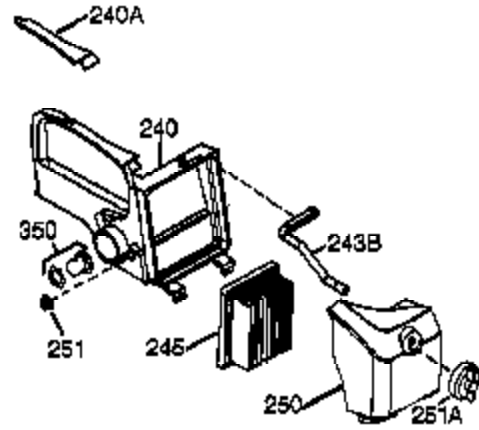

Ref #	Part Number	Qty	Description
151A	40016A	1	Intake Valve Seal
240	36044B	1	Air Cleaner Body (Incl. 239,299 & 350)
245	36046	1	Air Cleaner Filter
250	36047	1	Air Cleaner Cover
251	650928	2	Lock Nut 1/4-20
287	650926	3	Screw, 8-32 x 21/64"
350	36045A	1	Primer
390	590732	1	Rewind Starter (NOTE: This engine could have been built with 590738 starter).