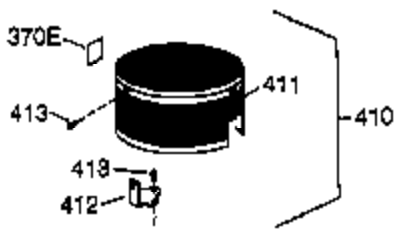

Engine Parts List #2

Ref #	Part Number	Qty	Description
151A	40016A	1	Intake Valve Seal
206	610973	1	Terminal
240	36190	1	Air Cleaner Body
243B	651041	1	Air Cleaner Stud
245	36046	1	Air Cleaner Filter
250	36191	1	Air Cleaner Cover
251	650928	2	Lock Nut 1/4-20
251A	650933	1	Wing Nut, 1/4-20
263A	37170	1	Starter Grill
287	650926	2	Screw, 8-32 x 21/64"
347	650898A	1	Screw, 10-32 x 27/32"
350	36045A	1	Primer
390	590739	1	Rewind Starter (NOTE: This engine could have been built with 590702 starter).