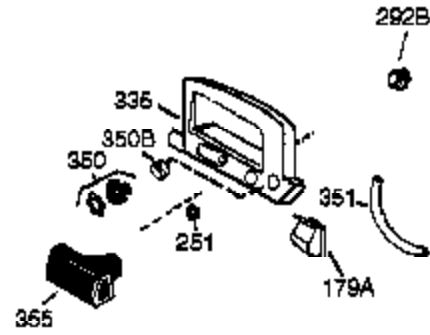

Engine Parts List #2

Ref #	Part Number	Qty	Description
151A	40016A	1	Intake Valve Seal
206	610973	1	Terminal
240	36190	1	Air Cleaner Body
243B	651041	1	Air Cleaner Stud
245	36046	1	Air Cleaner Filter
250	36191	1	Air Cleaner Cover
251	650928	2	Lock Nut 1/4-20
251A	650933	1	Wing Nut, 1/4-20
263A	37170	1	Starter Grill
287	650926	2	Screw, 8-32 x 21/64"
347	650898A	1	Screw, 10-32 x 27/32"
350	36045A	1	Primer
390	590739	1	Rewind Starter (NOTE: This engine could have been built with 590702 starter).