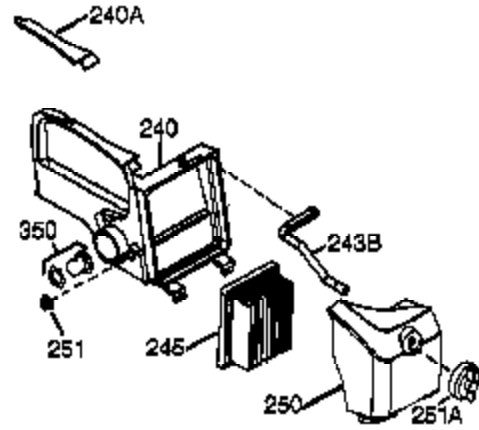

Engine Parts List #2

Ref #	Part Number	Qty	Description
151A	40016A	1	Intake Valve Seal
206	610973	1	Terminal
240	36190	1	Air Cleaner Body
243B	651041	1	Air Cleaner Stud
245	36046	1	Air Cleaner Filter
250	36191	1	Air Cleaner Cover
251	650928	2	Lock Nut 1/4-20
251A	650933	1	Wing Nut, 1/4-20
263A	37170	1	Starter Grill
287	650926	2	Screw, 8-32 x 21/64"
347	650898A	1	Screw, 10-32 x 27/32"
350	36045A	1	Primer
390	590739	1	Rewind Starter (NOTE: This engine could have been built with 590702 starter).