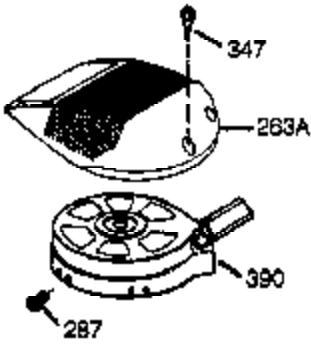

Engine Parts List #2

Ref #	Part Number	Qty	Description
151A	40016A	1	Intake Valve Seal
206	610973	1	Terminal
240	36190	1	Air Cleaner Body
243B	651041	1	Air Cleaner Stud
245	36046	1	Air Cleaner Filter
250	36191	1	Air Cleaner Cover
251	650928	2	Lock Nut 1/4-20
251A	650933	1	Wing Nut, 1/4-20
263A	37170	1	Starter Grill
287	650926	2	Screw, 8-32 x 21/64"
347	650898A	1	Screw, 10-32 x 27/32"
350	36045A	1	Primer
390	590739	1	Rewind Starter (NOTE: This engine could have been built with 590702 starter).