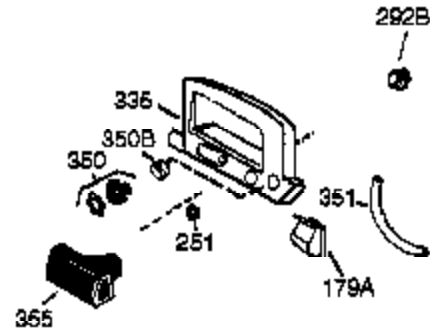

Engine Parts List #2

Ref #	Part Number	Qty	Description
151A	40016A	1	Intake Valve Seal
206	610973	1	Terminal Ass'y.
240	36044B	1	Air Cleaner Body (Incl.239,299 & 350)
245	36046	1	Air Cleaner Filter
250	36047	1	Air Cleaner Cover
251	650928	2	Lock Nut, 1/4-20
287	650926	2	Screw, 8-32 x 21/64"
350	36045A	1	Primer Bulb (Red)
390	590732	1	Rewind Starter (NOTE: This engine could have been built with 590738 starter).