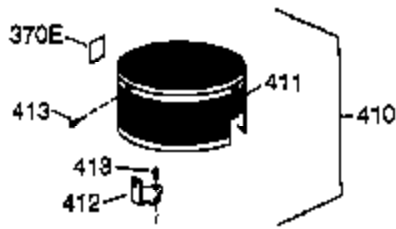

Engine Parts List #2

Ref #	Part Number	Qty	Description
151A	40016A	1	Intake Valve Seal
206	610973	1	Terminal Ass'y.
240	36044B	1	Air Cleaner Body (Incl.239,299 & 350)
245	36046	1	Air Cleaner Filter
250	36047	1	Air Cleaner Cover
251	650928	2	Lock Nut, 1/4-20
287	650926	2	Screw, 8-32 x 21/64"
350	36045A	1	Primer Bulb (Red)
390	590732	1	Rewind Starter (NOTE: This engine could have been built with 590738 starter).