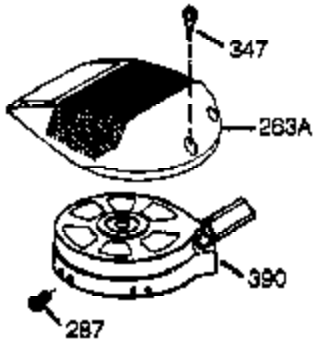

Engine Parts List #2

Ref #	Part Number	Qty	Description
151A	40016A	1	Intake Valve Seal
206	610973	1	Terminal Ass'y.
240	36044B	1	Air Cleaner Body (Incl.239,299 & 350)
245	36046	1	Air Cleaner Filter
250	36047	1	Air Cleaner Cover
251	650928	2	Lock Nut, 1/4-20
287	650926	2	Screw, 8-32 x 21/64"
350	36045A	1	Primer Bulb (Red)
390	590732	1	Rewind Starter (NOTE: This engine could have been built with 590738 starter).