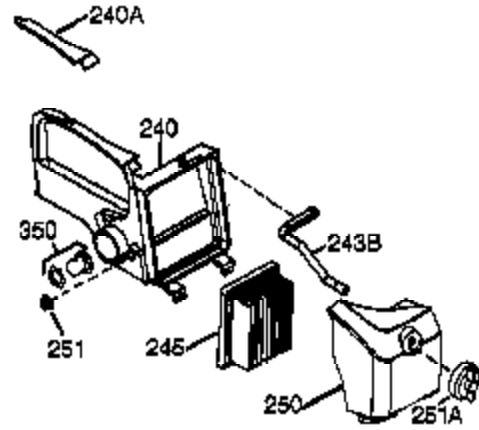

Engine Parts List #2

Ref #	Part Number	Qty	Description
151A	40016A	1	Intake Valve Seal
206	610973	1	Terminal Ass'y.
240	36044B	1	Air Cleaner Body (Incl.239,299 & 350)
245	36046	1	Air Cleaner Filter
250	36047	1	Air Cleaner Cover
251	650928	2	Lock Nut, 1/4-20
287	650926	2	Screw, 8-32 x 21/64"
350	36045A	1	Primer Bulb (Red)
390	590732	1	Rewind Starter (NOTE: This engine could have been built with 590738 starter).