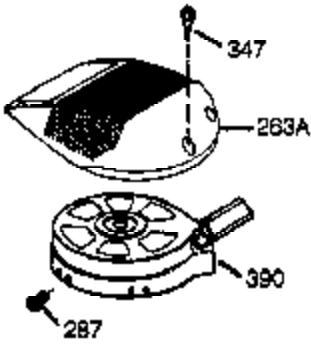

Ref #	Part Number	Qty	Description
151A	40016A	1	Intake Valve Seal
206	610973	1	Terminal Ass'y.
240	36044B	1	Air Cleaner Body (Incl. 239,299A,326, 350)
245	36046	1	Air Cleaner Filter
250	36047	1	Air Cleaner Cover
251	650928	2	Lock Nut 1/4-20
287	650926	2	Screw, 8-32 x 21/64"
350	36045	1	Primer
390	590737	1	Rewind Starter (NOTE: This engine could have been built with 590694 starter).