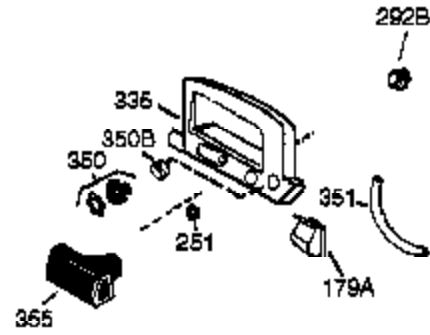

Ref #	Part Number	Qty	Description
151A	40016A	1	Intake Valve Seal
206	610973	1	Terminal Ass'y.
240	36044B	1	Air Cleaner Body (Incl. 239,299A,326, 350)
245	36046	1	Air Cleaner Filter
250	36047	1	Air Cleaner Cover
251	650928	2	Lock Nut 1/4-20
287	650926	2	Screw, 8-32 x 21/64"
350	36045	1	Primer
390	590737	1	Rewind Starter (NOTE: This engine could have been built with 590694 starter).