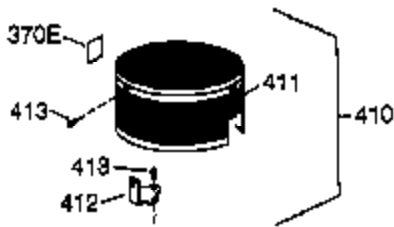

Ref #	Part Number	Qty	Description
151A	40016A	1	Intake Valve Seal
206	610973	1	Terminal Ass'y.
240	36044B	1	Air Cleaner Body (Incl. 239,299A,326, 350)
245	36046	1	Air Cleaner Filter
250	36047	1	Air Cleaner Cover
251	650928	2	Lock Nut 1/4-20
287	650926	2	Screw, 8-32 x 21/64"
350	36045	1	Primer
390	590737	1	Rewind Starter (NOTE: This engine could have been built with 590694 starter).