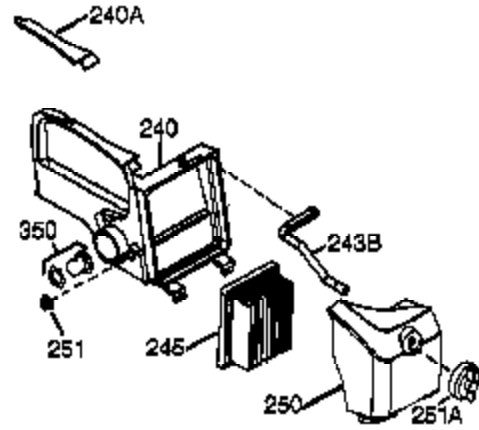

Ref #	Part Number	Qty	Description
151A	40016A	1	Intake Valve Seal
206	610973	1	Terminal Ass'y.
240	36044B	1	Air Cleaner Body (Incl. 239,299A,326, 350)
245	36046	1	Air Cleaner Filter
250	36047	1	Air Cleaner Cover
251	650928	2	Lock Nut 1/4-20
287	650926	2	Screw, 8-32 x 21/64"
350	36045	1	Primer
390	590737	1	Rewind Starter (NOTE: This engine could have been built with 590694 starter).