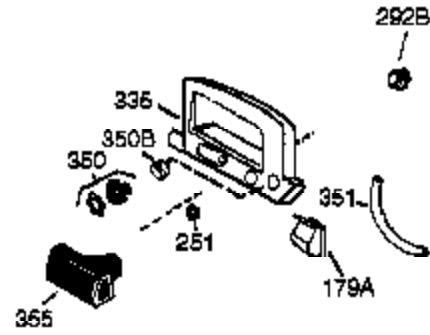

Ref #	Part Number	Qty	Description
151A	40016A	1	Intake Valve Seal
240A	37195	1	Air Cleaner Body Extension
240	36190	1	Air Cleaner Body (Incl. 239 & 350)
243B	651041	1	Air Cleaner Stud
245	36046	1	Air Cleaner Filter
250	36191	1	Air Cleaner Cover
251	650928	2	Lock Nut 1/4-20
251A	650933	1	Wing Nut, 1/4-20
263A	36133	1	Starter Grill
287	650926	4	Screw, 8-32 x 21/64"
350	36045A	1	Primer
390	590739	1	Rewind Starter (NOTE: This engine could have been built with 590702 starter).