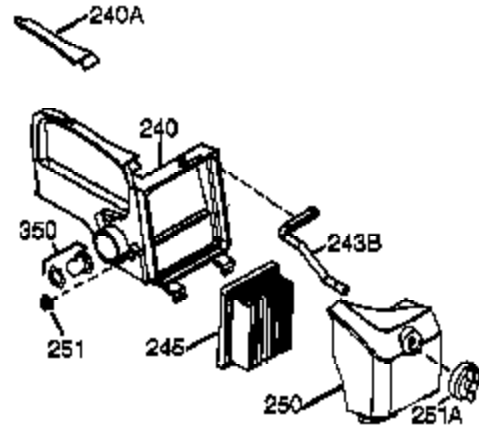

## Engine Parts List #1

Ref #	Part Number	Qty	Description
151A	40016A	1	Intake Valve Seal
151	31673	2	Lower Valve Spring Cap
169	27234A	1	* Valve Spring Box Gasket
172	32755	1	Valve Spring Box Cover
174	30200	2	Screw, 10-24 x 9/16"
177	650925A	2	Carburetor Mounting Stud
184	36183	2	* Carburetor Gasket
186	36009	1	Governor Link
187A	37148	1	Air Baffle
190	36013	1	Brake Lever Ass'y.
191A	36012	1	Brake Control Lever
192	36016	1	Brake Control Lever Link
193	36015	1	Brake Spring
194	36014	2	Retaining Ring
195	610973	1	Terminal Ass'y.
198	36017	1	Brake Control Lever Spring
199	36018	2	Brake Lever Bushing
202	36482	1	Compression Spring
203	31342	1	Compression Spring
204	651029	1	Screw, Torx T-10, 5-40 x 7/16"
205	651030	1	Screw, Torx T-10, 6-32 x 17/32"
239	36048	1	* Carburetor to Air Cleaner Gasket
240	36190	1	Air Cleaner Body (Incl. 239 & 350)
245	36046	1	Air Cleaner Filter
250	36191	1	Air Cleaner Cover
251	650928	2	Lock Nut 1/4-20
255	36193	1	Control Plate
256	650983	2	Screw, 8-32 x 1/2"
260	37194	1	Blower Housing
261	650737	1	Screw 1/4-20 x 1/2"
262	650737	4	Screw, 1/4-20 x 1/2"
275	36107A	1	Muffler
276	36043	1	Locking Plate
277	650927	2	Screw, 5/16-18 x 2-11/32"
279	650956	3	Screw 12-24 x 49/64"
280	36090	1	Heat Shield
285	34449A	1	Starter Cup
287	650926	4	Screw, 8-32 x 21/64"
290	34357	1	Fuel Line
292	26460	2	Fuel Line Clamp
300	36130	1	Fuel Tank (Incl. 301)
301	36246	1	Fuel Cap
305	36063	1	Oil Fill Tube
307	35499	1	"O" Ring
308	36040	1	Fill Tube Clip
310	36064	1	Dipstick
346A	28763	2	Screw, 10-32 x 35/64"
350	36045A	1	Primer
370C	37318	1	Primer Decal (3X)
370A	36261	1	Lubrication Decal
380	640020A	1	Carburetor (Incl. 184,187A & 239)
390	590739	1	Rewind Starter (NOTE: This engine could have been built with 590702 starter).
400	36062D		* Gasket Set (Incl. items marked PK in notes). Incl. part #'s 27234A (1), 28833 (1), 36005A (1), 36032A (1), 36061 (1), 37136 (1), 696088 (1)
420	730225A	1	4 Cycle Oil, SAE 30 (Quart)