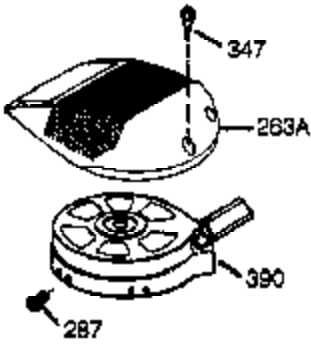

Ref #	Part Number	Qty	Description
151A	40016A	1	Intake Valve Seal
240A	37195	1	Air Cleaner Body Extension
240	36190	1	Air Cleaner Body (Incl. 239 & 350)
243B	651041	1	Air Cleaner Stud
245	36046	1	Air Cleaner Filter
250	36191	1	Air Cleaner Cover
251	650928	2	Lock Nut 1/4-20
251A	650933	1	Wing Nut, 1/4-20
263A	36133	1	Starter Grill
287	650926	4	Screw, 8-32 x 21/64"
350	36045A	1	Primer
390	590739	1	Rewind Starter (NOTE: This engine could have been built with 590702 starter).