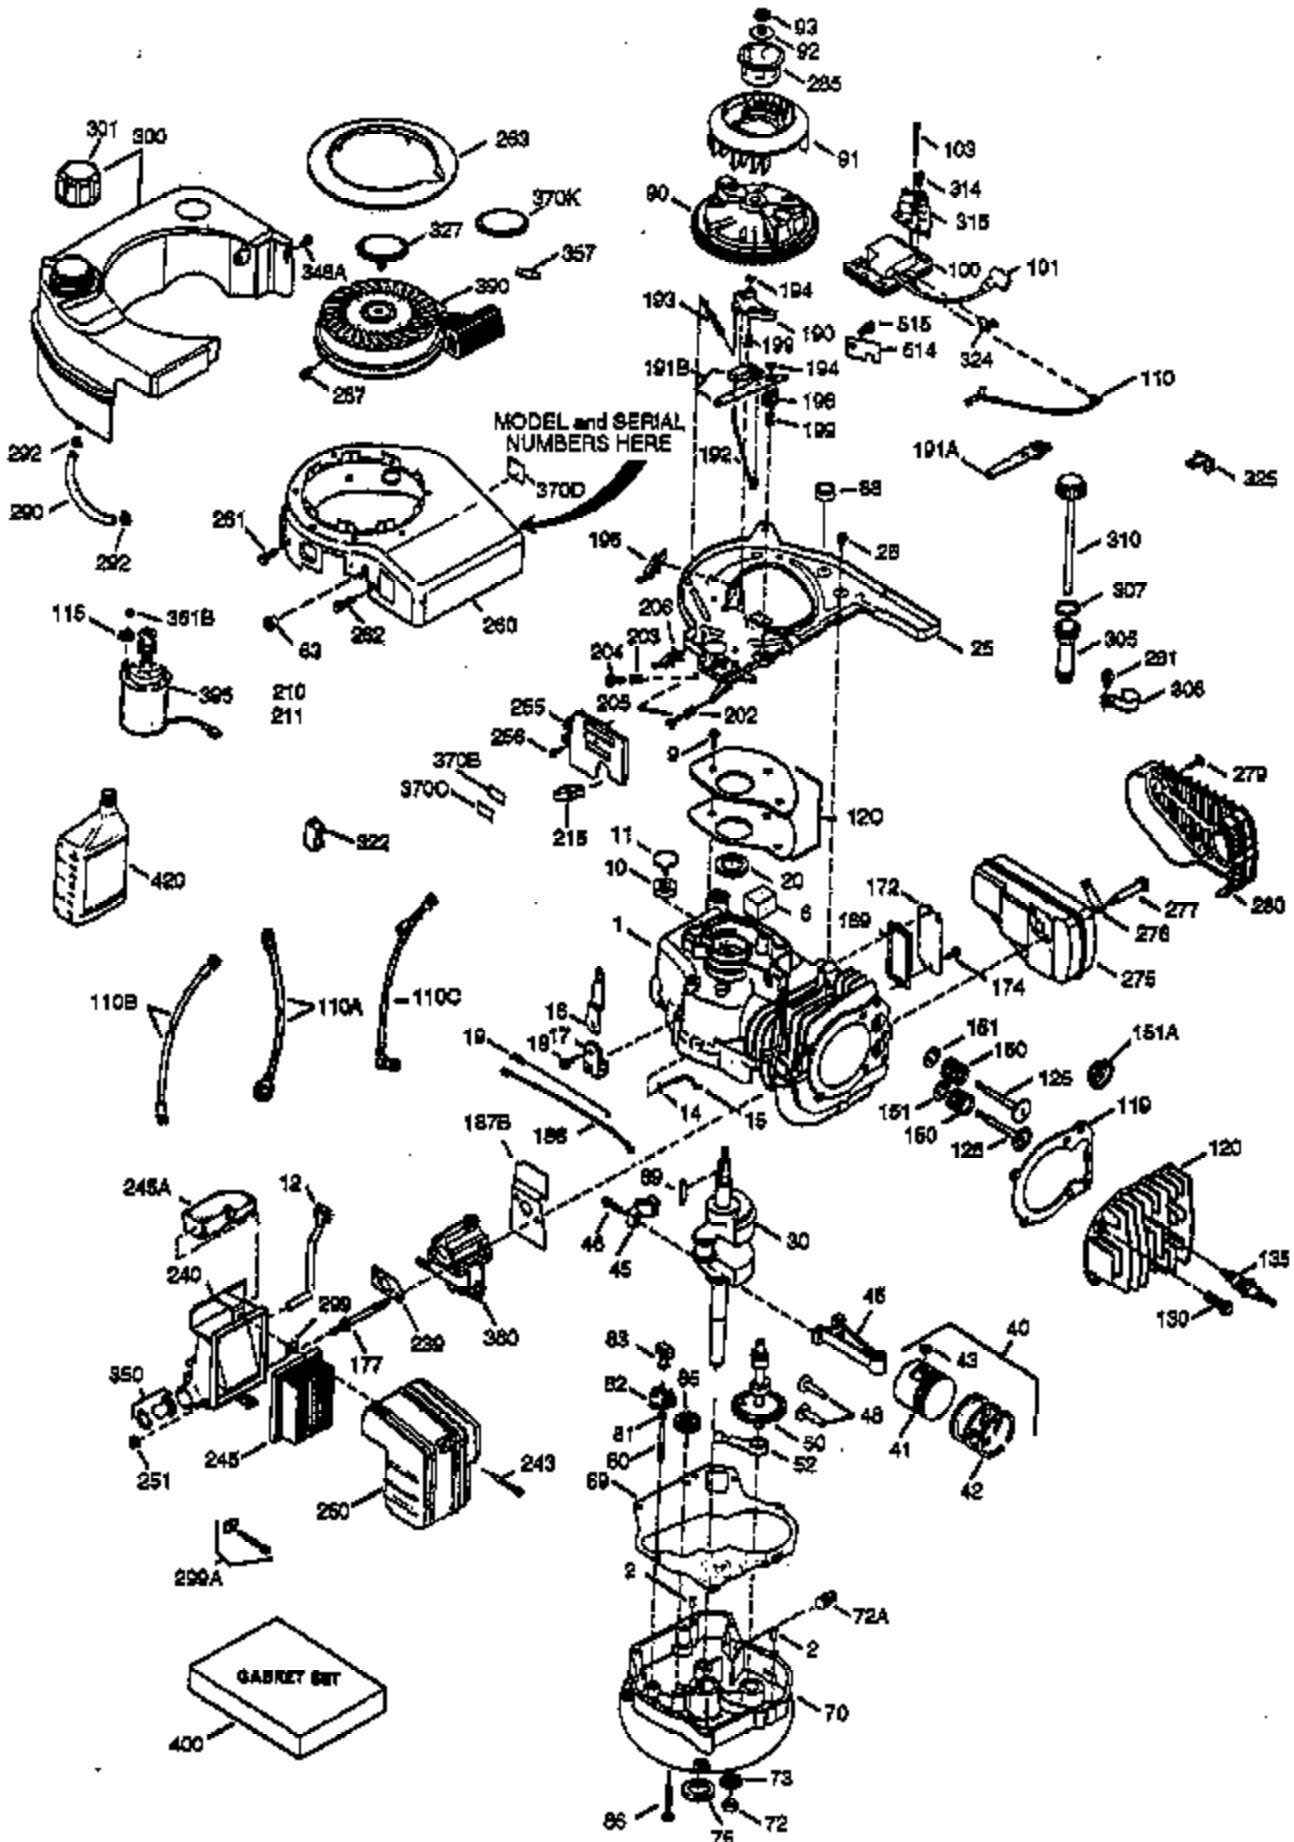

ILLUSTRATION SHOWS TYPICAL PARTS ONLY. ORDER BY PART NUMBER. PARTS NOT LISTED ARE SUPPLIED BY OEM.

Engine Parts List #1

Ref #	Part Number	Qty	Description
1	36177	1	Cylinder (Incl. 2,10,12,20 & 125)
2	27652	2	Dowel Pin
6	36059	1	Breather Element
9	590568	3	Screw, 10-24 x 3/4"
10	36002	1	Breather Body
11	36003A	1	Check Valve
12C	36005A	1	* Breather Ass'y.
12	32447	1	Breather Tube
14	28277	1	Washer
15	36006	1	Governor Rod
16	36008	1	Governor Lever
17	31335	1	Governor Lever Clamp
18	651018	1	Screw, Torx T-10, 8-32 x 19/64"
19	36082	1	Extension Spring
20	36010	1	Oil Seal
25	36128	1	Blower Housing Baffle (Incl. 195)
26	650802	3	Screw, 1/4-20 x 5/8"
30	36181	1	Crankshaft
40	36073	1	Piston, Pin & Ring Set (Std.)
40	36074	1	Piston, Pin & Ring Set (.010" OS)
40	36075	1	Piston, Pin & Ring Set (.020" OS)
41	36070	1	Piston & Pin Ass'y. (Std.) (Incl. 43)
41	36071	1	Piston & Pin Ass'y. (.010" OS) (Incl. 43)
41	36072	1	Piston & Pin Ass'y. (.020" OS) (Incl. 43)
42	36076	1	Ring Set (Std.)
42	36077	1	Ring Set (.010" OS)
42	36078	1	Ring Set (.020" OS)
43	20381	2	Piston Pin Retaining Ring
45	36023A	1	Connecting Rod Ass'y. (Incl. 46)
46	32610A	2	Connecting Rod Bolt
48	36030	2	Valve Lifter
50	36031A	1	Camshaft (MCR)
52	29914	1	Oil Pump Ass'y.
69	36032A	1	* Mounting Flange Gasket
70	36194A	1	Mounting Flange (Incl. 72 thru 85)
72	36083	1	Oil Drain Plug
75	36010	1	Oil Seal
80	30574A	1	Governor Shaft
81	30590A	1	Washer
82	30591	1	Governor Gear Ass'y. (Incl. 81)
83	36057	1	Governor Spool
85	36034	1	Idle Gear
86	650924	7	Screw, 1/4-20 x 1-9/16"
89	611154	1	Flywheel Key
90	611155	1	Flywheel
91	611156	1	Flywheel Fan
92	650815	1	Belleville Washer
93	650816	1	Flywheel Nut
100	34443B	1	Solid State Ignition
101	610118	1	Spark Plug Cover
103	651007	2	Screw, Torx T-15, 10-24 x 15/16"
110	36230	1	Ground Wire
119	36061	1	* Cylinder Head Gasket
120	36187	1	Cylinder Head
125	36471	1	Exhaust Valve (Std.) (Incl. 151)
125	36472	1	Exhaust Valve (1/32" OS) (Incl. 151)
126	29314B	1	Intake Valve (Std.) (Incl. 151)
126	29315C	1	Intake Valve (1/32" OS) (Incl. 151)