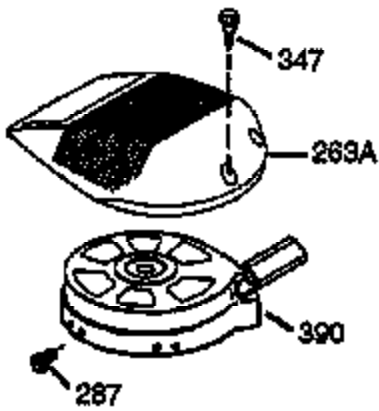

ILLUSTRATION SHOWS TYPICAL PARTS ONLY. ORDER BY PART NUMBER. PARTS NOT LISTED ARE SUPPLIED BY OEM.

Ref #	Part Number	Qty	Description
152	37075	1	"O"-Ring
179A	36141	1	Wire Clip
184	36183	2	Carburetor Gasket
187A	36182	1	Air Baffle
251	650928	2	Lock Nut 1/4-20
263A	36133	1	Starter Grill
287	650926	4	Screw, 8-32 x 21/64"
350B	632647	1	Primer Bulb Filter
350	632694A	1	Primer Ass'y.
351	36143	1	Primer Line
355	36136	1	Starter Handle
370A	36261	1	Lubrication Decal
390	590739	1	Rewind Starter (NOTE: This engine could have been built with 590702 starter).
416	36085	1	Saprk Arrestor Kit (Incl. 417)(Optional)
417	650760	1	Screw, 8-32 x 3/8" (Optional)