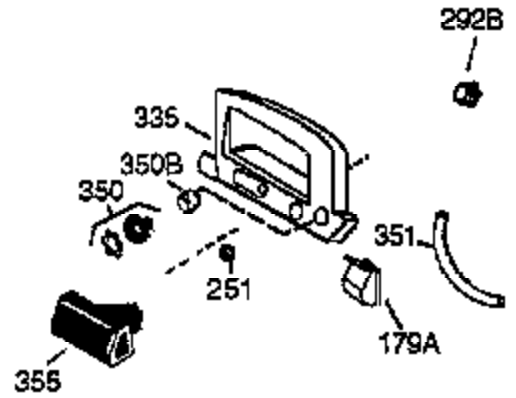

ILLUSTRATION SHOWS TYPICAL PARTS ONLY. ORDER BY PART NUMBER. PARTS NOT LISTED ARE SUPPLIED BY OEM.

Ref #	Part Number	Qty	Description
152	37075	1	"O"-Ring
179A	36141	1	Wire Clip
184	36183	2	Carburetor Gasket
187A	36182	1	Air Baffle
251	650928	2	Lock Nut 1/4-20
263A	36133	1	Starter Grill
287	650926	4	Screw, 8-32 x 21/64"
350B	632647	1	Primer Bulb Filter
350	632694A	1	Primer Ass'y.
351	36143	1	Primer Line
355	36136	1	Starter Handle
370A	36261	1	Lubrication Decal
390	590739	1	Rewind Starter (NOTE: This engine could have been built with 590702 starter).
416	36085	1	Saprk Arrestor Kit (Incl. 417)(Optional)
417	650760	1	Screw, 8-32 x 3/8" (Optional)