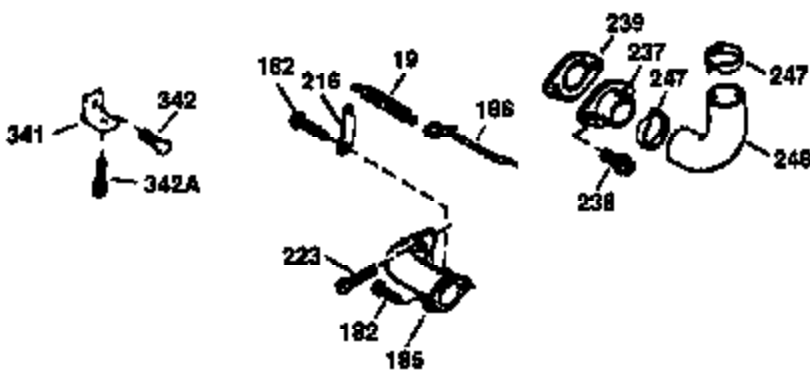

ILLUSTRATION SHOWS TYPICAL PARTS ONLY. ORDER BY PART NUMBER. PARTS NOT LISTED ARE SUPPLIED BY OEM.

VIEW 2 OF 3

Ref #	Part Number	Qty	Description
19	31361	1	Extension Spring
69	35261	1	* Mounting Flange Gasket
70	34311D	1	Mounting Flange (Incl. 72 thru 83)
72	36083	1	Oil Drain Plug
75	27897	1	Oil Seal
86	650488	6	Screw, 1/4-20 x 1-1/4"
182	6201	2	Screw, 1/4-28 x 7/8"
185	31384A	1	Intake Pipe (Incl. 224)
186	34337	1	Governor Link
223	650451	2	Screw, 1/4-20 x 1"
238	650932	2	Screw, 10-32 x 49/64"
239	34338	1	* Air Cleaner Gasket
245	35066	1	Air Cleaner Filter
250	35986	1	Air Cleaner Cover
263	36214	1	Trim Ring
287	650926	2	Screw, 8-32 x 21/64"
300	35586	1	Fuel Tank (Incl. 292 & 301)
301	35355	1	Fuel Cap
390	590686	1	Rewind Starter