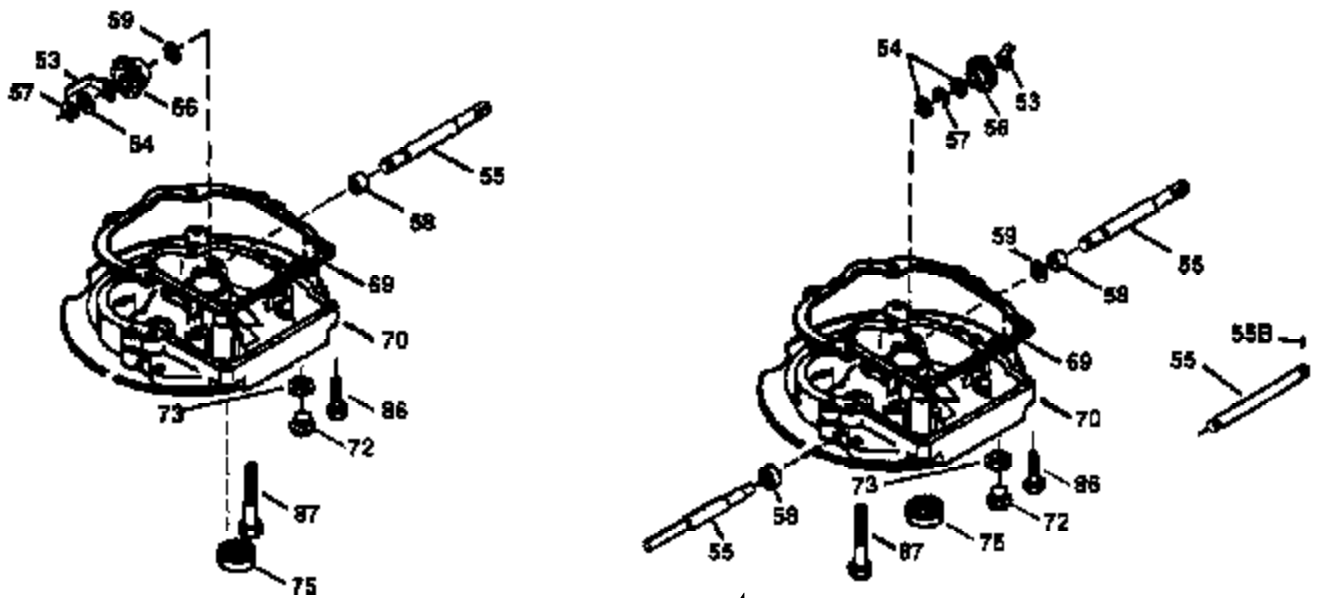

ILLUSTRATION SHOWS TYPICAL PARTS ONLY. ORDER BY PART NUMBER. PARTS NOT LISTED ARE SUPPLIED BY OEM.

VIEW 2 OF 3

Ref #	Part Number	Qty	Description
19	31361	1	Extension Spring
69	35261	1	* Mounting Flange Gasket
70	34311D	1	Mounting Flange (Incl. 72 thru 83)
72	36083	1	Oil Drain Plug
75	27897	1	Oil Seal
86	650488	6	Screw, 1/4-20 x 1-1/4"
182	6201	2	Screw, 1/4-28 x 7/8"
185	31384A	1	Intake Pipe (Incl. 224)
186	34337	1	Governor Link
223	650451	2	Screw, 1/4-20 x 1"
238	650932	2	Screw, 10-32 x 49/64"
239	34338	1	* Air Cleaner Gasket
245	35066	1	Air Cleaner Filter
250	35986	1	Air Cleaner Cover
263	36214	1	Trim Ring
287	650926	2	Screw, 8-32 x 21/64"
300	35586	1	Fuel Tank (Incl. 292 & 301)
301	35355	1	Fuel Cap
390	590686	1	Rewind Starter