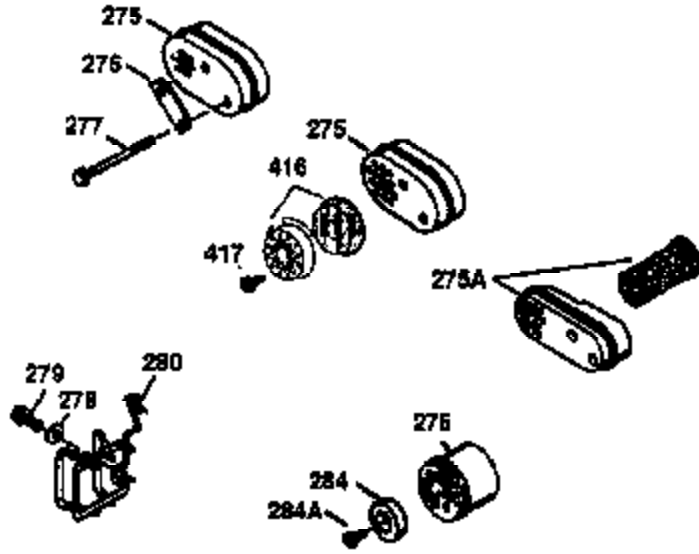

ILLUSTRATION SHOWS TYPICAL PARTS ONLY. ORDER BY PART NUMBER. PARTS NOT LISTED ARE SUPPLIED BY OEM.

VIEW 3 OF 3

Ref #	Part Number	Qty	Description
90	611112	1	Flywheel
238	650932	2	Screw, 10-32 x 49/64"
239	34338	1	* Air Cleaner Gasket
241	35797	1	Air Cleaner Collar
245	35066	1	Air Cleaner Filter
250	35986	1	Air Cleaner Cover
275A	391020	1	Spark Arrestor Muffler (Optional) (In cl. 277)
275	35603A	1	Muffler (Incl. 277)
276	33753	1	Locking Plate
277	650795	2	Screw, 1/4-20 x 2-1/4"