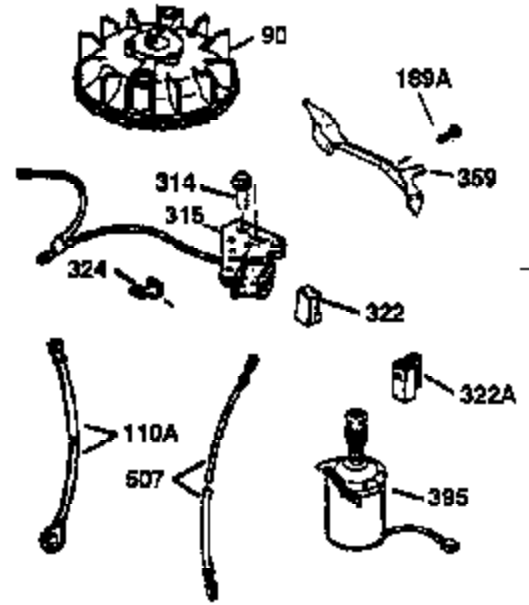

ILLUSTRATION SHOWS TYPICAL PARTS ONLY. ORDER BY PART NUMBER. PARTS NOT LISTED ARE SUPPLIED BY OEM.

VIEW 3 OF 3

Ref #	Part Number	Qty	Description
90	611112	1	Flywheel
238	650932	2	Screw, 10-32 x 49/64"
239	34338	1	* Air Cleaner Gasket
241	35797	1	Air Cleaner Collar
245	35066	1	Air Cleaner Filter
250	35986	1	Air Cleaner Cover
275	34613A	1	Muffler
276	33753	1	Locking Plate
277	650795	2	Screw, 1/4-20 x 2-1/4"