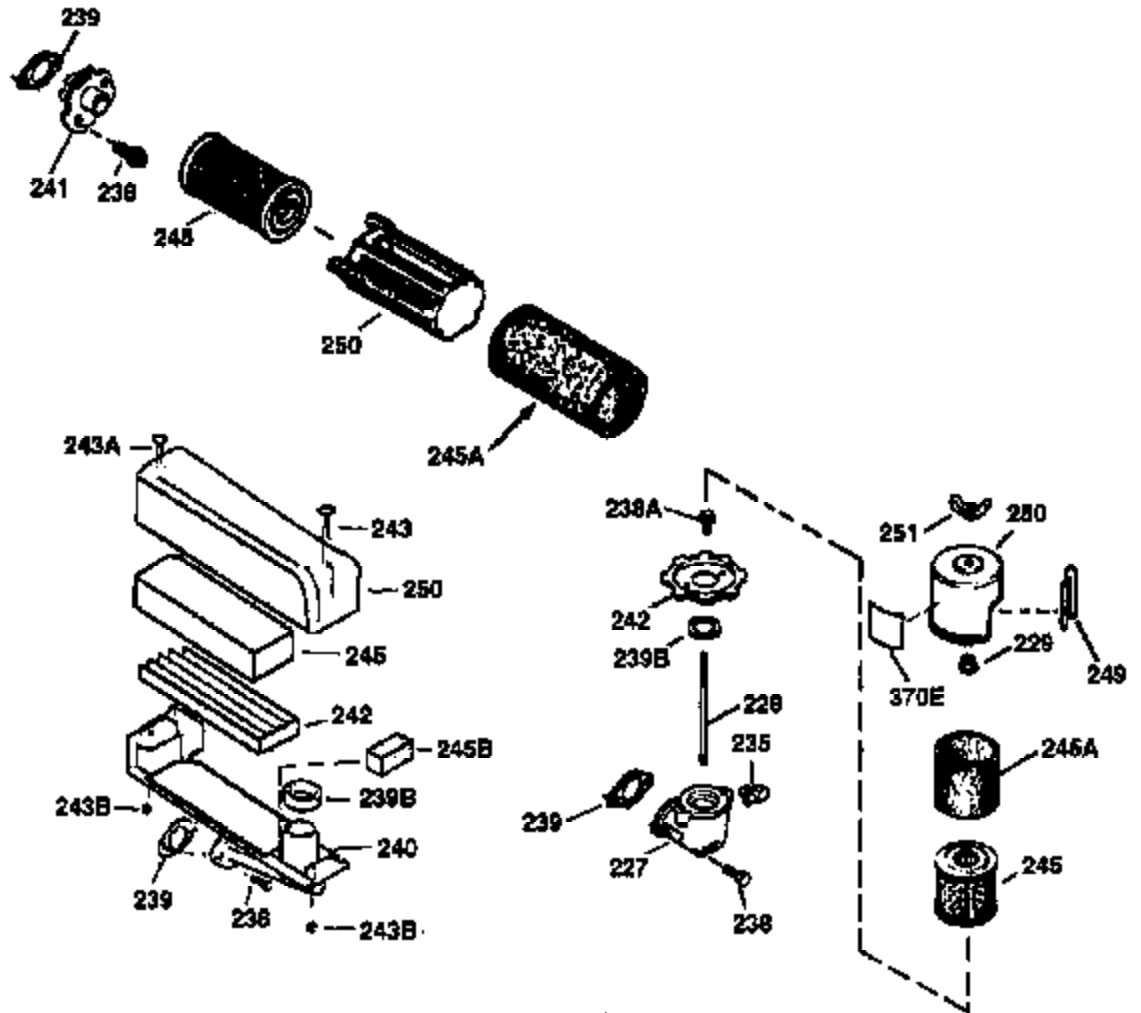

ILLUSTRATION SHOWS TYPICAL PARTS ONLY. ORDER BY PART NUMBER. PARTS NOT LISTED ARE SUPPLIED BY OEM.

VIEW 3 OF 3

Ref #	Part Number	Qty	Description
90	611112	1	Flywheel
238	650932	2	Screw, 10-32 x 49/64"
239	34338	1	* Air Cleaner Gasket
241	35797	1	Air Cleaner Collar
245	35066	1	Air Cleaner Filter
250	35986	1	Air Cleaner Cover
275	34613A	1	Muffler
276	33753	1	Locking Plate
277	650795	2	Screw, 1/4-20 x 2-1/4"