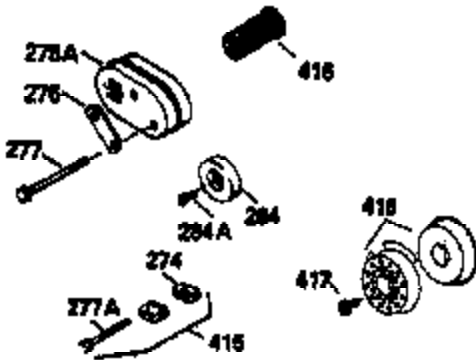

VIEW 3 OF 3

Ref #	Part Number	Qty	Description
19	31386		Spring, Governor
69	35261		* Gasket, Mounting flange
71	34837		Bushing, Flange
104	34836		Bushing, Cylinder
118	730194		Rope Guide Kit (Use as required)
167	650688		Screw, 10-32 x 1" (Drilled thru)
168	32924		Spring, Speed adjusting screw
182	6201		Screw, 1/4-28 x 7/8"
185	33004A		Pipe, Intake (Incl. 224)
186	34337		Link, Governor spring
189A	650837		Screw, 10-32 x 1/4"
201	33150		Bracket, Over-ride
206	610973		Terminal (Use as required)
209	30200		Screw, 10-24 x 9/16"
223	650451		Screw, 1/4-20 x 1"
225	35043		Tube, Carburetor
227	35917		Elbow Assy., Air cleaner (Incl. 243)
228	650826		Stud, threaded both ends, 1/4-20 x 6. 20
229	650825		Nut & Lockwasher, 1/4-20
232			Pop Rivet (1/8" dia.) (Purchase local ly)
233	34699		Bracket, Air cleaner
235	35533		Fitting, Air cleaner elbow
239B	34698A		Gasket, Air cleaner bracket
239A	35815		Gasket, Air cleaner
243	650940		Screw, 10-32 x 3/4"
245E	34782		Filter, Air cleaner (Incl. 229)
246E	35435		Filter, Pre-air (Use as required)
246C	34783		Filter, Pre-air
250F	35535		Cover, Air cleaner
250G	35536		Seal, Air cleaner cover
251	650513		Nut, Wing, 1/4-20
260B	35564		Housing, Blower
274	26754A		* Gasket, Exhaust (Use as required)
275A	391019		Muffler
276	33753		Plate, Locking
277A	30063		Screw, Torx T-30, 1/4-20 x 1/2" (Use as req.)
277	650795		Screw, 1/4-20 x 2-1/4" (Use as requir ed)
277	650774		Screw, 1/4-20 x 2-3/8" (Use as requir ed)
277	792005		Screw, 1/4-20 x 2-1/2" (Use as requir ed)
287B	650884		Screw, 8-32 x 1/2"
330	34970		Wire Harness
361A	650841		Washer
361	650831		Screw, 1/4-20 x 15/32"
370J	34870		Decal, Instruction (Optional)
370H	34387		Decal, Instruction (Optional)
370E	34704		Decal, Air cleaner
390B	590635		Rewind Starter (Refer to Division 5, Section C, page 34 or Fiche 8A, Grid G-5 for breakdown)
410	730574		Debris Screen Kit(Incl.370H,411-413)(Opt.)
411	35596		Screen, Debris (Optional)
412	35597		Bracket, Debris screen (Optional)
413	650910		Screw, 8-32 x 1/4 (Optional)
415	730162		Muffler Adapter Kit(Incl.274,277)(Use as req)
425	730571		Starter Muff Kit (Incl.370J,426,427)(Opt.)
426	32203		Starter Air Cleaner (Optional)
427	32204		Starter Air Cleaner Bracket (Optional)
436	611006		Stator Plate Ass'y.(Incl.377,378,437, 442-448)