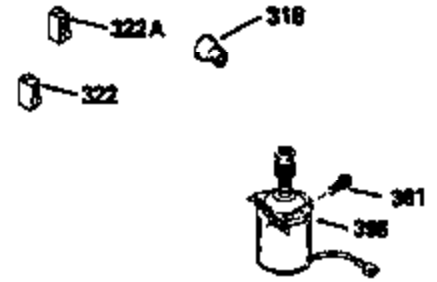

VIEW 3 OF 3

Ref #	Part Number	Qty	Description
19	31386		Spring, Governor
69	35261		* Gasket, Mounting flange
71	34837		Bushing, Flange
104	34836		Bushing, Cylinder
118	730194		Rope Guide Kit (Use as required)
167	650688		Screw, 10-32 x 1" (Drilled thru)
168	32924		Spring, Speed adjusting screw
182	6201		Screw, 1/4-28 x 7/8"
185	33004A		Pipe, Intake (Incl. 224)
186	34337		Link, Governor spring
189A	650837		Screw, 10-32 x 1/4"
201	33150		Bracket, Over-ride
206	610973		Terminal (Use as required)
209	30200		Screw, 10-24 x 9/16"
223	650451		Screw, 1/4-20 x 1"
225	35043		Tube, Carburetor
227	35917		Elbow Assy., Air cleaner (Incl. 243)
228	650826		Stud, threaded both ends, 1/4-20 x 6. 20
229	650825		Nut & Lockwasher, 1/4-20
232			Pop Rivet (1/8" dia.) (Purchase local ly)
233	34699		Bracket, Air cleaner
235	35533		Fitting, Air cleaner elbow
239B	34698A		Gasket, Air cleaner bracket
239A	35815		Gasket, Air cleaner
243	650940		Screw, 10-32 x 3/4"
245E	34782		Filter, Air cleaner (Incl. 229)
246E	35435		Filter, Pre-air (Use as required)
246C	34783		Filter, Pre-air
250F	35535		Cover, Air cleaner
250G	35536		Seal, Air cleaner cover
251	650513		Nut, Wing, 1/4-20
260B	35564		Housing, Blower
274	26754A		* Gasket, Exhaust (Use as required)
275A	391019		Muffler
276	33753		Plate, Locking
277A	30063		Screw, Torx T-30, 1/4-20 x 1/2" (Use as req.)
277	650795		Screw, 1/4-20 x 2-1/4" (Use as requir ed)
277	650774		Screw, 1/4-20 x 2-3/8" (Use as requir ed)
277	792005		Screw, 1/4-20 x 2-1/2" (Use as requir ed)
287B	650884		Screw, 8-32 x 1/2"
330	34970		Wire Harness
361A	650841		Washer
361	650831		Screw, 1/4-20 x 15/32"
370J	34870		Decal, Instruction (Optional)
370H	34387		Decal, Instruction (Optional)
370E	34704		Decal, Air cleaner
390B	590635		Rewind Starter (Refer to Division 5, Section C, page 34 or Fiche 8A, Grid G-5 for breakdown)
410	730574		Debris Screen Kit(Incl.370H,411-413)(Opt.)
411	35596		Screen, Debris (Optional)
412	35597		Bracket, Debris screen (Optional)
413	650910		Screw, 8-32 x 1/4 (Optional)
415	730162		Muffler Adapter Kit(Incl.274,277)(Use as req)
425	730571		Starter Muff Kit (Incl.370J,426,427)(Opt.)
426	32203		Starter Air Cleaner (Optional)
427	32204		Starter Air Cleaner Bracket (Optional)
436	611006		Stator Plate Ass'y.(Incl.377,378,437, 442-448)