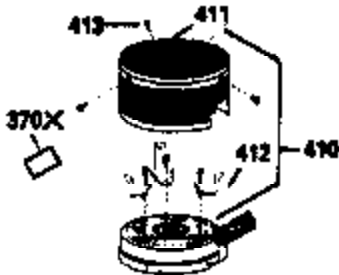

VIEW 3 OF 3

Ref #	Part Number	Qty	Description
19	31386		Spring, Governor
69	35261		* Gasket, Mounting flange
71	34837		Bushing, Flange
104	34836		Bushing, Cylinder
118	730194		Rope Guide Kit (Use as required)
167	650688		Screw, 10-32 x 1" (Drilled thru)
168	32924		Spring, Speed adjusting screw
182	6201		Screw, 1/4-28 x 7/8"
185	33004A		Pipe, Intake (Incl. 224)
186	34337		Link, Governor spring
189A	650837		Screw, 10-32 x 1/4"
201	33150		Bracket, Over-ride
206	610973		Terminal (Use as required)
209	30200		Screw, 10-24 x 9/16"
223	650451		Screw, 1/4-20 x 1"
225	35043		Tube, Carburetor
227	35917		Elbow Assy., Air cleaner (Incl. 243)
228	650826		Stud, threaded both ends, 1/4-20 x 6. 20
229	650825		Nut & Lockwasher, 1/4-20
232			Pop Rivet (1/8" dia.) (Purchase local ly)
233	34699		Bracket, Air cleaner
235	35533		Fitting, Air cleaner elbow
239B	34698A		Gasket, Air cleaner bracket
239A	35815		Gasket, Air cleaner
243	650940		Screw, 10-32 x 3/4"
245E	34782		Filter, Air cleaner (Incl. 229)
246E	35435		Filter, Pre-air (Use as required)
246C	34783		Filter, Pre-air
250F	35535		Cover, Air cleaner
250G	35536		Seal, Air cleaner cover
251	650513		Nut, Wing, 1/4-20
260B	35564		Housing, Blower
274	26754A		* Gasket, Exhaust (Use as required)
275A	391019		Muffler
276	33753		Plate, Locking
277A	30063		Screw, Torx T-30, 1/4-20 x 1/2" (Use as req.)
277	650795		Screw, 1/4-20 x 2-1/4" (Use as requir ed)
277	650774		Screw, 1/4-20 x 2-3/8" (Use as requir ed)
277	792005		Screw, 1/4-20 x 2-1/2" (Use as requir ed)
287B	650884		Screw, 8-32 x 1/2"
330	34970		Wire Harness
361A	650841		Washer
361	650831		Screw, 1/4-20 x 15/32"
370J	34870		Decal, Instruction (Optional)
370H	34387		Decal, Instruction (Optional)
370E	34704		Decal, Air cleaner
390B	590635		Rewind Starter (Refer to Division 5, Section C, page 34 or Fiche 8A, Grid G-5 for breakdown)
410	730574		Debris Screen Kit(Incl.370H,411-413)(Opt.)
411	35596		Screen, Debris (Optional)
412	35597		Bracket, Debris screen (Optional)
413	650910		Screw, 8-32 x 1/4 (Optional)
415	730162		Muffler Adapter Kit(Incl.274,277)(Use as req)
425	730571		Starter Muff Kit (Incl.370J,426,427)(Opt.)
426	32203		Starter Air Cleaner (Optional)
427	32204		Starter Air Cleaner Bracket (Optional)
436	611006		Stator Plate Ass'y.(Incl.377,378,437, 442-448)