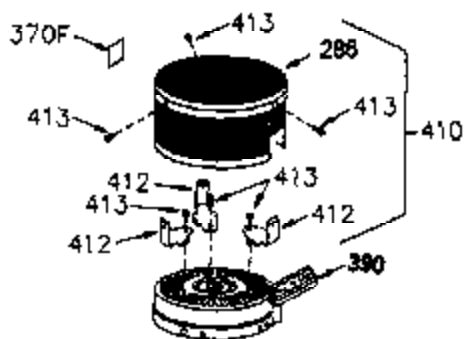

ILLUSTRATION SHOWS TYPICAL PARTS ONLY. ORDER BY PART NUMBER. PARTS NOT LISTED ARE SUPPLIED BY OEM.

VIEW 2 OF 2

Engine Parts List #2

Ref #	Part Number	Qty	Description
200	570675A	1	Control Bracket (Incl. 19 & 202 thru 206)
202	32924	1	Compression Spring
205	651051	1	Screw, Torx T-10, 10-32 x 1-1/8"
209A	650867	2	Screw, 10-24 x 1/2"
209	650735	1	Screw, 10-24 x 3/8"
245	34782A	1	## Air Cleaner Filter
245A	34783	1	Air Cleaner Filter (Poly)
286A	36403	1	Starter Air Cleaner
287	650926	4	Screw, 8-32 x 21/64"
290	29774	1	Fuel Line
291	29774	1	Fuel Line
292	26460	4	Fuel Line Clamp
295	35857	1	Fuel Shut-Off Valve
370K	36695	1	Starter Decal
370E	37089	1	Air Cleaner Decal
390	590694	1	Rewind Starter (NOTE: This engine could have been built with 590737 starter).
412A	36405	2	Starter Air Cleaner Mounting Bracket
412B	36404	1	Starter Air Cleaner Mounting Ring