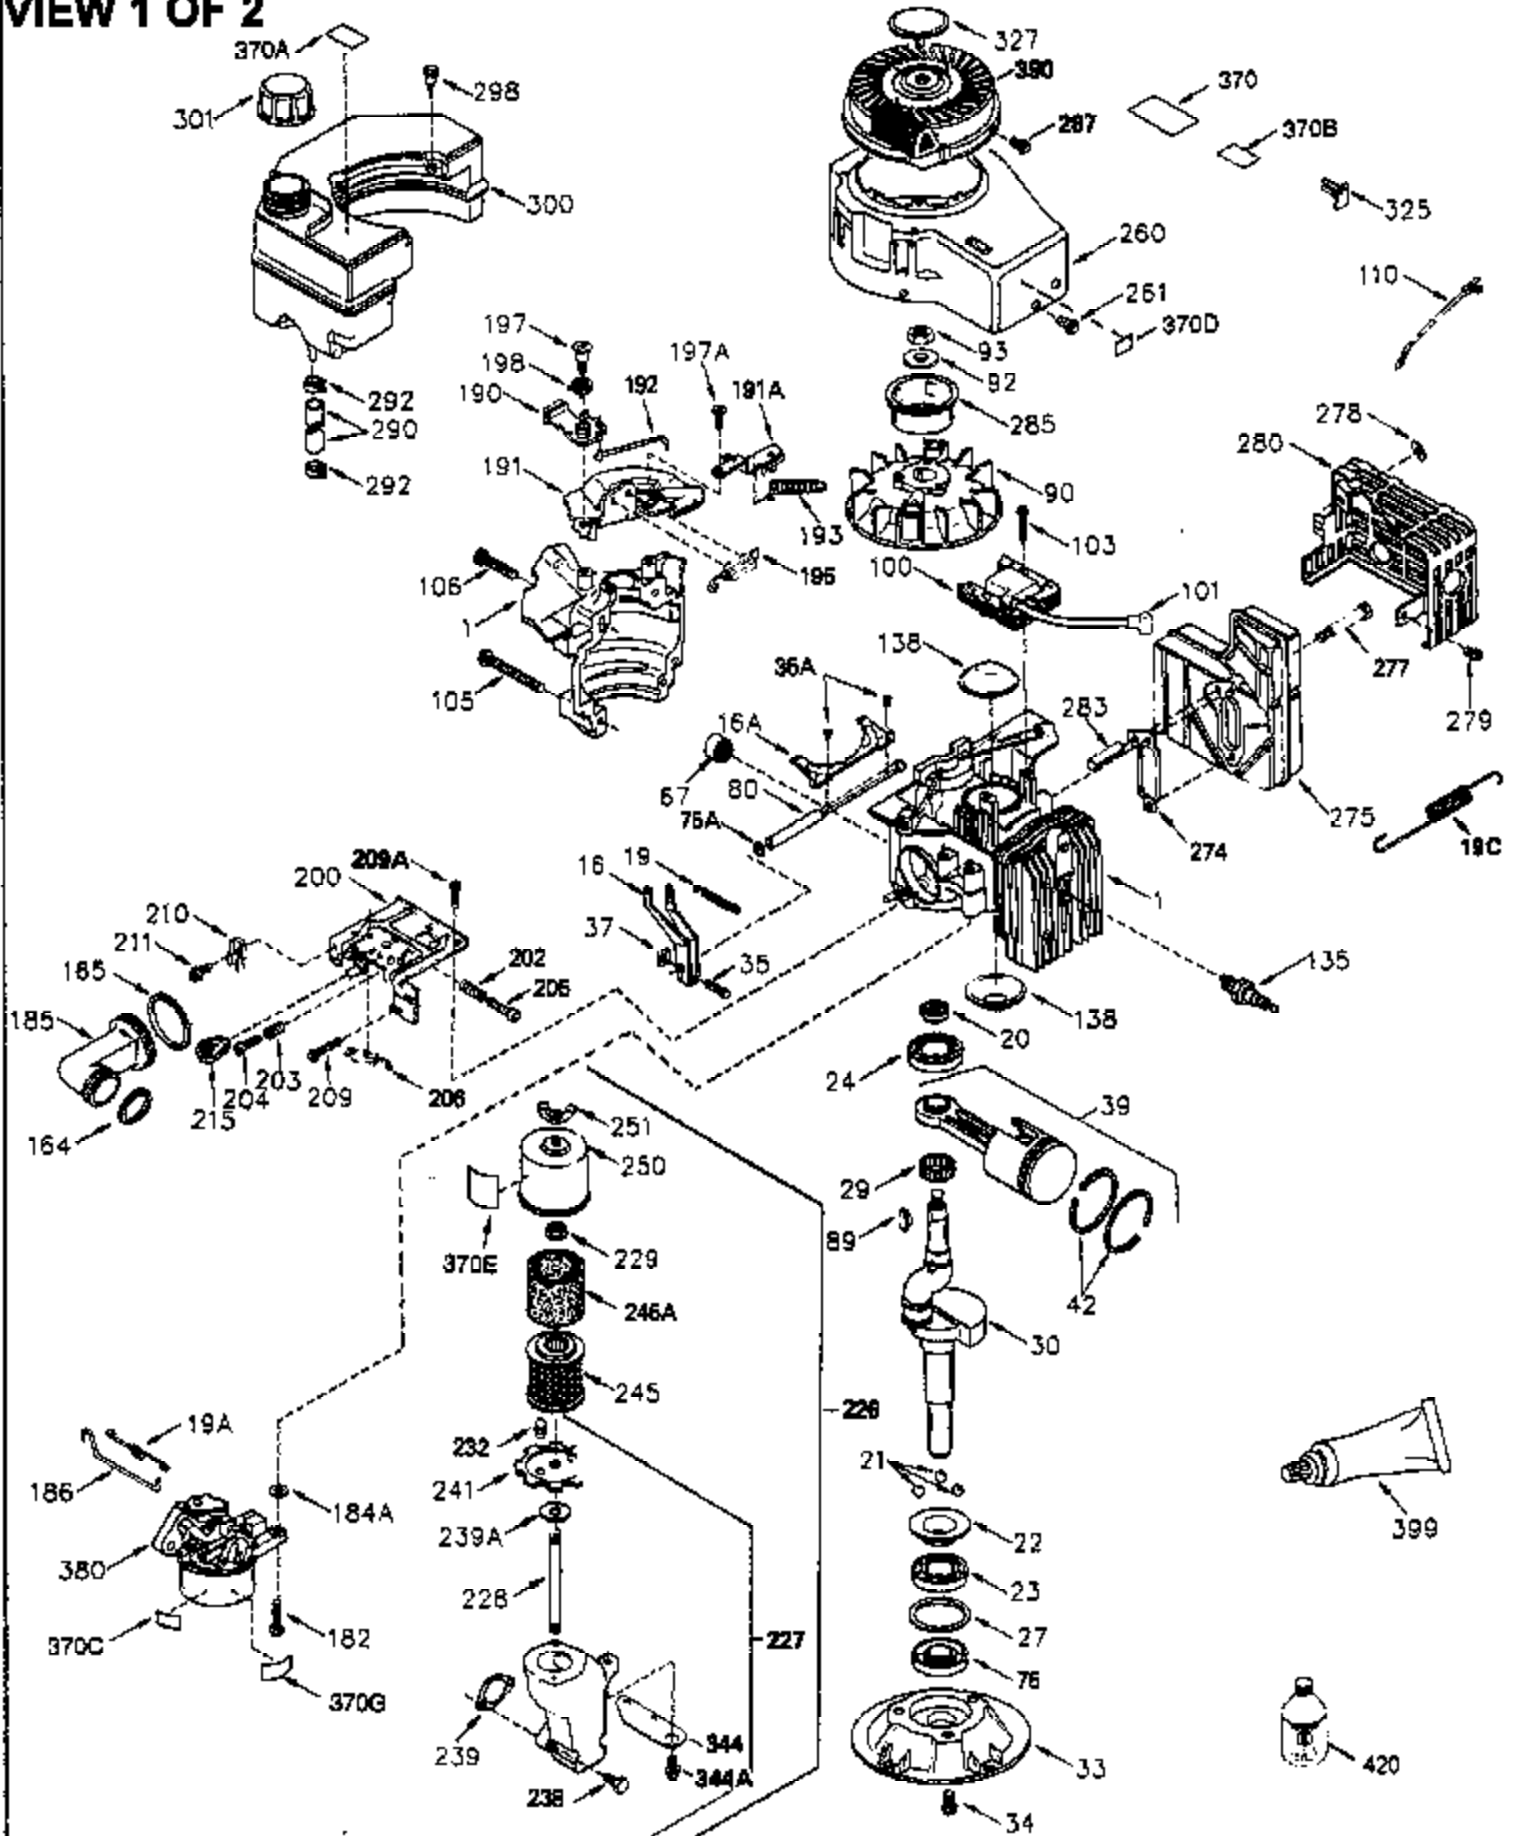

ILLUSTRATION SHOWS TYPICAL PARTS ONLY. ORDER BY PART NUMBER. PARTS NOT LISTED ARE SUPPLIED BY OEM.

VIEW 1 OF 2

Engine Parts List #1

Ref #	Part Number	Qty	Description
	1 250288	1	Cylinder (Incl. 67, 75A, 105, 106 & 1 38)
	16 490306	1	Governor Lever
	16A 490304	1	Governor Lever
	19A 490307	1	Backlash Spring
	19 490308	1	Extension Spring
	20 510340	1	Oil Seal
	21 570673	3	Ball Bearing
	22 510338	1	Slide Ring
	23 530158	1	Ball Bearing
	24 530161	1	Ball Bearing
	27 530159	1	Bearing Retainer
	29 530164	1	Bearing Strip (31 Needles)
	30 290567A	1	Crankshaft (Incl. 29)
	33 330179	1	Adapter Plate
	34 792067	3	Screw, 5/16-18 x 1"
	35 29826	1	Screw, 10-32 x 3/4"
	35A 650506	2	Screw, 4-40 x 1/4"
	37 29216	1	Lock Nut, 10-32
	39 310277B	1	Piston & Rod Ass'y. (Incl. 29 & 42)
	42 310278	2	Ring Set
	67 430233	1	Fuel Filter
	75A 510337	1	Oil Seal
	75 510339	1	Oil Seal
	80 490305	1	Governor Shaft
	89 611107	1	Flywheel Key
	90 611109	1	Flywheel
	92 650815	1	Belleville Washer
	93 650816	1	Flywheel Nut
	100 34443B	1	Solid State Ignition
	101 610118	1	Spark Plug Cover
	103 651007	2	Screw, Torx T-15, 10-24 x 15/16"
	105 650892	2	Screw, 5/16-18 x 2-3/16"
	106 650891	2	Screw, 5/16-18 x 1-5/8"
	110 611208	1	Ground Wire
	135 35395	1	Resistor Spark Plug (RJ19LM)
	138 570683	2	Port Cover
	164 510341	1	"O" Ring
	165 510342	1	"O" Ring
	182 792067	2	Screw, 5/16-18 x 1"
	184A 27110A	2	Washer
	185 570674	1	Intake Pipe (Incl. 164 & 165)
	186 490309	1	Governor Link
	190 570688	1	Brake Lever
	191A 570678A	1	Brake Control Lever
	191 570679	1	S.E. Brake Bracket
	192 490312	1	Brake Control Link
	193 490311	1	Brake Spring
	195 610973	1	Terminal
	197 650896	1	Screw, 1/4-20 x 13/16"
	197A 650897	1	Screw, 1/4-20 x 13/32"
	198 490313	1	Brake Control Lever Spring
	200 570675A	1	Control Bracket (Incl. 19 & 202 thru 206)
	202 32924	1	Compression Spring
	203 31342	1	Compression Spring
	204 651029	1	Screw, Torx T-10, 5-40 x 7/16"
	205 651051	1	Screw, Torx T-10, 10-32 x 1-1/8"
	206 610973	1	Terminal
	209A 650867	2	Screw, 10-24 x 1/2"