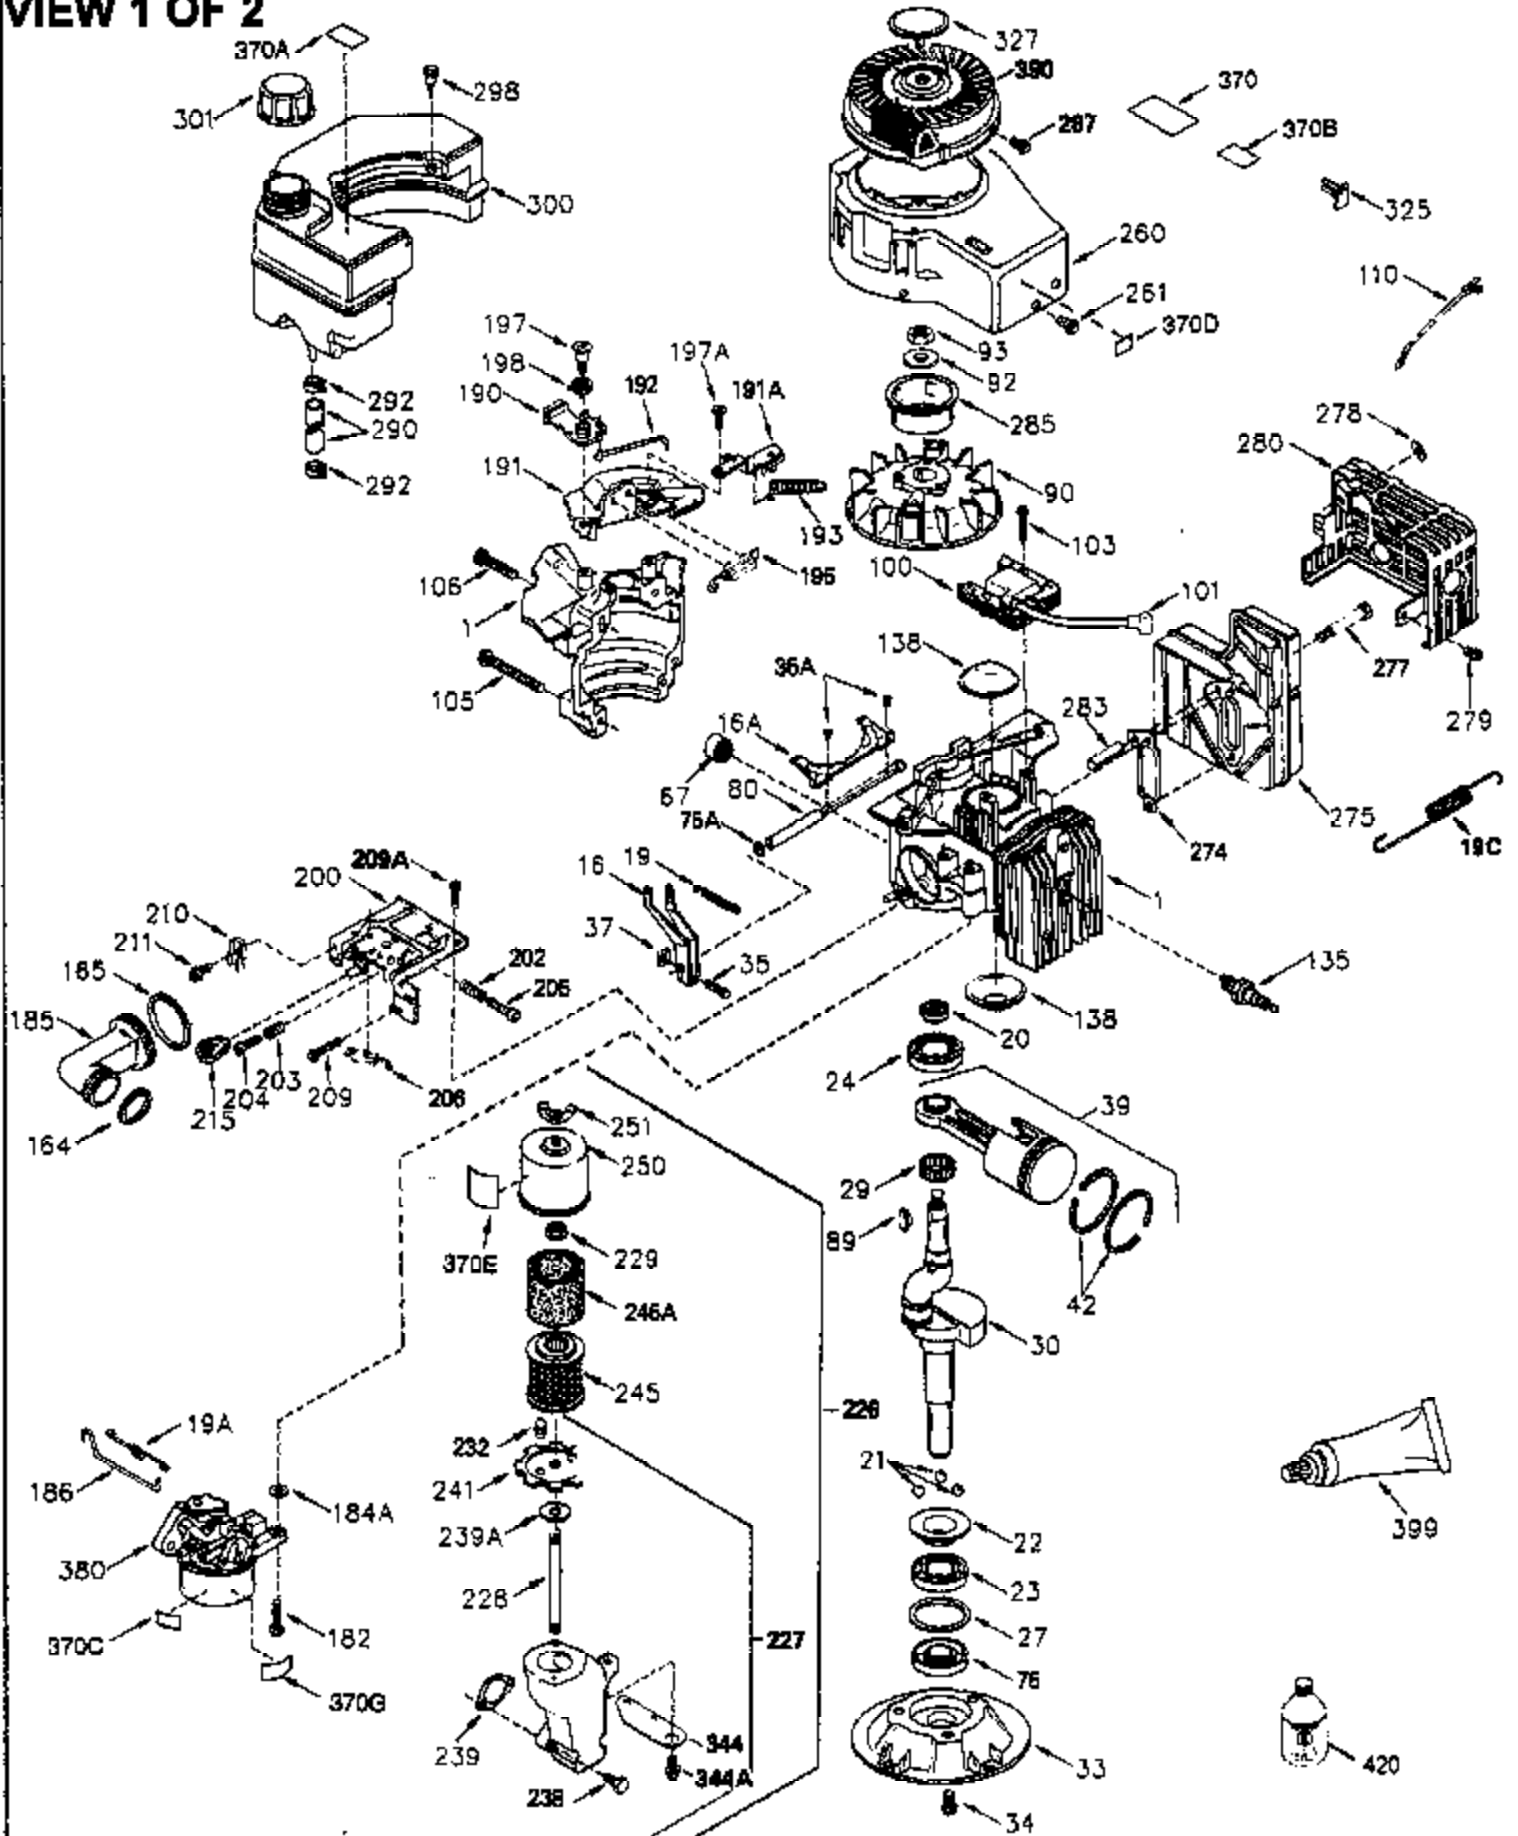

ILLUSTRATION SHOWS TYPICAL PARTS ONLY. ORDER BY PART NUMBER. PARTS NOT LISTED ARE SUPPLIED BY OEM.

VIEW 1 OF 2

Engine Parts List #1

Ref #	Part Number	Qty	Description
	1 250288	1	Cylinder (Incl. 67, 75A, 105, 106 & 1 38)
	16 490306	1	Governor Lever
	16A 490304	1	Governor Lever
	19A 490307	1	Backlash Spring
	19 490308	1	Extension Spring
	20 510340	1	Oil Seal
	21 570673	3	Ball Bearing
	22 510338	1	Slide Ring
	23 530158	1	Ball Bearing
	24 530161	1	Ball Bearing
	27 530159	1	Bearing Retainer
	29 530164	1	Bearing Strip (31 Needles)
	30 290617	1	Crankshaft (Incl. 29)
	33 330179	1	Adapter Plate
	34 792067	3	Screw, 5/16-18 x 1"
	35 29826	1	Screw, 10-32 x 3/4"
	35A 650506	2	Screw, 4-40 x 1/4"
	37 29216	1	Lock Nut, 10-32
	39 310279B	1	Piston & Rod Ass'y. (Incl. 29 & 42)
	42 310239	2	Ring Set
	67 430233	1	Fuel Filter
	75A 510337	1	Oil Seal
	75 510339	1	Oil Seal
	80 490305	1	Governor Shaft
	89 611107	1	Flywheel Key
	90 611109	1	Flywheel
	92 650815	1	Belleville Washer
	93 650816	1	Flywheel Nut
	100 34443A	1	Solid State Ignition
	101 610118	1	Spark Plug Cover
	103 651007	2	Screw, Torx T-15, 10-24 x 15/16"
	105 650892	2	Screw, 5/16-18 x 2-3/16"
	106 650891	2	Screw, 5/16-18 x 1-5/8"
	110 611110	1	Ground Wire
	135 35395	1	Resistor Spark Plug (RJ19LM)
	138 570683	2	Port Cover
	164 510341	1	"O" Ring
	165 510342	1	"O" Ring
	182 792067	2	Screw, 5/16-18 x 1"
	184A 27110	2	Washer
	185 570674	1	Intake Pipe (Incl. 164 & 165)
	186 490309	1	Governor Link
	190 570688	1	Brake Lever
	191 570679	1	S.E. Brake Bracket
	191A 570678A	1	Brake Control Lever
	192 490312	1	Brake Control Link
	193 490314	1	Brake Spring
	195 610973	1	Terminal
	197 650896	1	Screw, 1/4-20 x 13/16"
	197A 650897	1	Screw, 1/4-20 x 13/32"
	198 490313	1	Brake Control Lever Spring
	200 570675A	1	Control Bracket (Incl. 202 thru 205)
	202 32924	1	Compression Spring
	203 31342	1	Compression Spring
	204 650549	1	Screw, 5-40 x 7/16"
	205 650606	1	Screw, 10-32 x 1-1/8"
	209A 650867	2	Screw, 10-24 x 1/2"
	209 650735	1	Screw, 10-24 x 3/8"