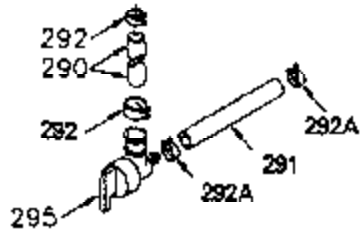

ILLUSTRATION SHOWS TYPICAL PARTS ONLY. ORDER BY PART NUMBER. PARTS NOT LISTED ARE SUPPLIED BY OEM.

VIEW 2 OF 2

Ref #	Part Number	Qty	Description
200	570675A	1	Control Bracket (Incl. 202 thru 205)
202	32924	1	Compression Spring
205	650606	1	Screw, 10-32 x 1-1/8"
209A	650867	2	Screw, 10-24 x 1/2"
209	650735	1	Screw, 10-24 x 3/8"
245	34782A	1	## Air Cleaner Filter
245A	34783	1	## Air Cleaner Filter
287	650926	4	Screw, 8-32 x 21/64"
290	29774	1	Fuel Line
292	26460	2	Fuel Line Clamp
370K	36695	1	Starter Decal
390	590732	1	Rewind Starter (NOTE: This engine could have been built with 590738 starter. Refer to the design of the rope pulley strength ribs for part identification. Individual starter parts do not interchange. Refer to service bulletin 116.)