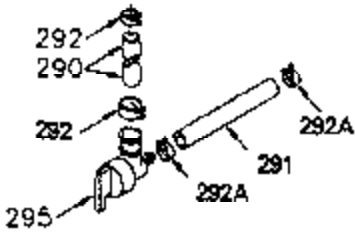

ILLUSTRATION SHOWS TYPICAL PARTS ONLY. ORDER BY PART NUMBER. PARTS NOT LISTED ARE SUPPLIED BY OEM.

VIEW 2 OF 2

Ref #	Part Number	Qty	Description
200	570675A	1	Control Bracket (Incl. 202 thru 205)
202	32924	1	Compression Spring
205	650606	1	Screw, 10-32 x 1-1/8"
209A	650867	2	Screw, 10-24 x 1/2"
209	650735	1	Screw, 10-24 x 3/8"
245	34782	1	## Air Cleaner Filter
245A	34783	1	## Air Cleaner Filter
287	650926	4	Screw, 8-32 x 21/64"
290	29774	1	Fuel Line
292	26460	2	Fuel Line Clamp
370K	36695	1	Starter Decal
390	590694	1	Rewind Starter (NOTE: This engine could have been built with 590737 starter. Refer to the design of the rope pulley strength ribs for part identification. Individual starter parts do not interchange. Refer to service bulletin 116.)