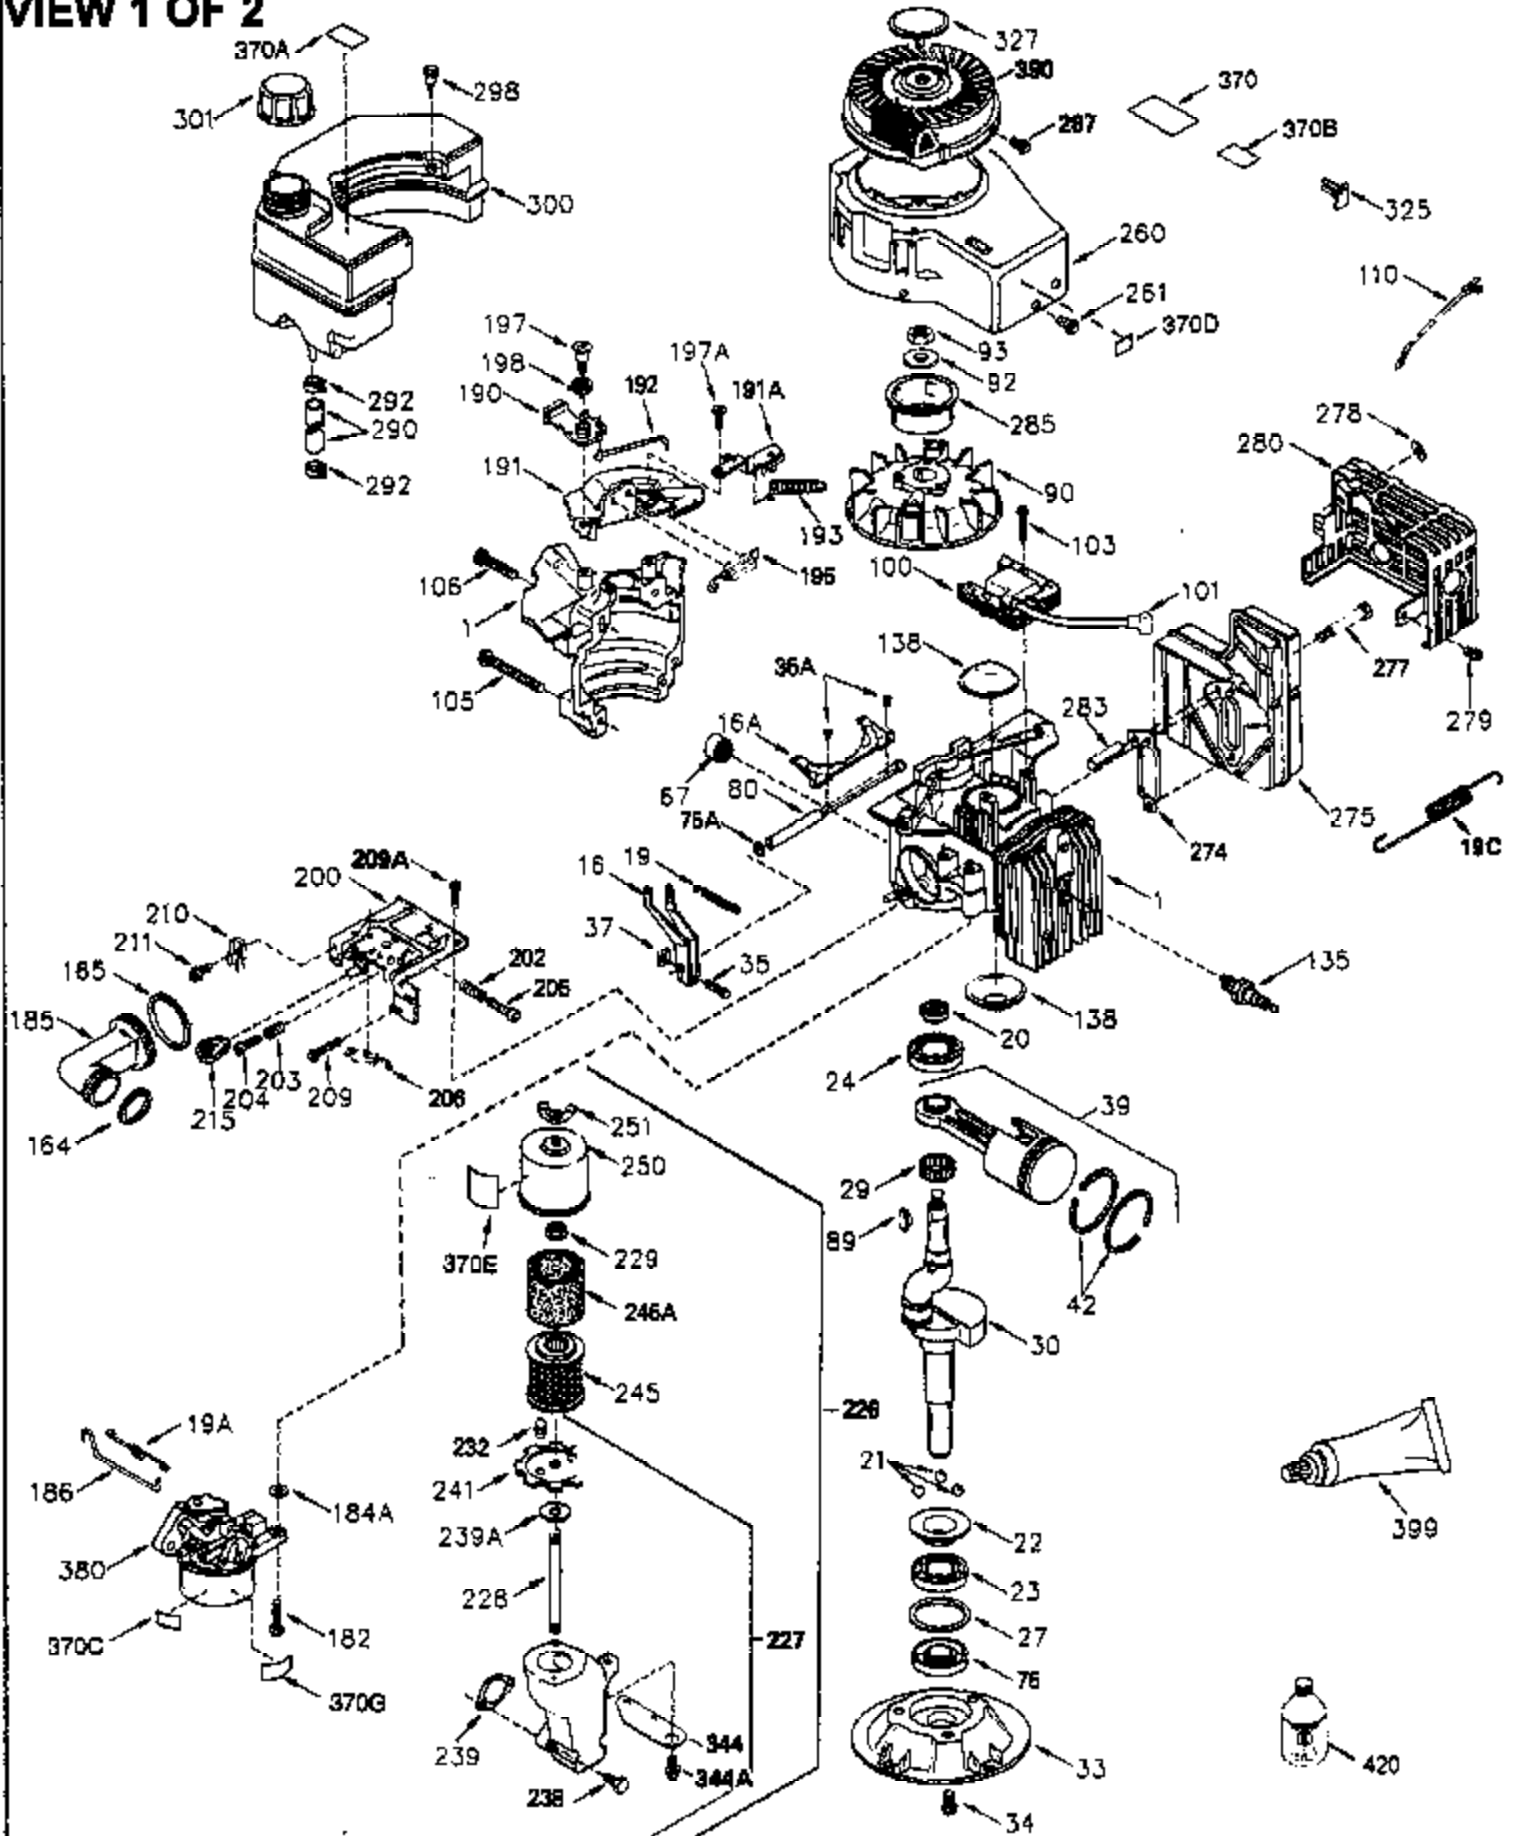

ILLUSTRATION SHOWS TYPICAL PARTS ONLY. ORDER BY PART NUMBER. PARTS NOT LISTED ARE SUPPLIED BY OEM.

VIEW 1 OF 2

Engine Parts List #1

Ref #	Part Number	Qty	Description
	1 250288	1	Cylinder (Incl. 67, 75A, 105, 106 & 1 38)
	16 490306	1	Governor Lever
	16A 490304	1	Governor Lever
	19A 490307	1	Backlash Spring
	19C 570697	1	Heat Shield Spring
	19 490308	1	Extension Spring
	20 510340	1	Oil Seal
	21 570673	3	Ball Bearing
	22 510338	1	Slide Ring
	23 530158	1	Ball Bearing
	24 530161	1	Ball Bearing
	27 530159	1	Bearing Retainer
	29 530164	1	Bearing Strip (31 Needles)
	30 290641	1	Crankshaft (Incl. 29)
	33 330179	1	Adapter Plate
	34 792067	3	Screw, 5/16-18 x 1"
	35A 650506	2	Screw, 4-40 x 1/4"
	35 29826	1	Screw, 10-32 x 3/4"
	37 29216	1	Lock Nut, 10-32
	39 310277B	1	Piston & Rod Ass'y. (Incl. 29 & 42)
	42 310278	2	Ring Set
	67 430233	1	Fuel Filter
	75 510339	1	Oil Seal
	75A 510337	1	Oil Seal
	80 490305	1	Governor Shaft
	89 611107	1	Flywheel Key
	90 611109	1	Flywheel
	92 650815	1	Belleville Washer
	93 650816	1	Flywheel Nut
	100 34443A	1	Solid State Ignition
	101 610118	1	Spark Plug Cover
	103 651007	2	Screw, Torx T-15, 10-24 x 15/16"
	105 650892	2	Screw, 5/16-18 x 2-3/16"
	106 650891	2	Screw, 5/16-18 x 1-5/8"
	110 611110	1	Ground Wire
	135 35395	1	Resistor Spark Plug (RJ19LM)
	138 570683	2	Port Cover
	164 510341	1	"O" Ring
	165 510342	1	"O" Ring
	182 792067	2	Screw, 5/16-18 x 1"
	184A 27110	2	Washer
	185 570674	1	Intake Pipe (Incl. 164 & 165)
	186 490309	1	Governor Link
	190 570688	1	Brake Lever
	191A 570678A	1	Brake Control Lever
	191 570679	1	S.E. Brake Bracket
	192 490312	1	Brake Control Link
	193 490311	1	Brake Spring
	195 610973	1	Terminal
	197A 650897	1	Screw, 1/4-20 x 13/32"
	197 650896	1	Screw, 1/4-20 x 13/16"
	198 490313	1	Brake Control Lever Spring
	200 570675A	1	Control Bracket (Incl. 202 thru 205)
	202 32924	1	Compression Spring
	203 31342	1	Compression Spring
	204 650549	1	Screw, 5-40 x 7/16"
	205 650606	1	Screw, 10-32 x 1-1/8"
	209 650735	1	Screw, 10-24 x 3/8"