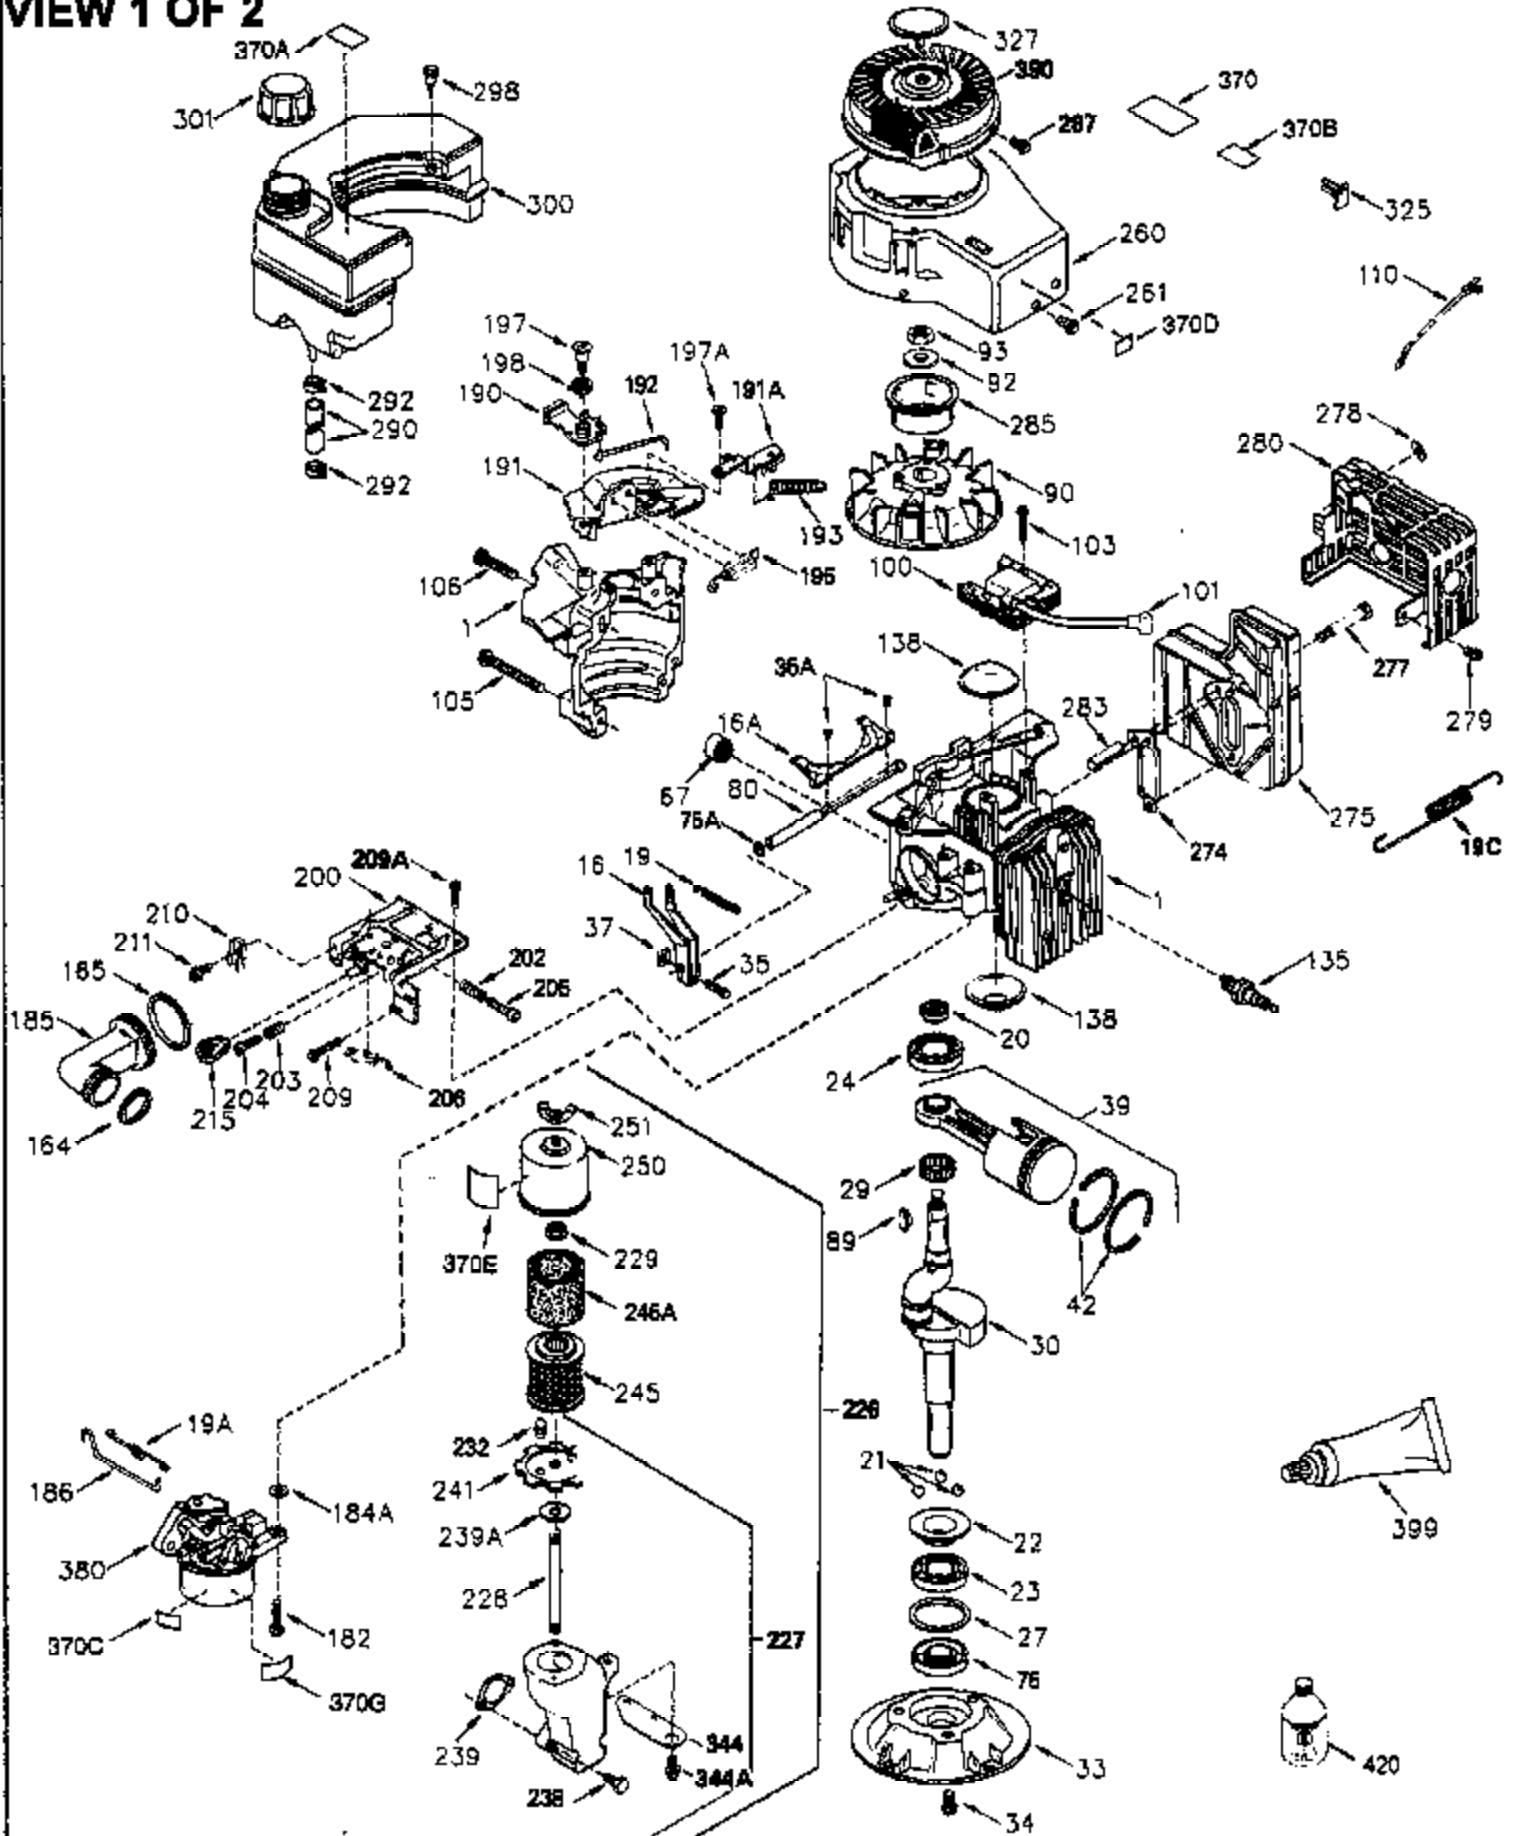

ILLUSTRATION SHOWS TYPICAL PARTS ONLY. ORDER BY PART NUMBER. PARTS NOT LISTED ARE SUPPLIED BY OEM.

VIEW 1 OF 2

Engine Parts List #1

Ref #	Part Number	Qty	Description
	1 250288	1	Cylinder (Incl. 67, 75A, 105, 106 & 1 38)
	16 490306	1	Governor Lever
	16A 490304	1	Governor Lever
	19A 490307	1	Backlash Spring
	19C 570697	1	Heat Shield Spring
	19 490308	1	Extension Spring
	20 510340	1	Oil Seal
	21 570673	3	Ball Bearing
	22 510338	1	Slide Ring
	23 530158	1	Ball Bearing
	24 530161	1	Ball Bearing
	27 530159	1	Bearing Retainer
	29 530164	1	Bearing Strip (31 Needles)
	30 290573B	1	Crankshaft (Incl. 29)
	33 330179	1	Adapter Plate
	34 792067	3	Screw, 5/16-18 x 1"
	35A 650506	2	Screw, 4-40 x 1/4"
	35 29826	1	Screw, 10-32 x 3/4"
	37 29216	1	Lock Nut, 10-32
	39 310277B	1	Piston & Rod Ass'y. (Incl. 29 & 42)
	42 310278	2	Ring Set
	67 430233	1	Fuel Filter
	75 510339	1	Oil Seal
	75A 510337	1	Oil Seal
	80 490305	1	Governor Shaft
	89 611107	1	Flywheel Key
	90 611109	1	Flywheel
	92 650815	1	Belleville Washer
	93 650816	1	Flywheel Nut
	100 34443B	1	Solid State Ignition
	101 610118	1	Spark Plug Cover
	103 651007	2	Screw, Torx T-15, 10-24 x 15/16"
	105 650892	2	Screw, 5/16-18 x 2-3/16"
	106 650891	2	Screw, 5/16-18 x 1-5/8"
	110 611110	1	Ground Wire
	135 35395	1	Resistor Spark Plug (RJ19LM)
	138 570683	2	Port Cover
	164 510341	1	"O" Ring
	165 510342	1	"O" Ring
	182 792067	2	Screw, 5/16-18 x 1"
	184A 27110	2	Washer
	185 570674	1	Intake Pipe (Incl. 164 & 165)
	186 490309	1	Governor Link
	190 570688	1	Brake Lever
	191A 570678A	1	Brake Control Lever
	191 570679	1	S.E. Brake Bracket
	192 490312	1	Brake Control Link
	193 490311	1	Brake Spring
	195 610973	1	Terminal
	197A 650897	1	Screw, 1/4-20 x 13/32"
	197 650896	1	Screw, 1/4-20 x 13/16"
	198 490313	1	Brake Control Lever Spring
	200 570675A	1	Control Bracket (Incl. 202 thru 205)
	202 32924	1	Compression Spring
	203 31342	1	Compression Spring
	204 650549	1	Screw, 5-40 x 7/16"
	205 650606	1	Screw, 10-32 x 1-1/8"
	209 650735	1	Screw, 10-24 x 3/8"