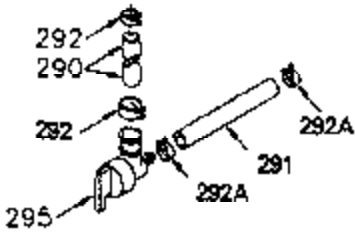

ILLUSTRATION SHOWS TYPICAL PARTS ONLY. ORDER BY PART NUMBER. PARTS NOT LISTED ARE SUPPLIED BY OEM.

VIEW 2 OF 2

Engine Parts List #2

Ref #	Part Number	Qty	Description
200	570675A	1	Control Bracket (Incl. 202 thru 205)
202	32924	1	Compression Spring
205	650606	1	Screw, 10-32 x 1-1/8"
209A	650867	2	Screw, 10-24 x 1/2"
209	650735	1	Screw, 10-24 x 3/8"
245	34782A	1	## Air Cleaner Filter
245A	34783	1	## Air Cleaner Filter
287	650926	4	Screw, 8-32 x 21/64"
290	29774	1	Fuel Line
292	26460	2	Fuel Line Clamp
370K	36695	1	Starter Decal
390	590694	1	Rewind Starter (NOTE: This engine could have been built with 590737 starter.)