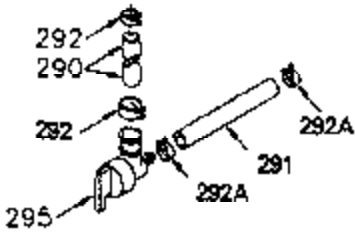

ILLUSTRATION SHOWS TYPICAL PARTS ONLY. ORDER BY PART NUMBER. PARTS NOT LISTED ARE SUPPLIED BY OEM.

VIEW 2 OF 2

Ref #	Part Number	Qty	Description
200	570675A	1	Control Bracket (Incl. 19 & 202 thru 206)
202	32924	1	Compression Spring
205	650606	1	Screw, 10-32 x 1-1/8"
209A	650867	2	Screw, 10-24 x 1/2"
209	650735	1	Screw, 10-24 x 3/8"
245	34782A	1	## Air Cleaner Filter
245A	34783	1	## Air Cleaner Filter
287	650926	4	Screw, 8-32 x 21/64"
290	29774	1	Fuel Line
292	26460	2	Fuel Line Clamp
370K	36695	1	Starter Decal
390	590732	1	Rewind Starter (NOTE: This engine could have been built with 590738 starter. Refer to the design of the rope pulley strength ribs for part identification. Individual starter parts do not interchange. Refer to service bulletin 116.)