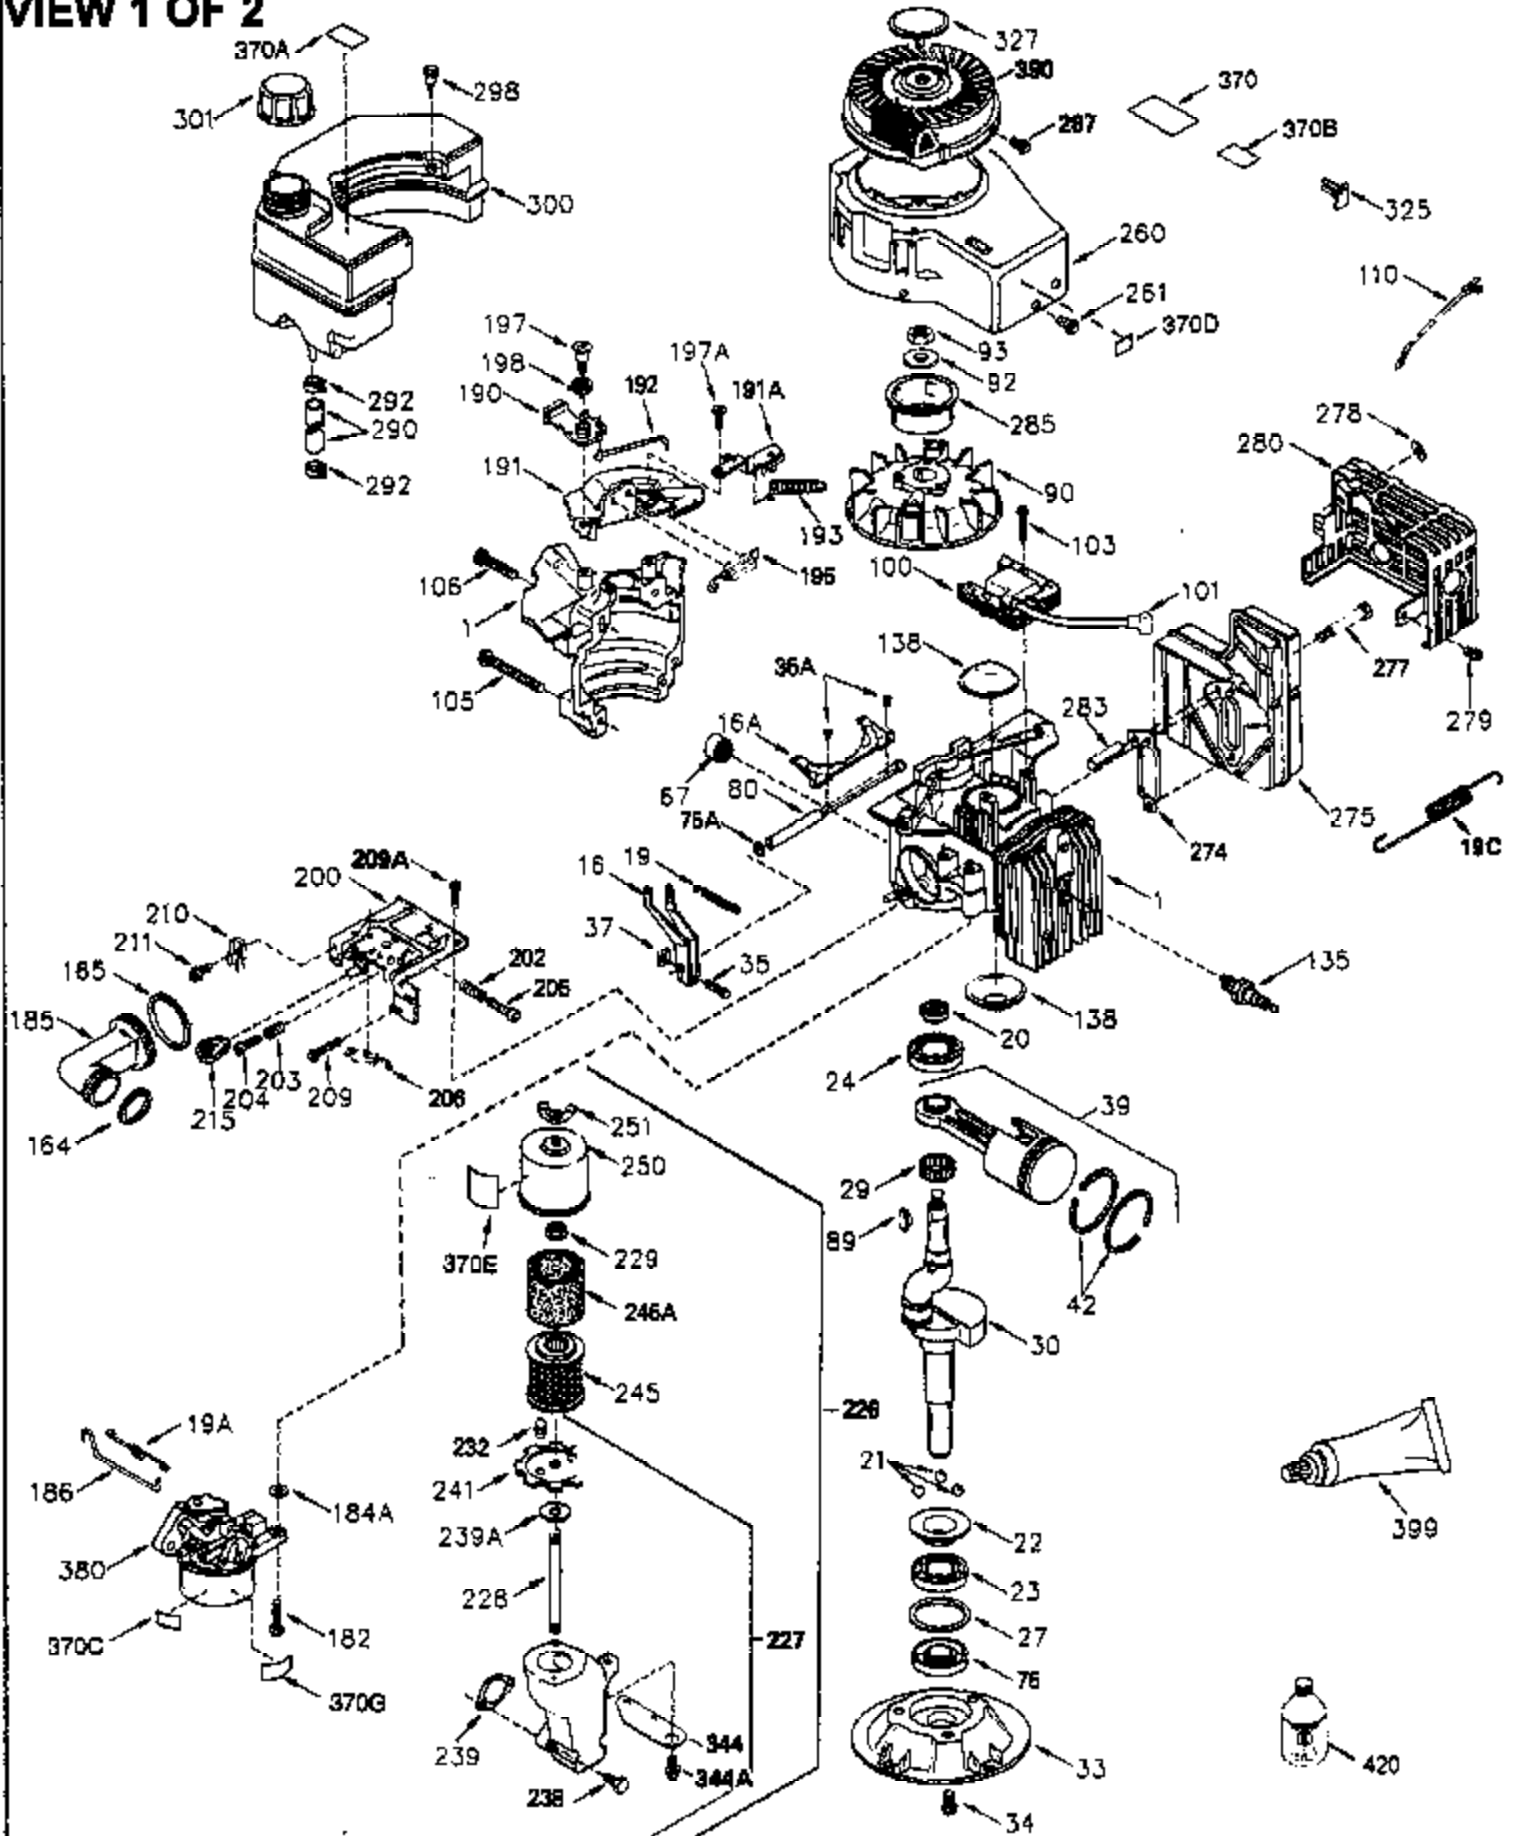

ILLUSTRATION SHOWS TYPICAL PARTS ONLY. ORDER BY PART NUMBER. PARTS NOT LISTED ARE SUPPLIED BY OEM.

VIEW 1 OF 2

Engine Parts List #1

Ref #	Part Number	Qty	Description
	1 250288	1	Cylinder (Incl. 67, 75A, 105, 106 & 1 38)
	16 490306	1	Governor Lever
	16A 490304	1	Governor Lever
	19A 490307	1	Backlash Spring
	19 490308	1	Extension Spring
	20 510340	1	Oil Seal
	21 570673	3	Ball Bearing
	22 510338	1	Slide Ring
	23 530158	1	Ball Bearing
	24 530161	1	Ball Bearing
	27 530159	1	Bearing Retainer
	29 530164	1	Bearing Strip (31 Needles)
	30 290617	1	Crankshaft
	33 330179	1	Adapter Plate
	34 792067	3	Screw, 5/16-18 x 1"
	35 29826	1	Screw, 10-32 x 3/4"
	35A 650506	2	Screw, 4-40 x 1/4"
	37 29216	1	Lock Nut, 10-32
	39 310277B	1	Piston & Rod Ass'y. (Incl. 29 & 42)
	42 310278	1	Ring Set
	67 430233	1	Fuel Filter
	75A 510337	1	Oil Seal
	75 510339	1	Oil Seal
	80 490305	1	Governor Shaft
	89 611107	1	Flywheel Key
	90 611109	1	Flywheel
	92 650815	1	Belleville Washer
	93 650816	1	Flywheel Nut
	100 34443B	1	Solid State Ignition
	101 610118	1	Spark Plug Cover
	103 651007	2	Screw, Torx T-15, 10-24 x 15/16"
	105 650892	2	Screw, 5/16-18 x 2-3/16"
	106 650891	2	Screw, 5/16-18 x 1-5/8"
	110 611125	1	Ground Wire
	135 35395	1	Resistor Spark Plug (RJ19LM)
	138 570683	2	Port Cover
	164 510341	1	"O" Ring
	165 510342	1	"O" Ring
	182 792067	2	Screw, 5/16-18 x 1"
	184A 27110	2	Washer
	185 570674	1	Intake Pipe (Incl. 164 & 165)
	186 490309	1	Governor Link
	190 570688	1	Brake Lever
	191 570679	1	S.E. Brake Bracket
	191A 570678A	1	Brake Control Lever
	192 490312	1	Brake Control Link
	193 490314	1	Brake Spring
	195 610973	1	Terminal
	197 650896	1	Screw, 1/4-20 x 13/16"
	197A 650897	1	Screw, 1/4-20 x 13/32"
	198 490313	1	Brake Control Lever Spring
	200 570675A	1	Control Bracket (Incl. 19 & 202 thru 206)
	202 32924	1	Compression Spring
	203 31342	1	Compression Spring
	204 650549	1	Screw, 5-40 x 7/16"
	205 650606	1	Screw, 10-32 x 1-1/8"
	206 610973	1	Terminal
	209A 650867	2	Screw, 10-24 x 1/2"