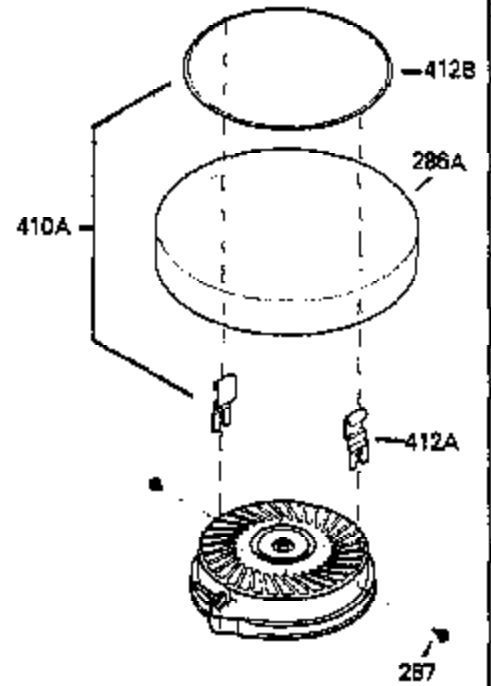

ILLUSTRATION SHOWS TYPICAL PARTS ONLY. ORDER BY PART NUMBER. PARTS NOT LISTED ARE SUPPLIED BY OEM.

VIEW 2 OF 2

Ref #	Part Number	Qty	Description
67A	430234		Fuel Filter (Screen) (Optional)
200	570675A		Control Bracket (Incl.202,203,204,205 ,206)
202	32924		Compression Spring
205	650606		Screw, 10-32 x 1-1/8"
209A	650867		Screw, 10-24 x 1/2"
209	650735		Screw, 10-24 x 3/8"
238A	650940		Screw, 10-32 x 3/4"
245	34782		Air Cleaner Filter (Incl. 229)
245A	34783		Air Cleaner Filter
275A	390316		Muffler (Discharge toward spark plugend) (w/glass fiber packing)
287	650926		Screw, 8-32 x 21/64"
290	29774		Fuel Line
292	26460		Fuel Line Clamp
296	34279B		Fuel Filter
370E	36260		Primer Decal
370H	35977		Caution Decal
390	590688		Rewind Starter (Refer to Division 5, Section C, page 36 or Fiche 25, Grid G-3 for breakdown)
416	390309		Spark Arrestor Kit (Can be used on an y model)