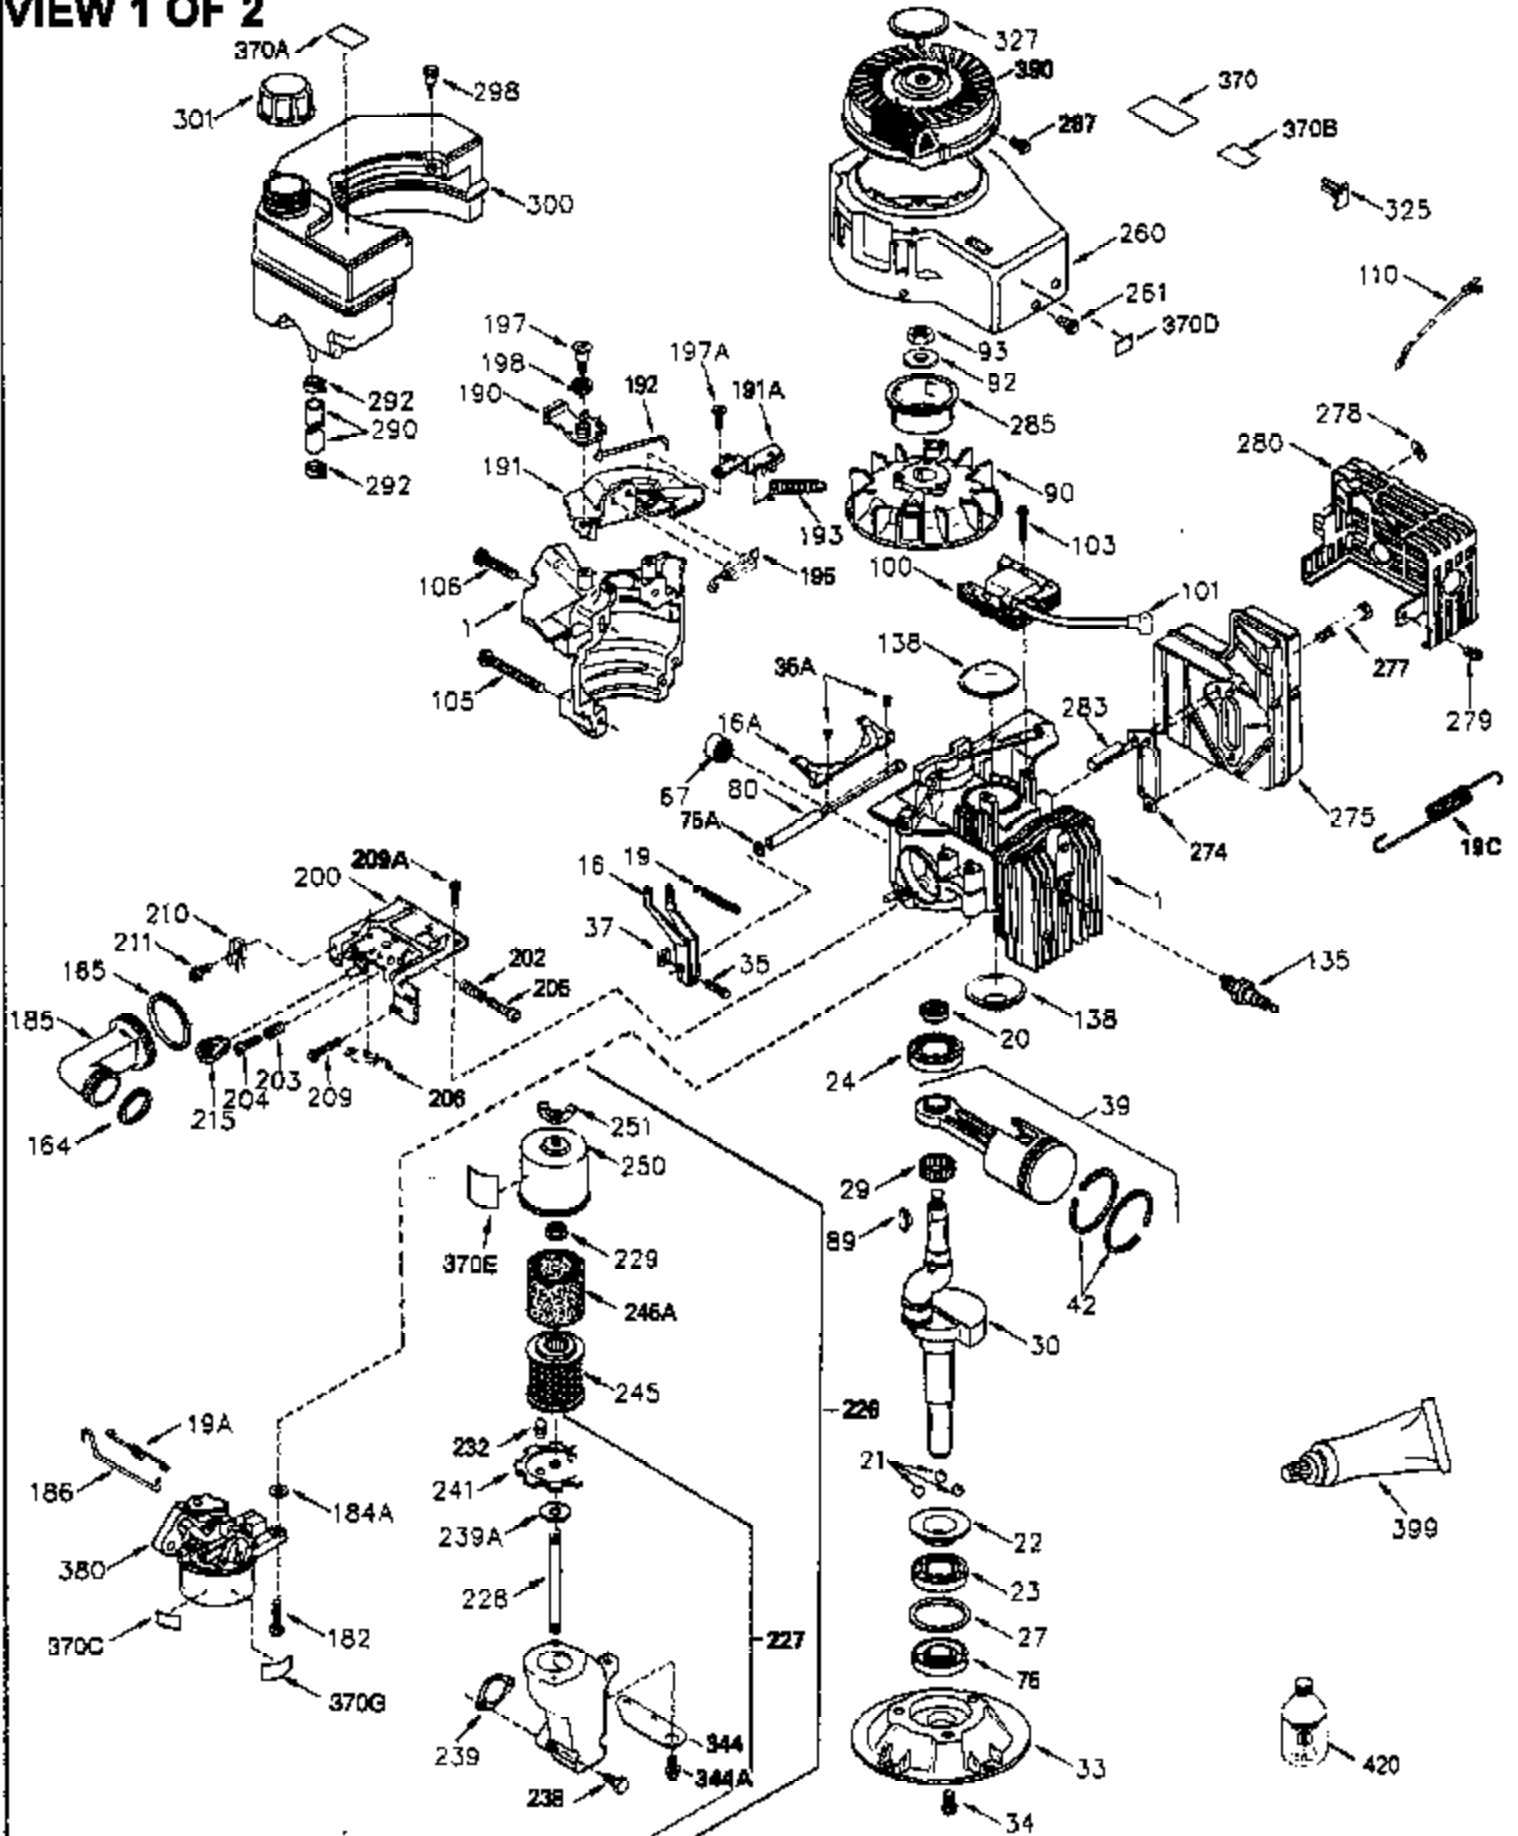

ILLUSTRATION SHOWS TYPICAL PARTS ONLY. ORDER BY PART NUMBER. PARTS NOT LISTED ARE SUPPLIED BY OEM.

VIEW 1 OF 2

Engine Parts List #1

Ref #	Part Number	Qty	Description
	1 250288		Cylinder (Incl. 67A, 75, 105, 106 & 1 38)
	16 490306		Governor Lever
	16A 490304		Governor Lever
	19 490308		Extension Spring
	19A 490307		Throttle Link Spring
	20 510340		Oil Seal
	21 570673		Ball Bearing
	22 510338		Slide Ring
	23 530158		Ball Bearing
	24 530161		Ball Bearing
	27 530159		Bearing Retainer
	29 530164		Bearing Strip (31 needles) (.495" lon g)
	30 290560A		Crankshaft (Incl. 29)
	33 330179		Adapter Plate
	34 792067		Screw, 5/16-18 x 1"
	35 29826		Screw, 10-32 x 3/4"
	35A 650961		Screw, 4-40 x 1/4"
	37 29216		Lock Nut, 10-32
	39 310277B		Piston & Rod Ass'y. (Incl. 29 & 42)
	42 310278		Ring Set
	67A 430234		Fuel Filter (Screen) (Optional)
	67 430233		Fuel Filter (Screen w/brass collar)
	75 510339		Oil Seal (P.T.O. end)
	75A 510337		Oil Seal
	80 490305		Governor Shaft
	89 611107		Flywheel Key
	90 611109		Flywheel (Counterbalance)
	92 650815		Belleville Washer
	93 650816		Flywheel Nut
	100 34443A		Solid State Ignition
	101 610118		Spark Plug Cover
	103 650814		Screw, Torx T-15, 10-24 x 1"
	105 650892		Screw, 5/16-18 x 2-3/16"
	106 650891		Screw, 5/16-18 x 1-5/8"
	110 611125		Ground Wire
	135 35395		Spark Plug (RJ19LM)
	138 570683		Port Cover
	164 510341		"O" Ring
	165 510342		"O" Ring
	182 792067		Screw, 5/16-18 x 1"
	184A 27110		Washer
	185 570674		Intake Pipe & Reed Ass'y. (Incl. 164 & 165)
	186 490309		Governor Link
	190 570688		Brake Lever
	191A 570678A		Brake Control Lever
	191 570679		S.E. Brake Bracket
	192 490312		Brake Control Link
	193 490314		Brake Spring
	195 610973		Terminal
	197A 650897		Screw, 1/4-20 x 13/32"
	197 650896		Screw, 1/4-20 x 13/16"
	198 490313		Brake Control Lever Spring
	200 570675A		Control Bracket (Incl.202,203,204,205 ,206)
	202 32924		Compression Spring
	203 31342		Compression Spring
	204 650549		Screw, 5-40 x 7/16"
	205 650606		Screw, 10-32 x 1-1/8"
	206 610973		Terminal