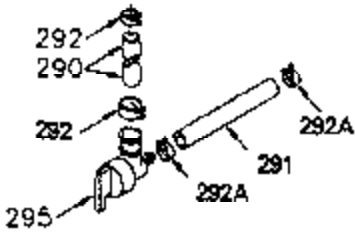

ILLUSTRATION SHOWS TYPICAL PARTS ONLY. ORDER BY PART NUMBER. PARTS NOT LISTED ARE SUPPLIED BY OEM.

VIEW 2 OF 2

Ref #	Part Number	Qty	Description
67A	430234		Fuel Filter (Screen) (Optional)
200	570675A		Control Bracket (Incl.202,203,204,205 ,206)
202	32924		Compression Spring
205	650606		Screw, 10-32 x 1-1/8"
209A	650867		Screw, 10-24 x 1/2"
209	650735		Screw, 10-24 x 3/8"
238A	650940		Screw, 10-32 x 3/4"
245	34782		Air Cleaner Filter (Incl. 229)
245A	34783		Air Cleaner Filter
275A	390316		Muffler (Discharge toward spark plugend) (w/glass fiber packing)
287	650926		Screw, 8-32 x 21/64"
290	29774		Fuel Line
292	26460		Fuel Line Clamp
296	34279B		Fuel Filter
370E	36260		Primer Decal
370H	35977		Caution Decal
390	590688		Rewind Starter (Refer to Division 5, Section C, page 36 or Fiche 25, Grid G-3 for breakdown)
416	390309		Spark Arrestor Kit (Can be used on an y model)