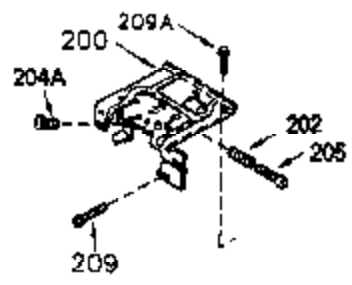

ILLUSTRATION SHOWS TYPICAL PARTS ONLY. ORDER BY PART NUMBER. PARTS NOT LISTED ARE SUPPLIED BY OEM.

VIEW 2 OF 2

Ref #	Part Number	Qty	Description
67A	430234		Fuel Filter (Screen) (Optional)
200	570675A		Control Bracket (Incl.202,203,204,205 ,206)
202	32924		Compression Spring
205	650606		Screw, 10-32 x 1-1/8"
209	650735		Screw, 10-24 x 3/8"
230	510344		"O" Ring
231	450245		Measuring Cup
240	450242		Air Cleaner Body
245	450244		Air Cleaner Filter
245C	450247		Air Cleaner Filter
245A	450243		Air Cleaner Filter
250A	450246		Air Cleaner Cover
275A	390316		Muffler (Discharge toward spark plugend) (w/glass fiber packing)
287	650926		Screw, 8-32 x 21/64"
290	29774		Fuel Line
292	26460		Fuel Line Clamp
296	34279B		Fuel Filter
370H	35977		Caution Decal
390	590635		Rewind Starter (Refer to Division 5, Section C, page 34 or Fiche 25, Grid G-1 for breakdown)
416	390309		Spark Arrestor Kit (Can be used on an y model)