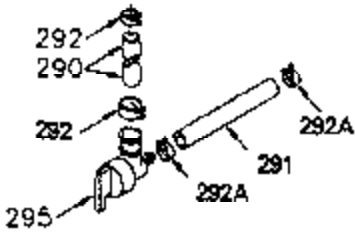

ILLUSTRATION SHOWS TYPICAL PARTS ONLY. ORDER BY PART NUMBER. PARTS NOT LISTED ARE SUPPLIED BY OEM.

VIEW 2 OF 2

Ref #	Part Number	Qty	Description
67A	430234		Fuel Filter (Screen) (Optional)
200	570675A		Control Bracket (Incl.202,203,204,205 ,206)
202	32924		Compression Spring
205	650606		Screw, 10-32 x 1-1/8"
209	650735		Screw, 10-24 x 3/8"
230	510344		"O" Ring
231	450245		Measuring Cup
240	450242		Air Cleaner Body
245	450244		Air Cleaner Filter
245C	450247		Air Cleaner Filter
245A	450243		Air Cleaner Filter
250A	450246		Air Cleaner Cover
275A	390316		Muffler (Discharge toward spark plugend) (w/glass fiber packing)
287	650926		Screw, 8-32 x 21/64"
290	29774		Fuel Line
292	26460		Fuel Line Clamp
296	34279B		Fuel Filter
370H	35977		Caution Decal
390	590635		Rewind Starter (Refer to Division 5, Section C, page 34 or Fiche 25, Grid G-1 for breakdown)
416	390309		Spark Arrestor Kit (Can be used on an y model)