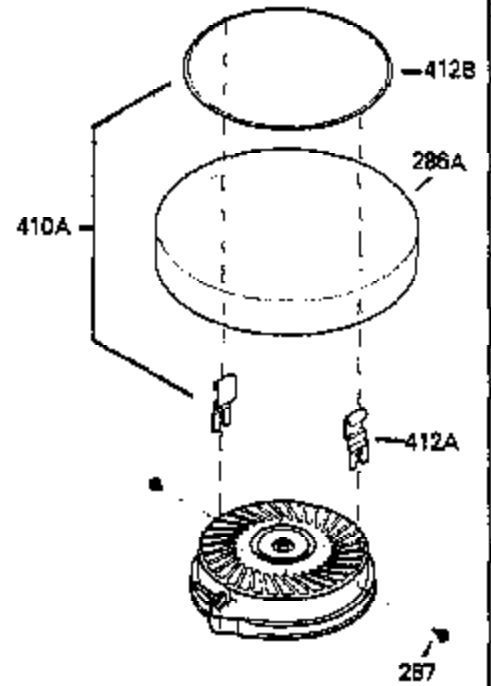

ILLUSTRATION SHOWS TYPICAL PARTS ONLY. ORDER BY PART NUMBER. PARTS NOT LISTED ARE SUPPLIED BY OEM.

VIEW 2 OF 2

Ref #	Part Number	Qty	Description
67A	430234		Fuel Filter (Screen) (Optional)
200	570675A		Control Bracket (Incl.202,203,204,205 ,206)
202	32924		Compression Spring
205	650606		Screw, 10-32 x 1-1/8"
209	650735		Screw, 10-24 x 3/8"
230	510344		"O" Ring
231	450245		Measuring Cup
240	450242		Air Cleaner Body
245	450244		Air Cleaner Filter
245C	450247		Air Cleaner Filter
245A	450243		Air Cleaner Filter
250A	450246		Air Cleaner Cover
275A	390316		Muffler (Discharge toward spark plugend) (w/glass fiber packing)
287	650926		Screw, 8-32 x 21/64"
290	29774		Fuel Line
292	26460		Fuel Line Clamp
296	34279B		Fuel Filter
370H	35977		Caution Decal
390	590635		Rewind Starter (Refer to Division 5, Section C, page 34 or Fiche 25, Grid G-1 for breakdown)
416	390309		Spark Arrestor Kit (Can be used on an y model)