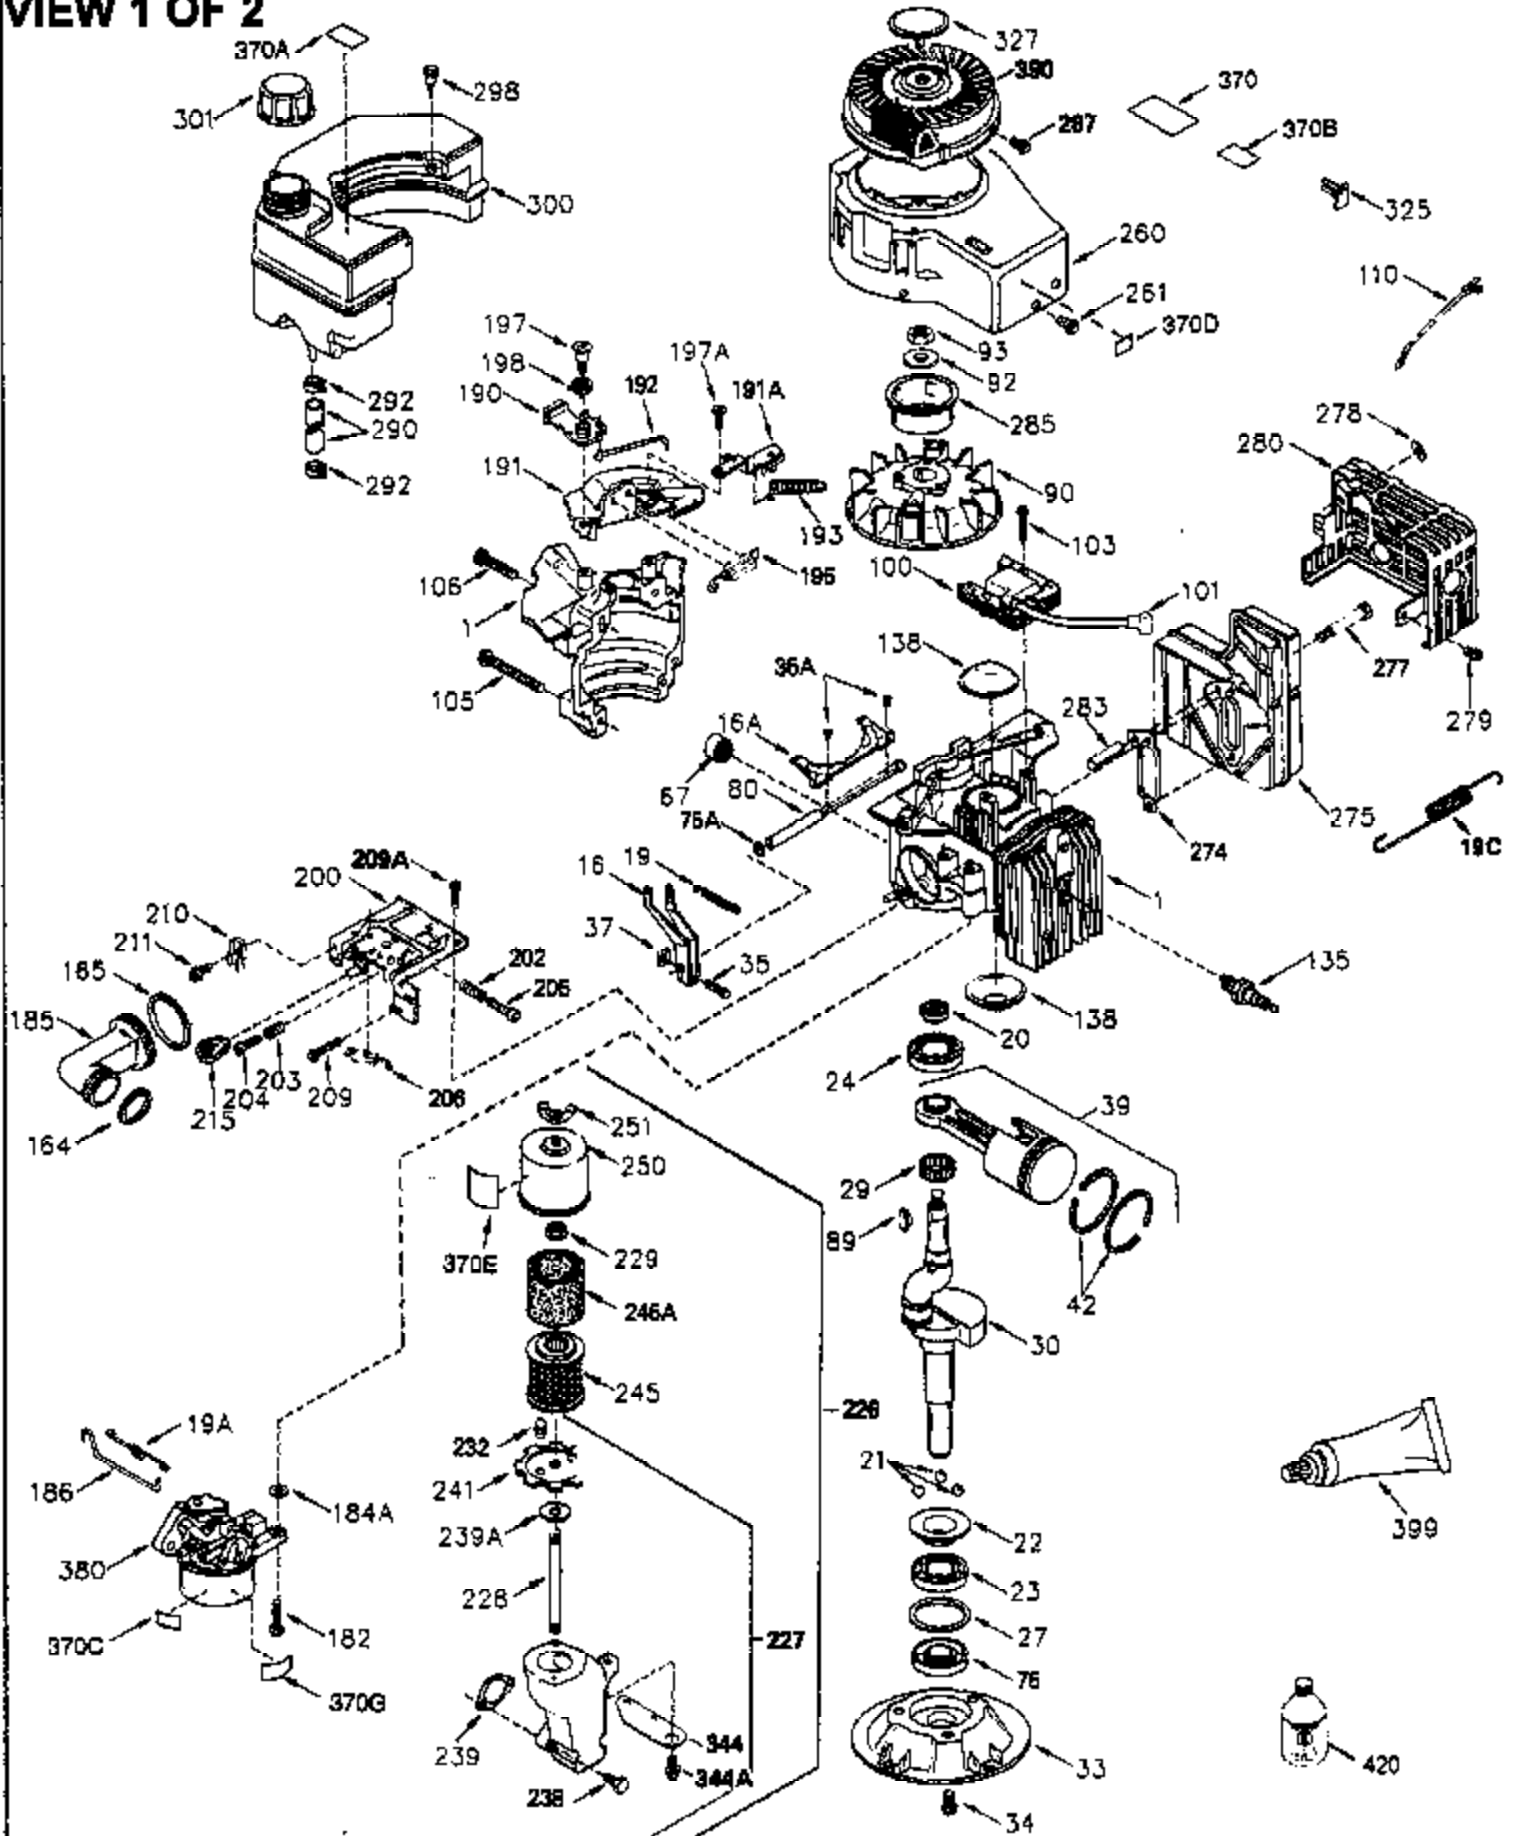

ILLUSTRATION SHOWS TYPICAL PARTS ONLY. ORDER BY PART NUMBER. PARTS NOT LISTED ARE SUPPLIED BY OEM.

VIEW 1 OF 2

Engine Parts List #1

Ref #	Part Number	Qty	Description
1	250288	1	Cylinder (Incl. 67, 75A, 105, 106 & 1 38)
16A	490304	1	Governor Lever
16	490306	1	Governor Lever
19	490308	1	Extension Spring
19A	490307	1	Backlash Spring
19C	570697	1	Heat Shield Spring
20	510340	1	Oil Seal
21	570673	3	Ball Bearing
22	510338	1	Slide Ring
23	530158	1	Ball Bearing
24	530161	1	Ball Bearing
27	530159	1	Bearing Retainer
29	530164	1	Bearing Strip (31 Needles)
30	290560A	1	Crankshaft (Incl. 29)
33	330179	1	Adapter Plate
34	792067	3	Screw, 5/16-18 x 1"
35	29826	1	Screw, 10-32 x 3/4"
35A	650506	2	Screw, 4-40 x 1/4"
37	29216	1	Lock Nut, 10-32
39	310277B	1	Piston & Rod Ass'y. (Incl. 29 & 42)
42	310278	1	Ring Set
67	430233	1	Fuel Filter
75A	510337	1	Oil Seal
75	510339	1	Oil Seal
80	490305	1	Governor Shaft
89	611107	1	Flywheel Key
90	611109	1	Flywheel
92	650815	1	Belleville Washer
93	650816	1	Flywheel Nut
100	34443B	1	Solid State Ignition
101	610118	1	Spark Plug Cover
103	651007	2	Screw, Torx T-15, 10-24 x 15/16"
105	650892	2	Screw, 5/16-18 x 2-3/16"
106	650891	2	Screw, 5/16-18 x 1-5/8"
110	611106	1	Ground Wire
135	35395	1	Resistor Spark Plug (RJ19LM)
138	570683	2	Port Cover
164	510341	1	"O" Ring
165	510342	1	"O" Ring
182	792067	2	Screw, 5/16-18 x 1"
184A	27110A	2	Washer
185	570674	1	Intake Pipe (Incl. 164 & 165)
186	490309	1	Governor Link
200	570675A	1	Control Bracket (Incl. 202 thru 206)
202	32924	1	Compression Spring
203	31342	1	Compression Spring
204	651029	1	Screw, Torx T-10, 5-40 x 7/16"
205	651051	1	Screw, Torx T-10, 10-32 x 1-1/8"
206	610973	1	Terminal
209A	650867	2	Screw, 10-24 x 1/2"
209	650735	1	Screw, 10-24 x 3/8"
210	27793	1	Conduit Clip
211	650837	1	Screw, 10-32 x 1/4"
226	730575B	1	Air Cleaner Kit (Incl. items marked # # sign)
227	450249A	1	## A/C Elbow (Incl. items marked with # sign)
228	650901	1	# Stud, 1/4-20 x 4.89"
232	0	2	# Pop Rivet (Can be purchased locally)
238	650940	2	## Screw, 10-32 x 3/4"