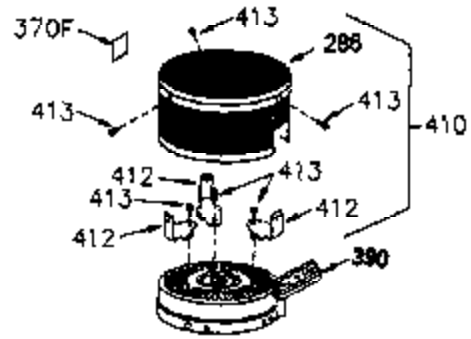

ILLUSTRATION SHOWS TYPICAL PARTS ONLY. ORDER BY PART NUMBER. PARTS NOT LISTED ARE SUPPLIED BY OEM.

VIEW 2 OF 2

Ref #	Part Number	Qty	Description
200	570675A	1	Control Bracket (Incl. 202 thru 206)
202	32924	1	Compression Spring
205	651051	1	Screw, Torx T-10, 10-32 x 1-1/8"
209A	650867	2	Screw, 10-24 x 1/2"
209	650735	1	Screw, 10-24 x 3/8"
245	34782A	1	## Air Cleaner Filter
245A	34783	1	## Air Cleaner Filter
287	650926	4	Screw, 8-32 x 21/64"
290	29774	1	Fuel Line
292	26460	2	Fuel Line Clamp
370K	36695	1	Starter Decal
390	590732	1	Rewind Starter (NOTE: This engine could have been built with 590738 starter.)