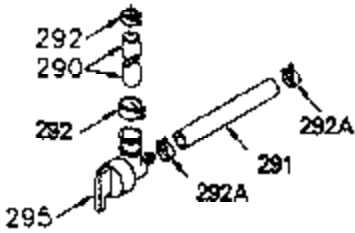

ILLUSTRATION SHOWS TYPICAL PARTS ONLY. ORDER BY PART NUMBER. PARTS NOT LISTED ARE SUPPLIED BY OEM.

VIEW 2 OF 2

Ref #	Part Number	Qty	Description
200	570675A	1	Control Bracket (Incl. 202 thru 206)
202	32924	1	Compression Spring
205	651051	1	Screw, Torx T-10, 10-32 x 1-1/8"
209A	650867	2	Screw, 10-24 x 1/2"
209	650735	1	Screw, 10-24 x 3/8"
245	34782A	1	## Air Cleaner Filter
245A	34783	1	## Air Cleaner Filter
287	650926	4	Screw, 8-32 x 21/64"
290	29774	1	Fuel Line
292	26460	2	Fuel Line Clamp
370K	36695	1	Starter Decal
390	590732	1	Rewind Starter (NOTE: This engine could have been built with 590738 starter.)