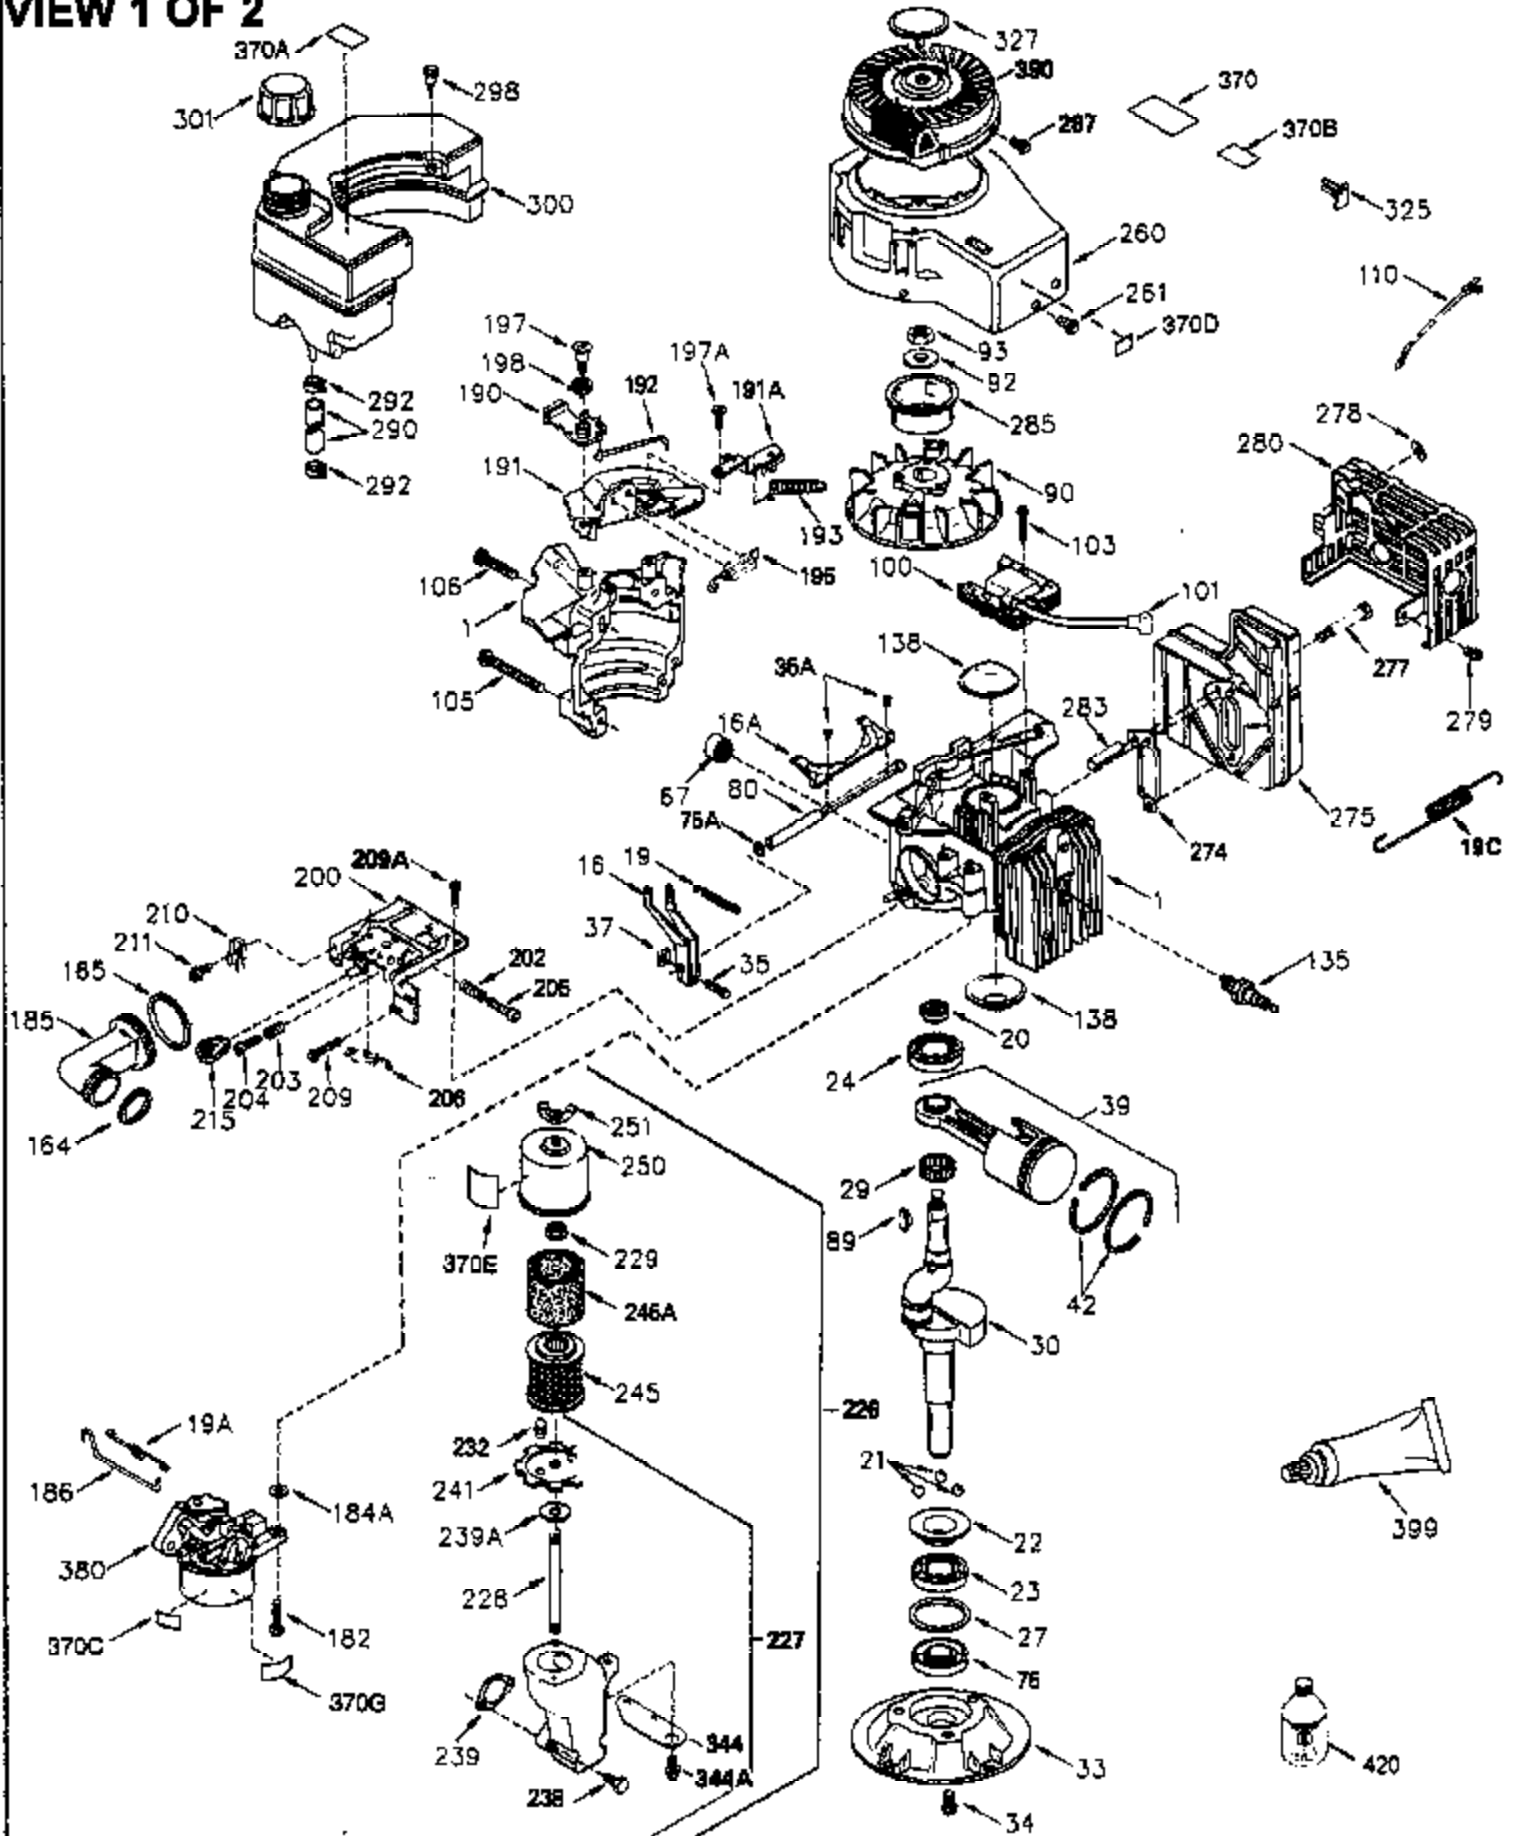

## Engine Parts List #1

Ref #	Part Number	Qty	Description
	1 250288	1	Cylinder (Incl. 67, 75A, 105, 106 & 1 38)
16A	490304	1	Governor Lever
16	490306	1	Governor Lever
19	490308	1	Extension Spring
19A	490307	1	Backlash Spring
20	510340	1	Oil Seal
21	570673	3	Ball Bearing
22	510338	1	Slide Ring
23	530158	1	Ball Bearing
24	530161	1	Ball Bearing
27	530159	1	Bearing Retainer
29	530164	1	Bearing Strip (31 Needles)
30	290573B	1	Crankshaft (Incl. 29)
33	330179	1	Adapter Plate
34	792067	3	Screw, 5/16-18 x 1"
35	29826	1	Screw, 10-32 x 3/4"
35A	650961	2	Screw, 4-40 x 1/4"
37	29216	1	Lock Nut, 10-32
39	310277B	1	Piston & Rod Ass'y. (Incl. 29 & 42)
42	310278	1	Ring Set
67	430233	1	Fuel Filter
75A	510337	1	Oil Seal
75	510339	1	Oil Seal
80	490305	1	Governor Shaft
89	611107	1	Flywheel Key
90	611109	1	Flywheel
92	650815	1	Belleville Washer
93	650816	1	Flywheel Nut
100	34443A	1	Solid State Ignition
101	610118	1	Spark Plug Cover
103	650814	2	Screw, Torx T-15, 10-24 x 1"
105	650892	2	Screw, 5/16-18 x 2-3/16"
106	650891	2	Screw, 5/16-18 x 1-5/8"
110	611106	1	Ground Wire
135	35395	1	Resistor Spark Plug (RJ19LM)
138	570683	2	Port Cover
164	510341	1	"O" Ring
165	510342	1	"O" Ring
182	792067	2	Screw, 5/16-18 x 1"
184A	27110	2	Washer
185	570674	1	Intake Pipe (Incl. 164 & 165)
186	490309	1	Governor Link
200	570675A	1	Control Bracket (Incl. 202 thru 206)
202	32924	1	Compression Spring
203	31342	1	Compression Spring
204	650549	1	Screw, 5-40 x 7/16"
205	650606	1	Screw, 10-32 x 1-1/8"
206	610973	1	Terminal
209	650735	1	Screw, 10-24 x 3/8"
209A	650867	2	Screw, 10-24 x 1/2"
210	27793	1	Conduit Clip
211	650837	1	Screw, 10-32 x 1/4"
226	730575A	1	Air Cleaner Kit (Incl. items marked # # sign)
227	450249A	1	## A/C Elbow (Incl. items marked with # sign)
228	650901	1	# Stud, 1/4-20 x 4.89"
232	xxxxx	2	# Pop Rivet (Can be purchased locally )
238	650940	2	## Screw, 10-32 x 3/4"
239A	34698A	1	# Air Cleaner Gasket