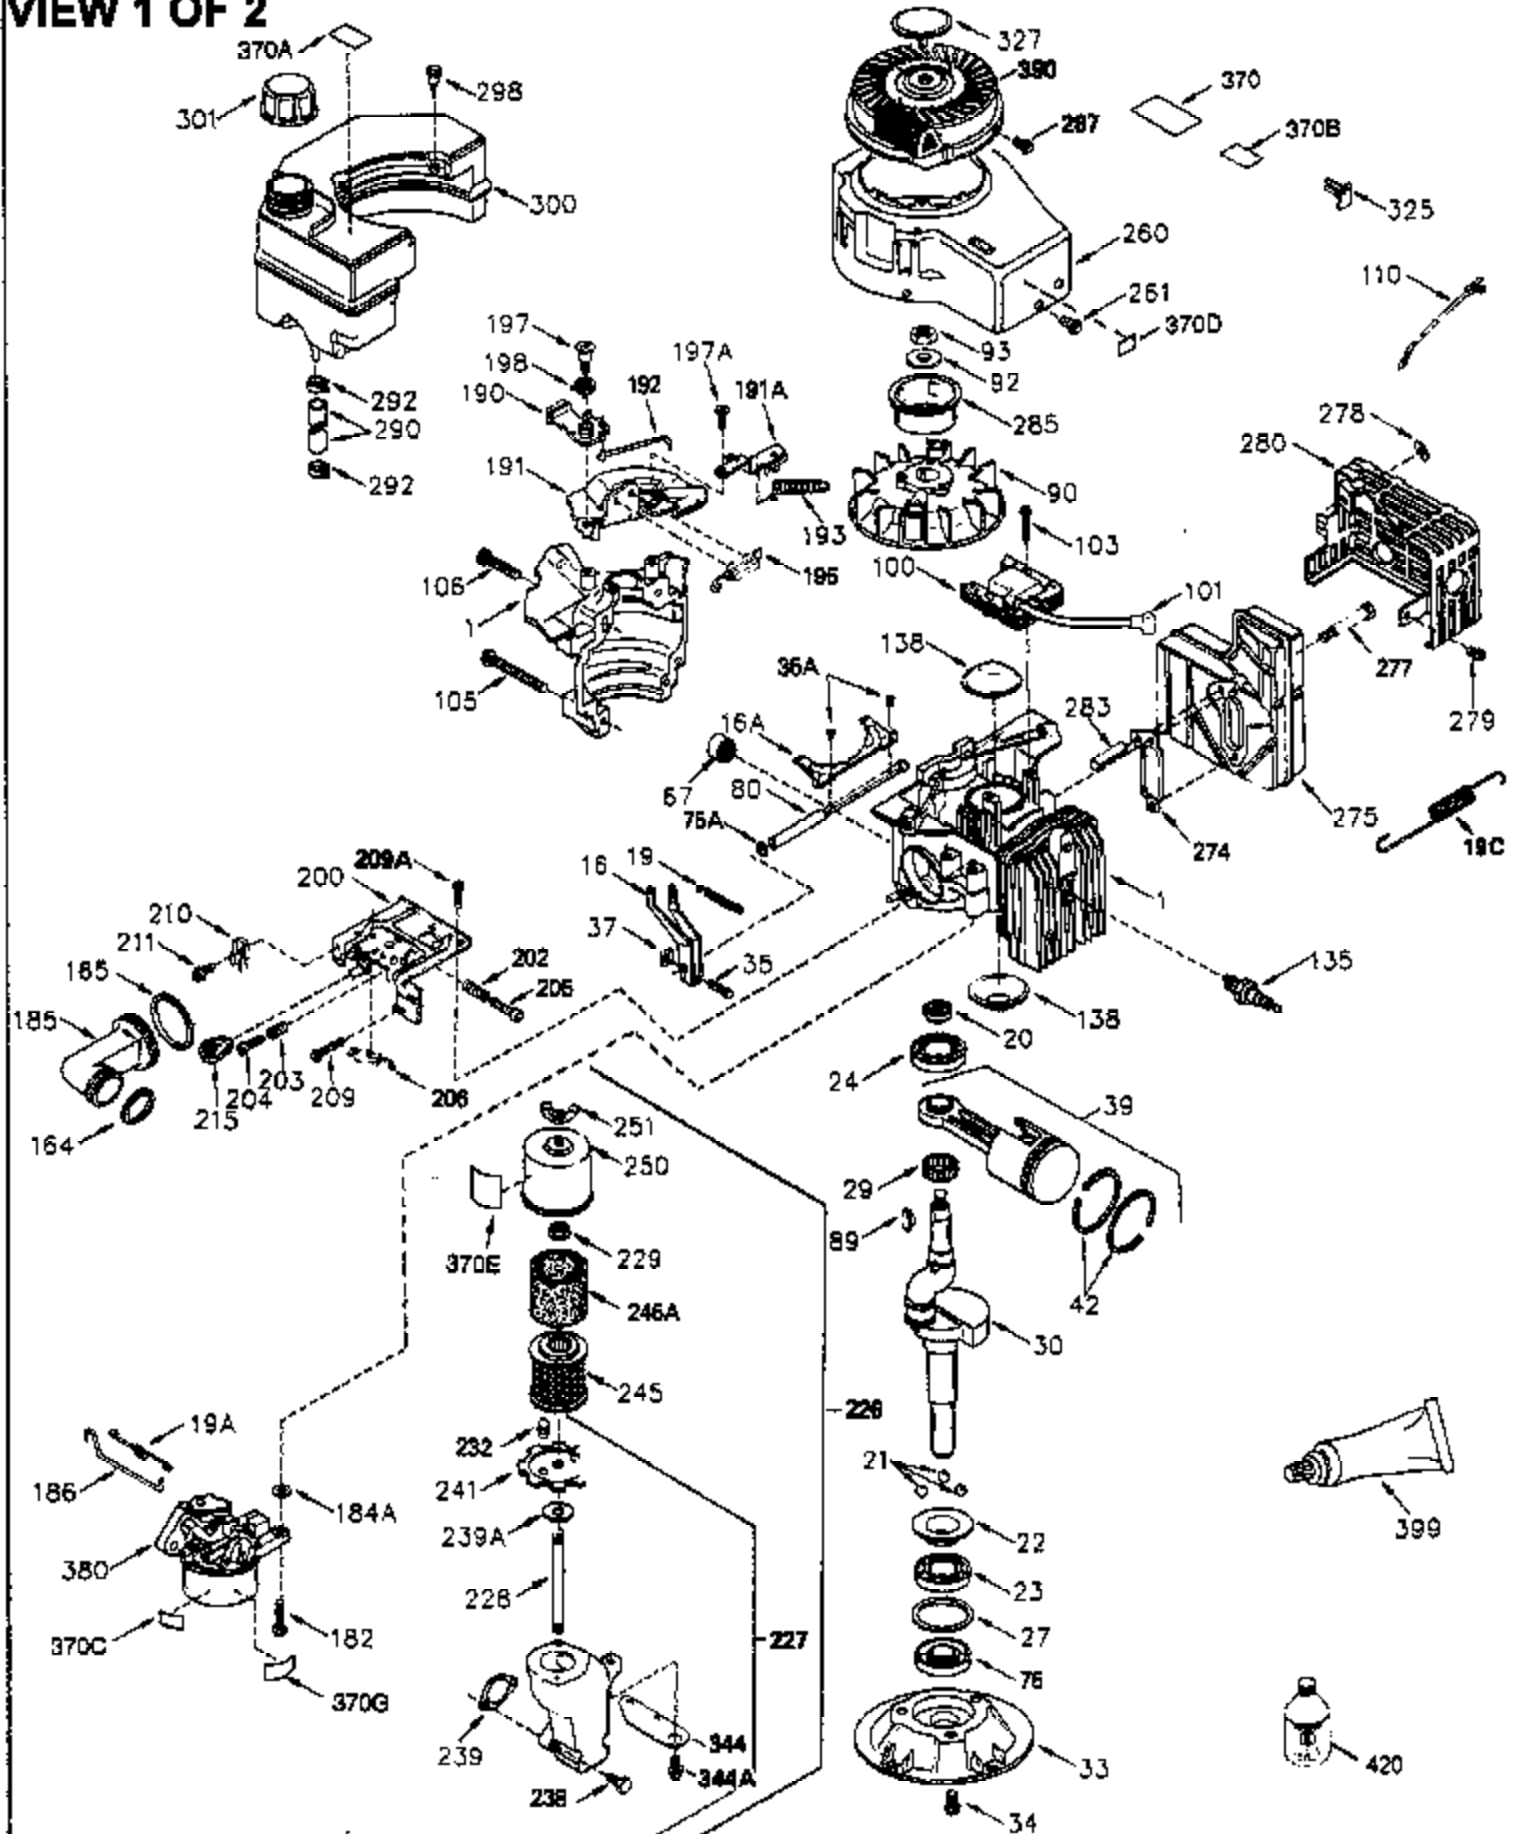

ILLUSTRATION SHOWS TYPICAL PARTS ONLY. ORDER BY PART NUMBER. PARTS NOT LISTED ARE SUPPLIED BY OEM.

VIEW 1 OF 2

Engine Parts List #1

Ref #	Part Number	Qty	Description
	1 250288		Cylinder (Incl. 67A, 75, 105, 106 & 1 38)
	16 490306		Governor Lever
	16A 490304		Governor Lever
	19A 490307		Throttle Link Spring
	19 490308		Extension Spring
	20 510340		Oil Seal
	21 570673		Ball Bearing
	22 510338		Slide Ring
	23 530158		Ball Bearing
	24 530161		Ball Bearing
	27 530159		Bearing Retainer
	29 530164		Bearing Strip (31 needles) (.495" lon g)
	30 290599A		Crankshaft (Incl. 29)
	33 330179		Adapter Plate
	34 792067		Screw, 5/16-18 x 1"
	35A 650506		Screw, 4-40 x 3/16"
	35 29826		Screw, 10-32 x 3/4"
	37 29216		Lock Nut, 10-32
	39 310277B		Piston & Rod Ass'y. (Incl. 29 & 42)
	42 310278		Ring Set
	67A 430234		Fuel Filter (Screen) (Optional)
	67 430233		Fuel Filter (Screen w/brass collar)
	75A 510337		Oil Seal
	75 510339		Oil Seal (P.T.O. end)
	80 490305		Governor Shaft
	89 611107		Flywheel Key
	90 611144		Flywheel
	92 650815		Belleville Washer
	93 650816		Flywheel Nut
	100 34443A		Solid State Ignition
	101 610118		Spark Plug Cover
	103 650814		Screw, Torx T-15, 10-24 x 1"
	105 650892		Screw, 5/16-18 x 2-3/16"
	106 650891		Screw, 5/16-18 x 1-5/8"
	110 611106		Ground Wire
	135 35395		Spark Plug (RJ19LM)
	138 570683		Port Cover
	164 510341		"O" Ring
	165 510342		"O" Ring
	182 792067		Screw, 5/16-18 x 1"
	184A 27110		Washer
	185 570674		Intake Pipe & Reed Ass'y. (Incl. 164 & 165)
	186 490309		Governor Link
	200 570675A		Control Bracket (Incl.202,203,204,205 ,206)
	202 32924		Compression Spring
	203 31342		Compression Spring
	204 650549		Screw, 5-40 x 7/16"
	205 650606		Screw, 10-32 x 1-1/8"
	206 610973		Terminal
	209 650735		Screw, 10-24 x 3/8"
	210 27793		Conduit Clip
	211 650837		Screw, 10-32 x 1/4"
	226 730575A		Air Cleaner Kit (Incl. 227, 229, 238, 239, 245, 245A, 250, 251 & 370B)
	227 450249A		Air Cleaner Elbow Ass'y. (Incl. 228, 232, 238, 239A, 241, 344 & 344A)
	228 650901		Stud, 1/4-20 x 4.89 (threaded both en ds)